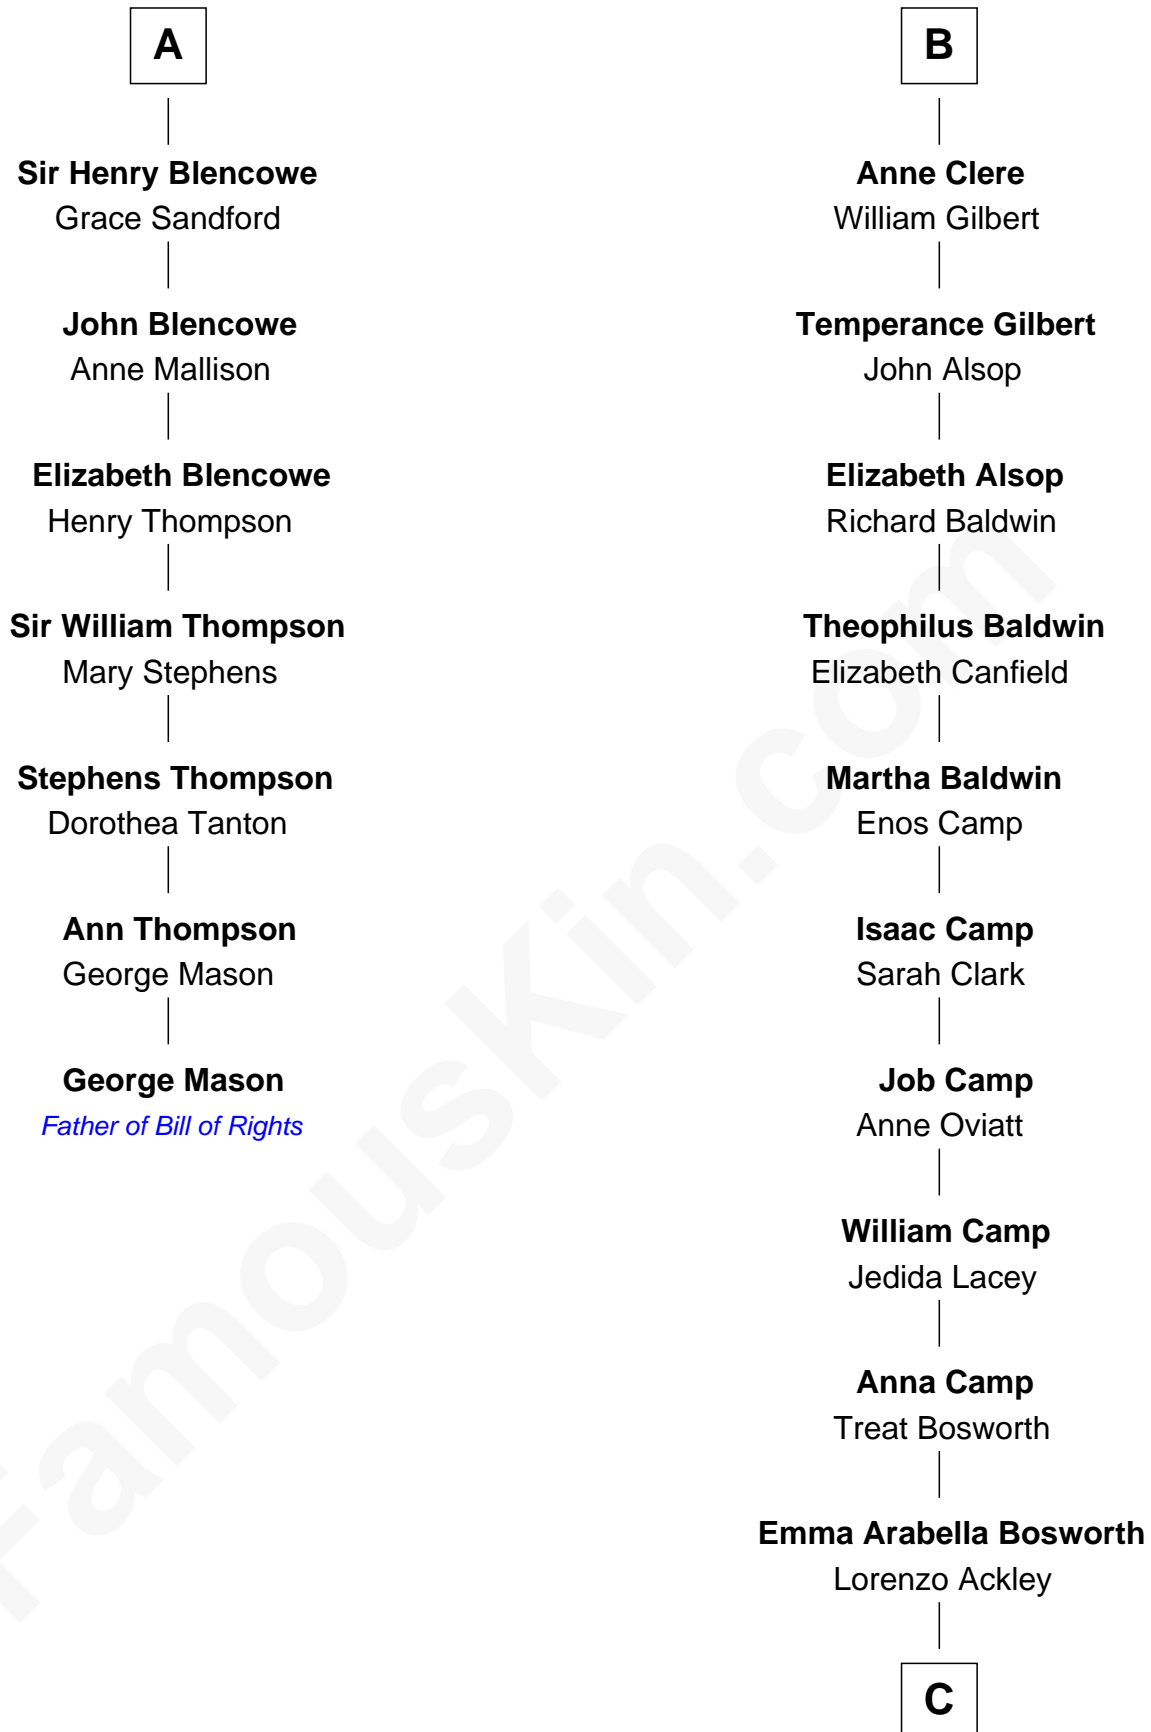

FamousKin.com Relationship Chart of

George Mason

Father of the U.S. Bill of Rights

13th cousin 8 times removed of

Sydney Biddle Barrows

Mayflower Madam

C

Helen Eva Ackley
William Gildersleeve Parke

Elizabeth Parke
Percy Ballantine

John Boyd Ballantine
Anne L. Crawford

Jeannette Ballantine
Donald Byers Barrows

Sydney Biddle Barrows
Mayflower Madam