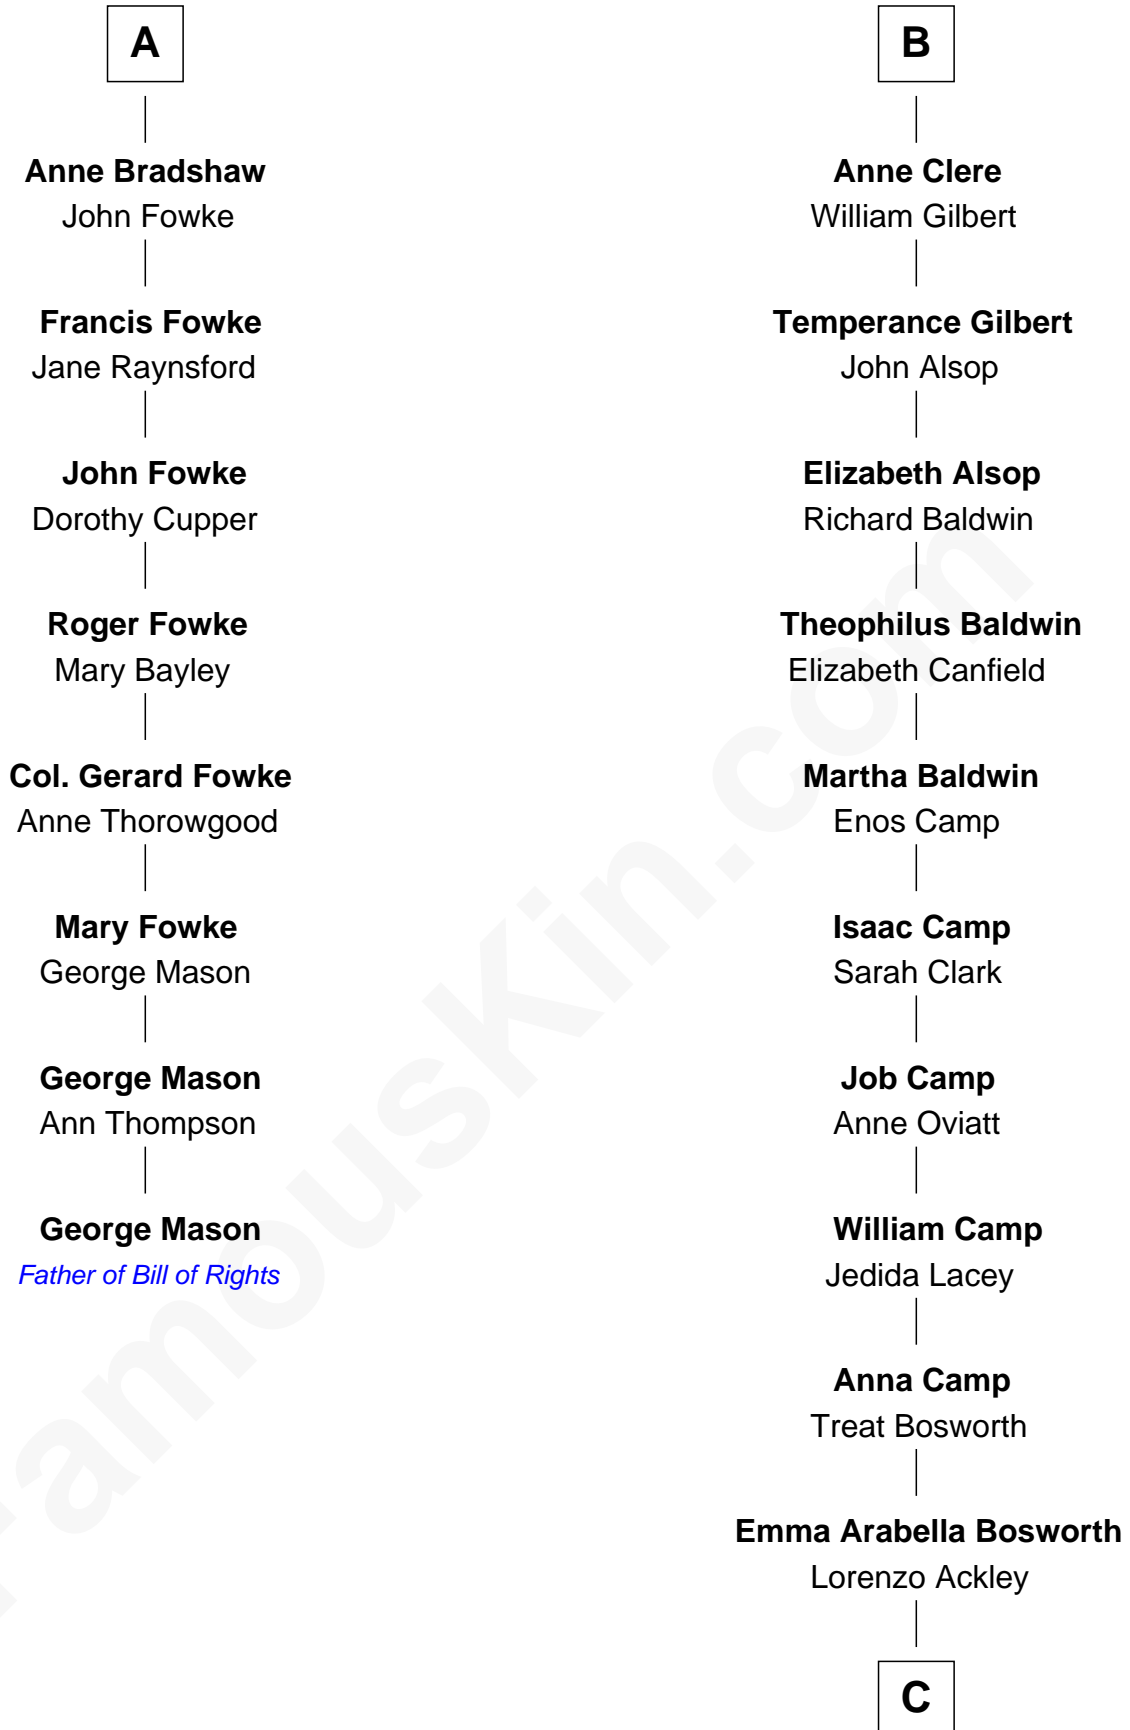

# FamousKin.com Relationship Chart of

**George Mason**

*Father of the U.S. Bill of Rights*

14th cousin 7 times removed of

**Sydney Biddle Barrows**

*Mayflower Madam*

**John de Welles**

Maud de Roos

**John Aston**

Elizabeth Delves

**Margaret Aston**

John Kinnersley

**Isabel Kinnersley**

John Bradshaw

**A**

**Anne de Welles**

Sir Robert Clere

**Sir John Clere**

Anne Tyrrell

**Sir Edmund Clere**

Frances Fulmerston

**B**

**C**

**Helen Eva Ackley**  
William Gildersleeve Parke

**Elizabeth Parke**  
Percy Ballantine

**John Boyd Ballantine**  
Anne L. Crawford

**Jeannette Ballantine**  
Donald Byers Barrows

**Sydney Biddle Barrows**  
*Mayflower Madam*