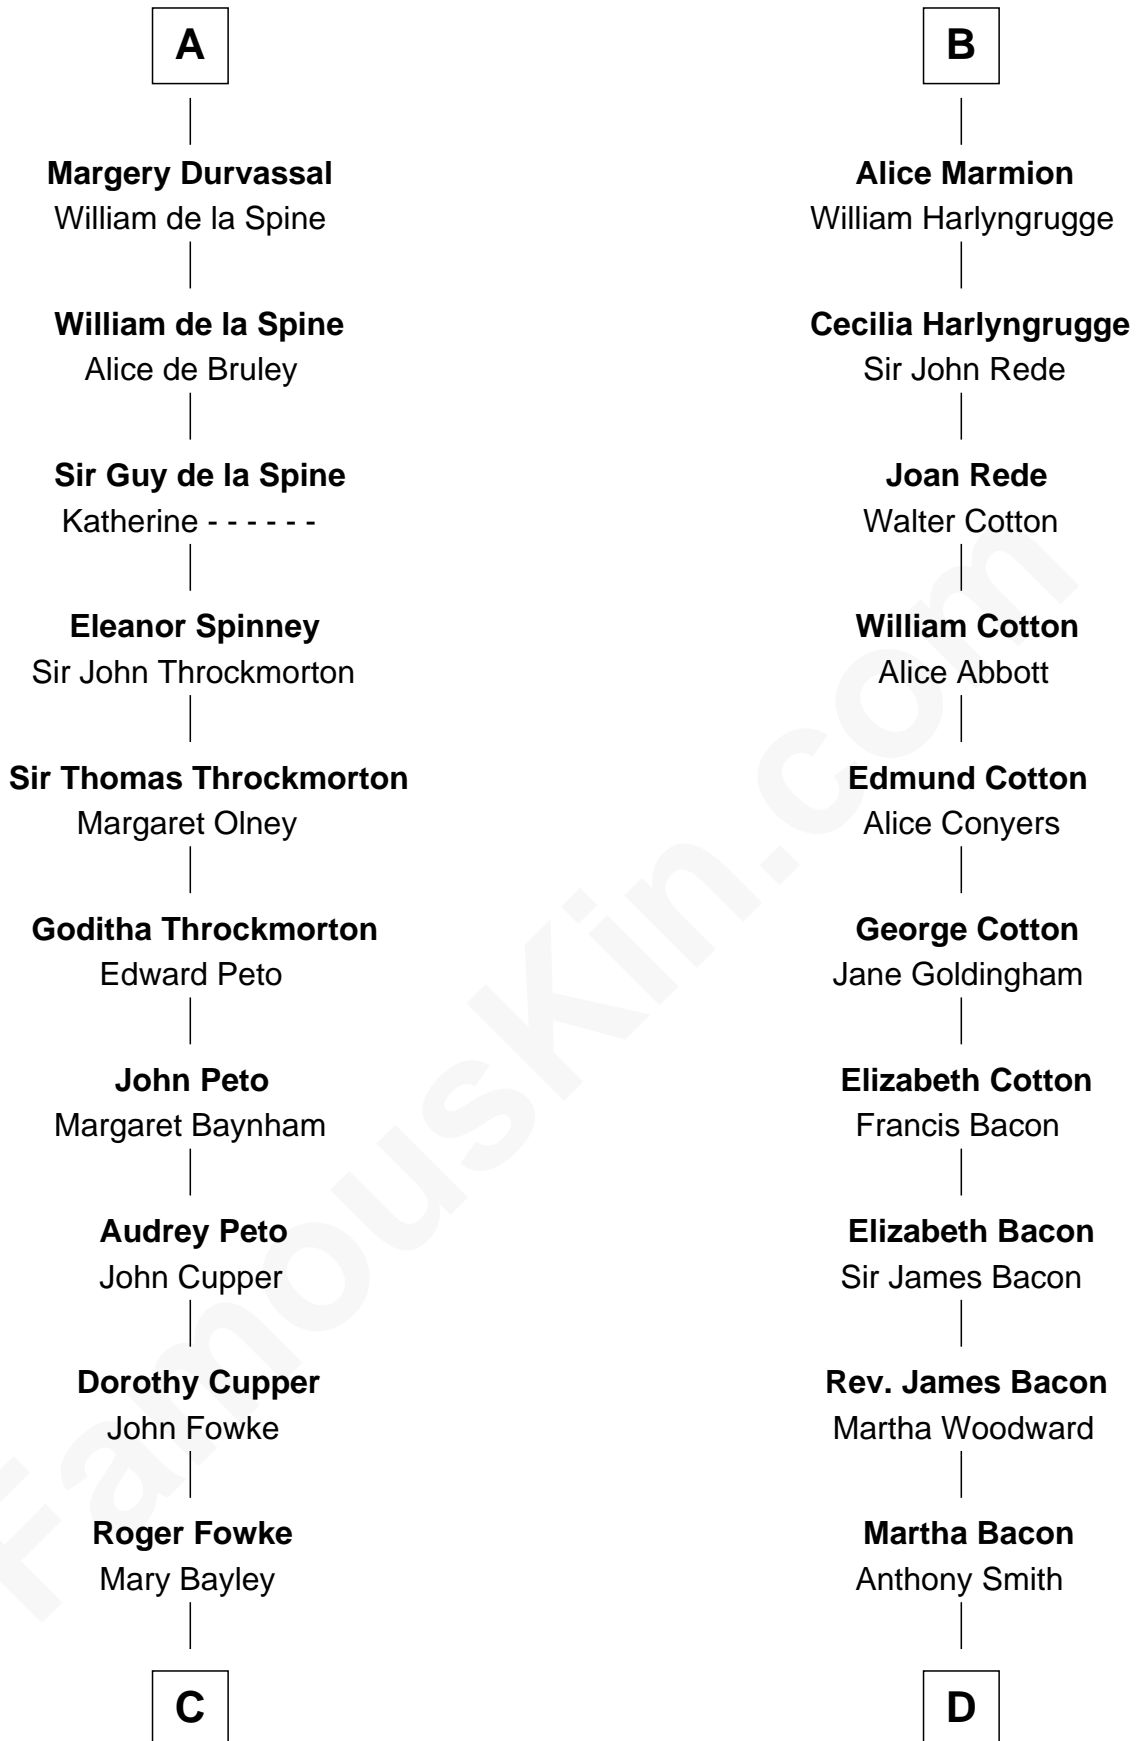

# FamousKin.com Relationship Chart of

**George Mason**

*Father of the U.S. Bill of Rights*

20th cousin of

**Thomas Nelson**

*Signer of the Declaration of Independence*

**Godfrey, Count of Namur**

Sybil of Chateau-Porcien

**C**

**Col. Gerard Fowke**

Anne Thorowgood

**Mary Fowke**

George Mason

**George Mason**

Ann Thompson

**George Mason**

*Father of Bill of Rights*

**D**

**Abigail Smith**

Lewis Burwell

**Nathaniel Burwell**

Elizabeth Carter

**Elizabeth Burwell**

William Nelson