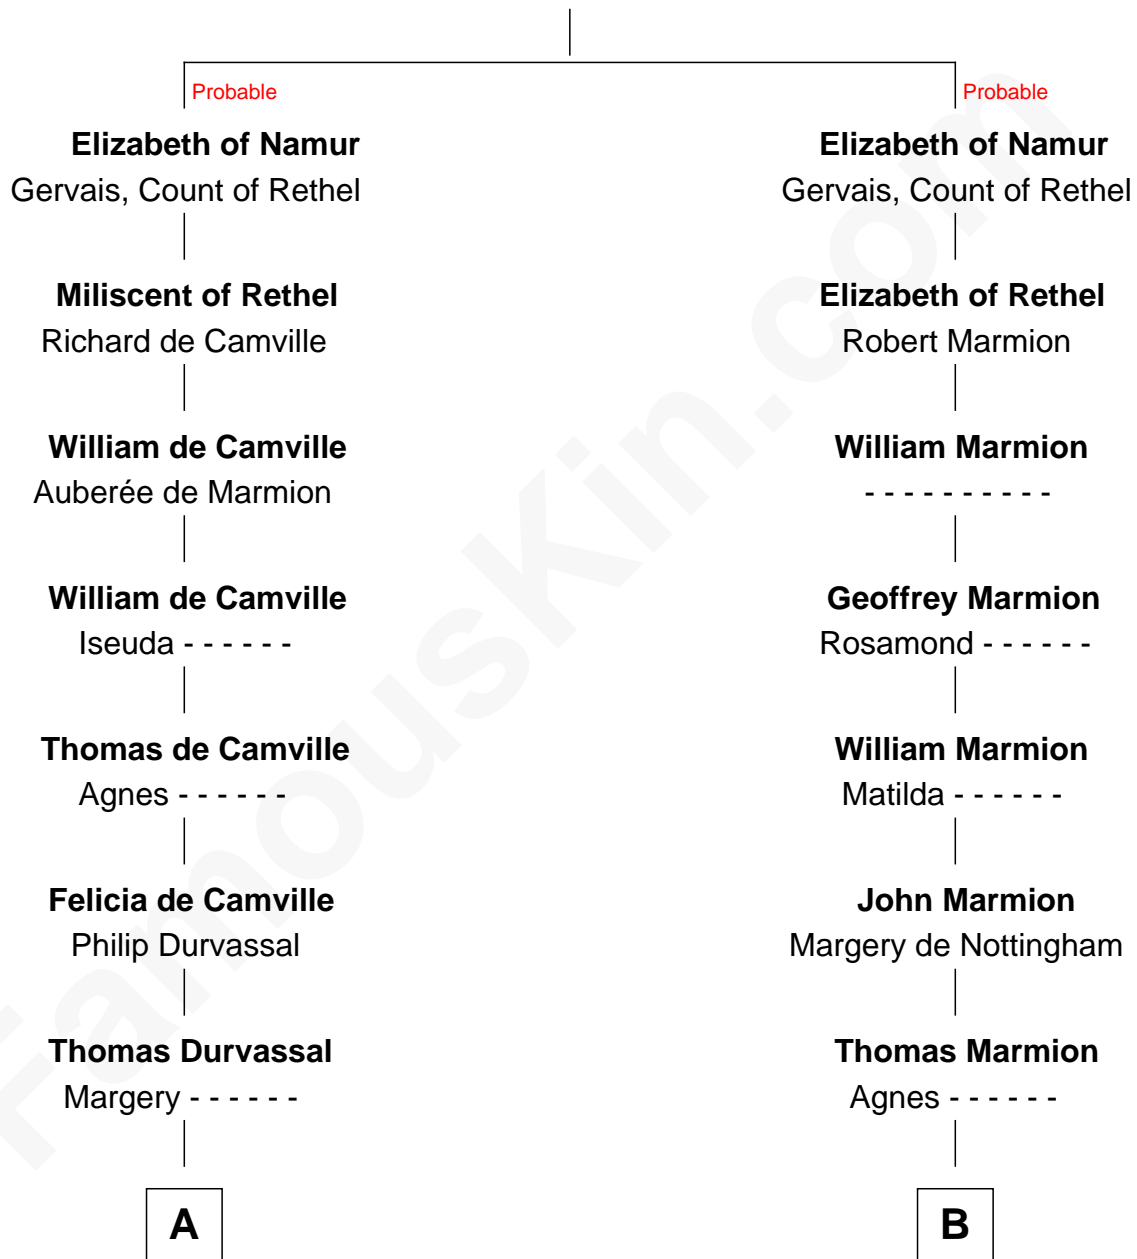

# FamousKin.com Relationship Chart of

**George Mason**

*Father of the U.S. Bill of Rights*

20th cousin of

**Thomas Nelson**

*Signer of the Declaration of Independence*

**Godfrey, Count of Namur**

Sybil of Chateau-Porcien

**C**

**Col. Gerard Fowke**

Anne Thorowgood

**Mary Fowke**

George Mason

**George Mason**

Ann Thompson

**George Mason**

*Father of Bill of Rights*

**D**

**Abigail Smith**

Lewis Burwell

**Nathaniel Burwell**

Elizabeth Carter

**Elizabeth Burwell**

William Nelson