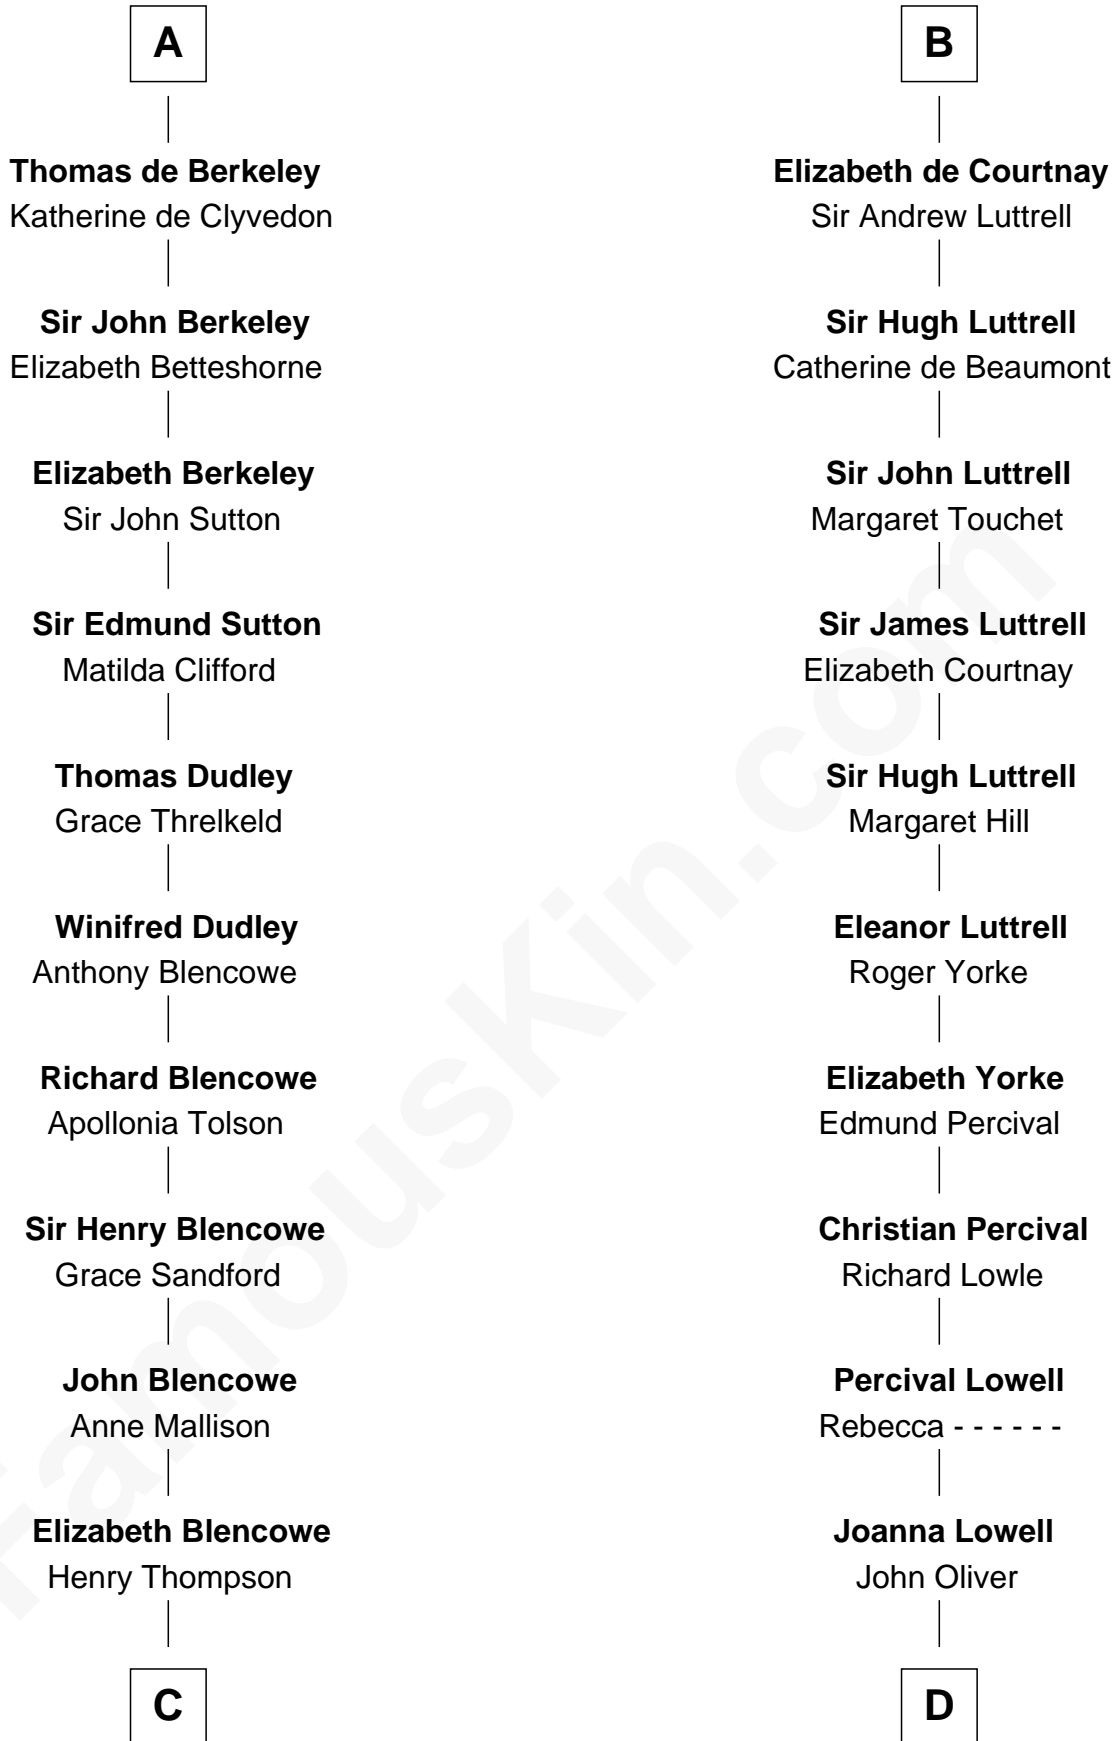

# FamousKin.com Relationship Chart of

**George Mason**

*Father of the U.S. Bill of Rights*

20th cousin of

**General William Whipple**

*Signer of the Declaration of Independence*

**C**

**Sir William Thompson**

Mary Stephens

**Stephens Thompson**

Dorothea Tanton

**Ann Thompson**

George Mason

**George Mason**

*Father of Bill of Rights*

**D**

**Mary Oliver**

Col. Samuel Appleton

**Joanna Appleton**

Matthew Whipple

**William Whipple**

Mary Cutts

**General William Whipple**

*Signer of Declaration of Independence*