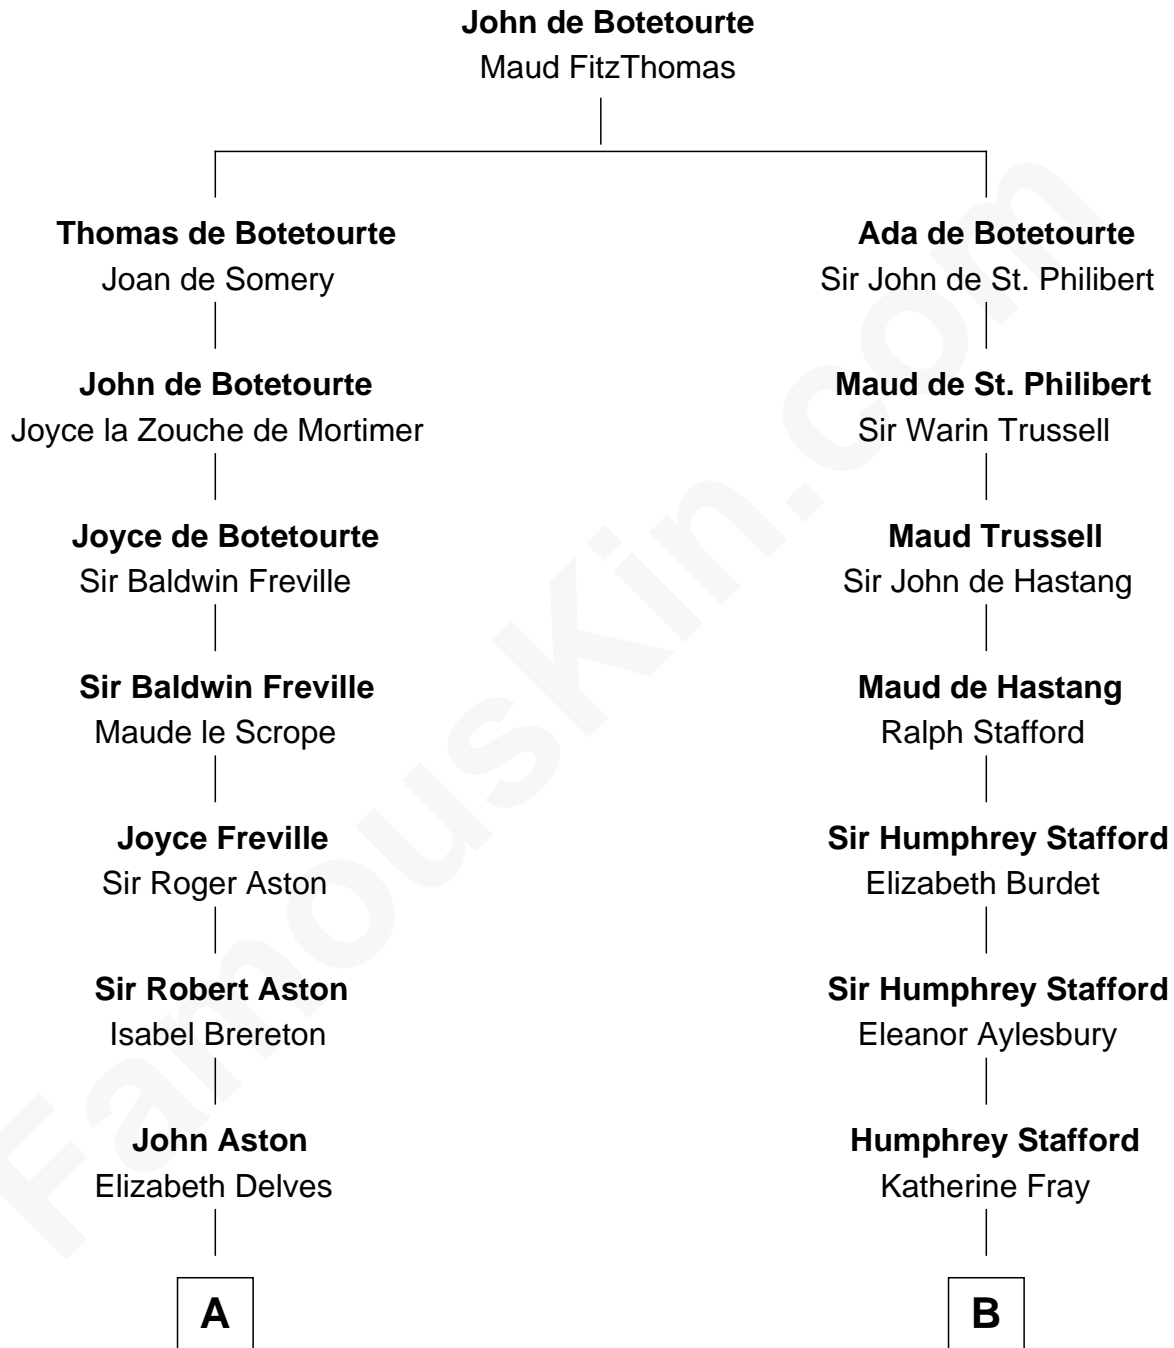

# FamousKin.com Relationship Chart of

**George Mason**

*Father of the U.S. Bill of Rights*

16th cousin of

**Robert Townsend**

*Member of the Culper Spy Ring during the American Revolution*

**A**

**Margaret Aston**

John Kinnersley

**Isabel Kinnersley**

John Bradshaw

**Anne Bradshaw**

John Fowke

**Francis Fowke**

Jane Raynsford

**John Fowke**

Dorothy Cupper

**Roger Fowke**

Mary Bayley

**Col. Gerard Fowke**

Anne Thorowgood

**Mary Fowke**

George Mason

**George Mason**