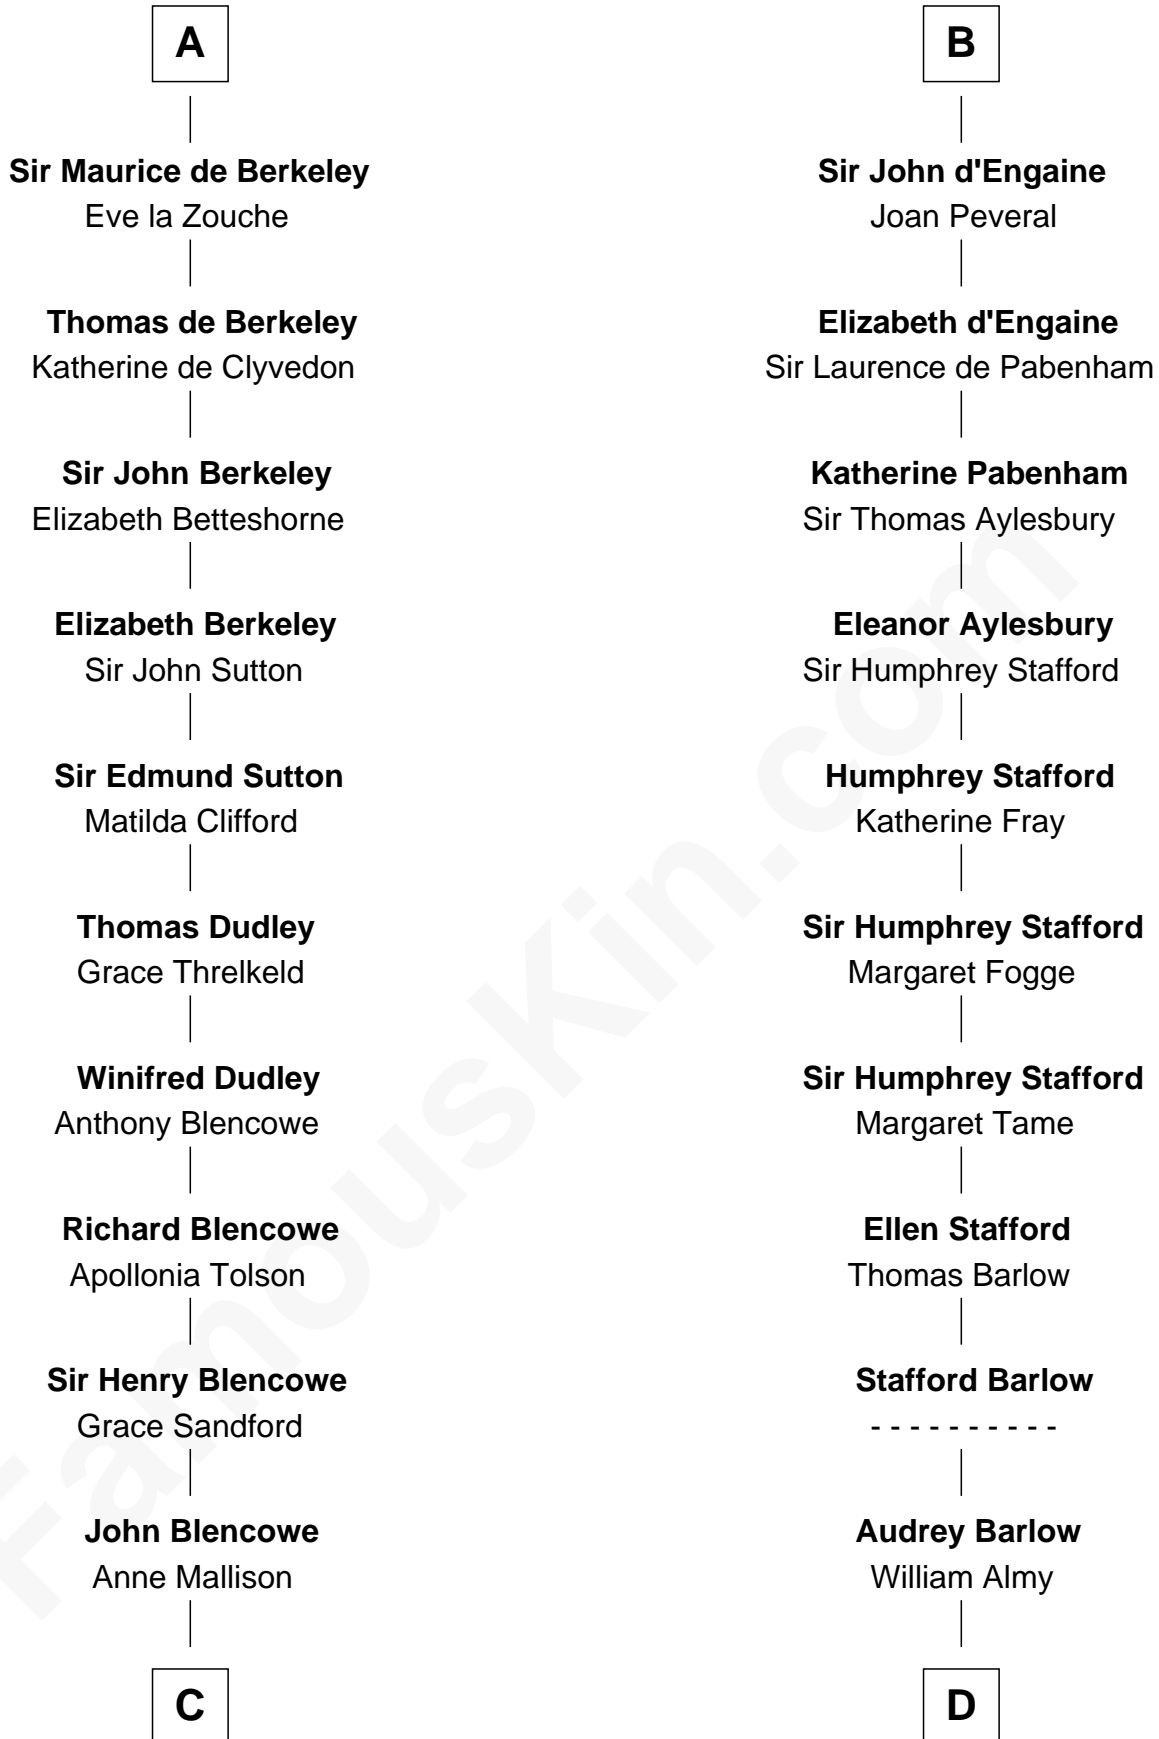

# FamousKin.com Relationship Chart of

**George Mason**

*Father of the U.S. Bill of Rights*

21st cousin of

**Robert Townsend**

*Member of the Culper Spy Ring during the American Revolution*

**Hugh I of Vermandois**

**Isabel de Vermandois**

William de Warenne

**Gundred de Warenne**

William I de Lancaster

**William II de Lancaster**

Hawise de Stuteville

**Hawise de Lancaster**

Gilbert FitzRoger

**Hawise de Lancaster**

Peter II de Brus

**Agnes de Brus**

Walter de Fauconberge

**Anice de Fauconberge**

Sir Nicholas Engaine

**B**

**C**

**Elizabeth Blencowe**

Henry Thompson

**Sir William Thompson**

Mary Stephens

**Stephens Thompson**

Dorothea Tanton

**Ann Thompson**

George Mason