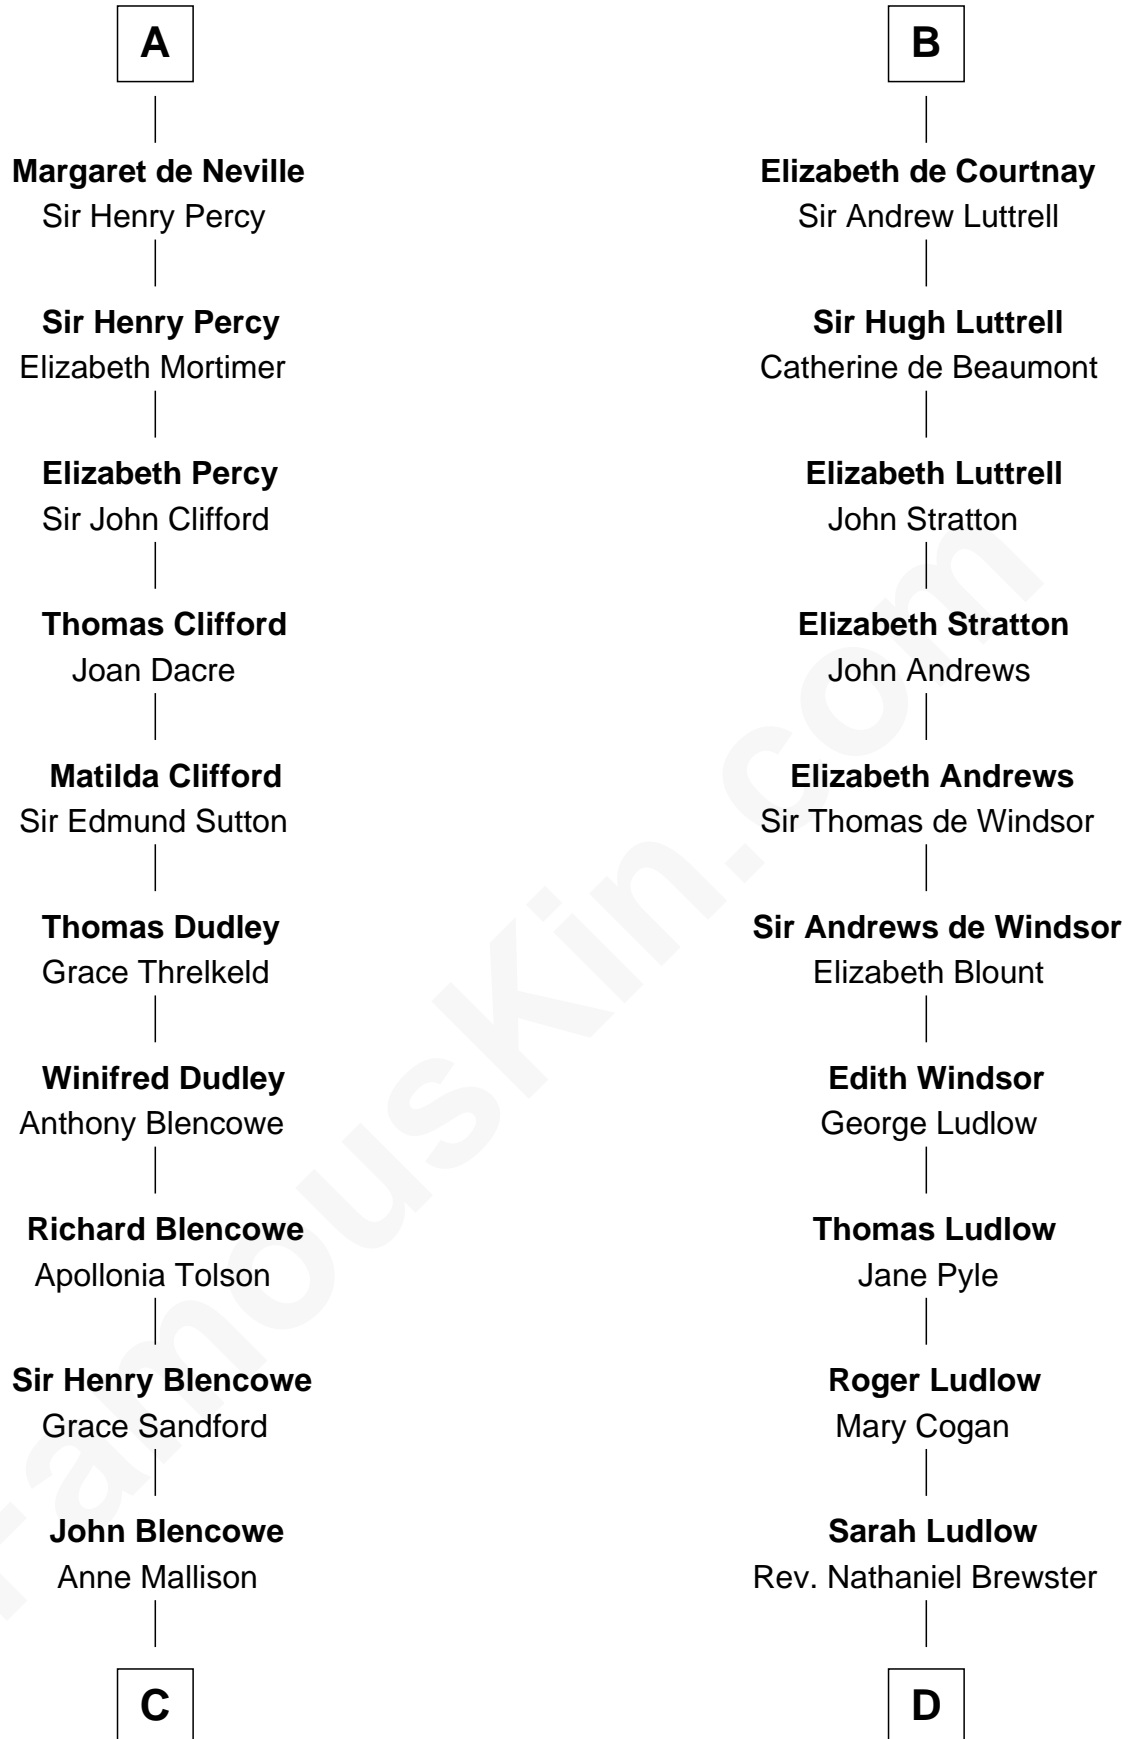

# FamousKin.com Relationship Chart of

**George Mason**

*Father of the U.S. Bill of Rights*

19th cousin 2 times removed of

**Caleb Brewster**

*Member of the Culper Spy Ring during the American Revolution*

**C**

**Elizabeth Blencowe**

Henry Thompson

**Sir William Thompson**

Mary Stephens

**Stephens Thompson**

Dorothea Tanton

**Ann Thompson**

George Mason

**George Mason**

*Father of Bill of Rights*

**D**

**Daniel Brewster**

Anna Jayne

**Benjamin Brewster**

Sarah Biggs

**Caleb Brewster**