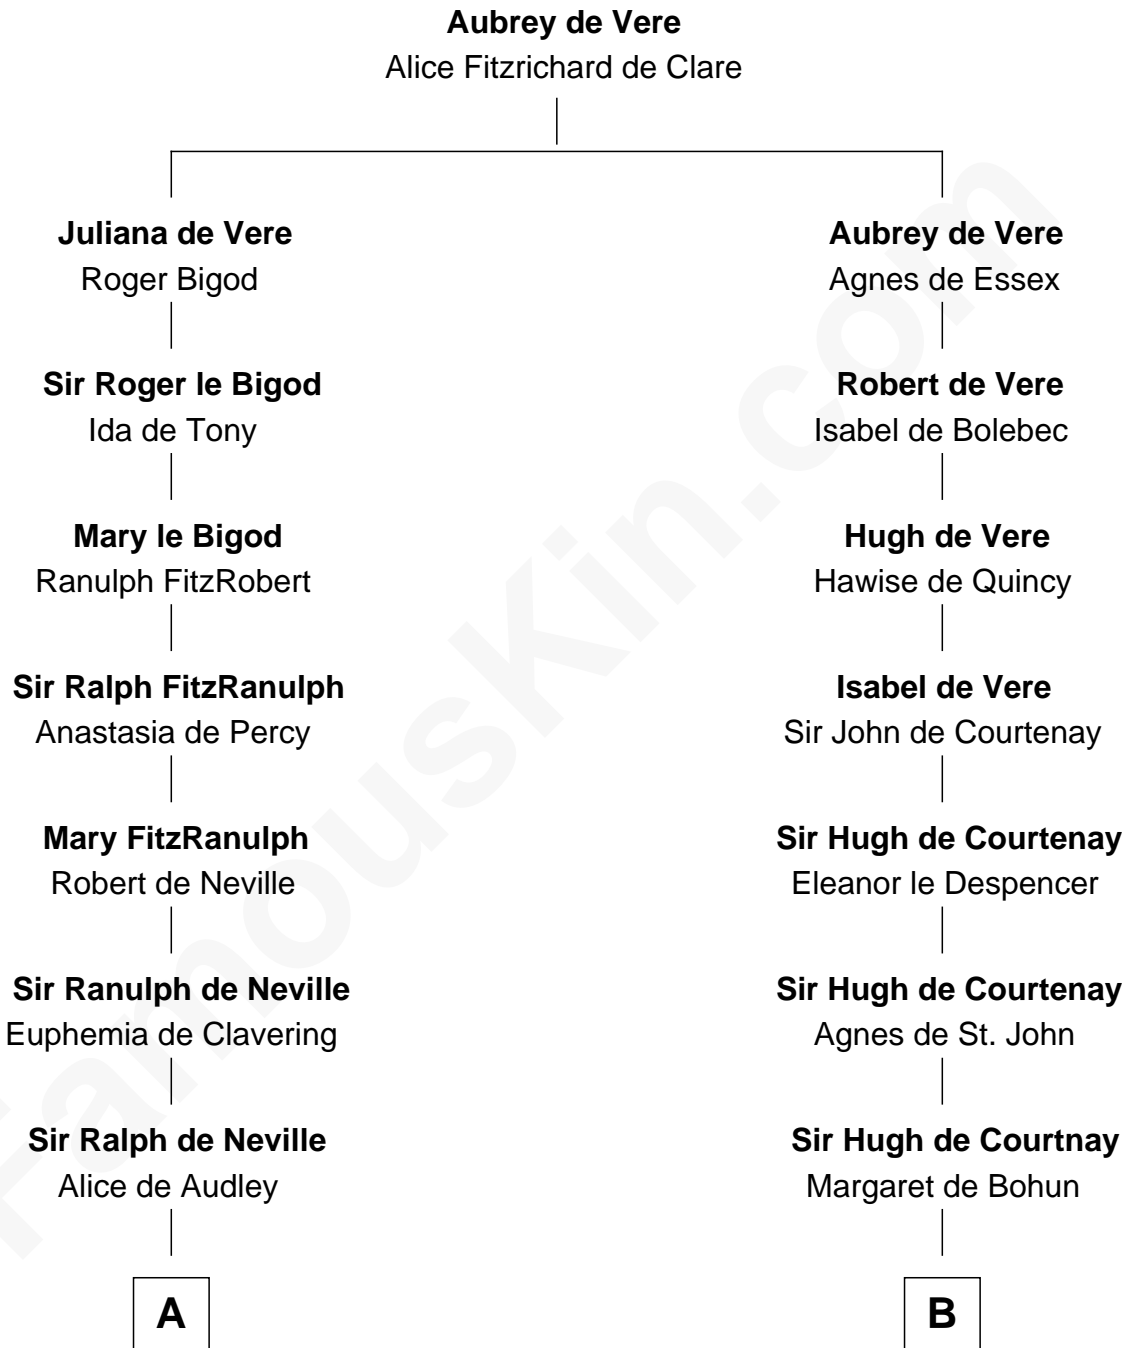

# FamousKin.com Relationship Chart of

**George Mason**

*Father of the U.S. Bill of Rights*

19th cousin 2 times removed of

**Caleb Brewster**

*Member of the Culper Spy Ring during the American Revolution*

**C**

**Elizabeth Blencowe**

Henry Thompson

**Sir William Thompson**

Mary Stephens

**Stephens Thompson**

Dorothea Tanton

**Ann Thompson**

George Mason

**George Mason**

*Father of Bill of Rights*

**D**

**Daniel Brewster**

Anna Jayne

**Benjamin Brewster**

Sarah Biggs

**Caleb Brewster**

*Member of the Culper Spy Ring*