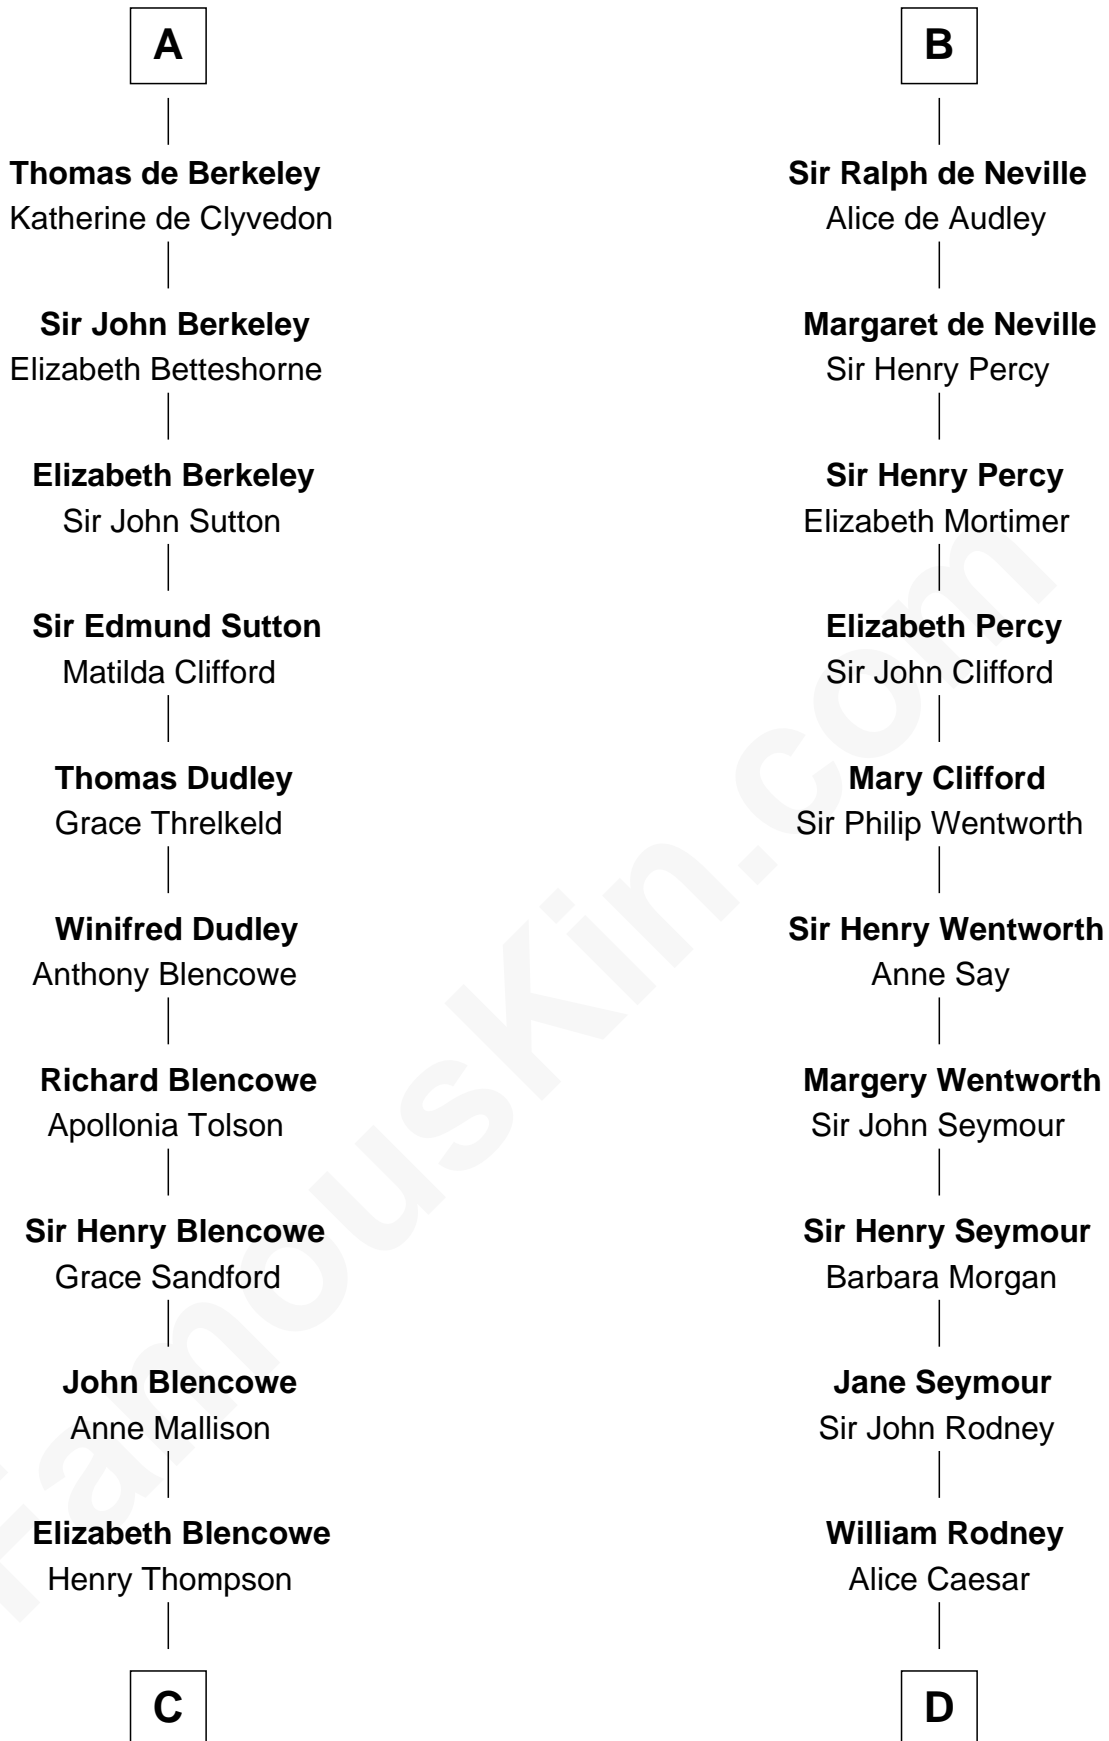

# FamousKin.com Relationship Chart of

**George Mason**

*Father of the U.S. Bill of Rights*

20th cousin of

**Caesar Rodney**

*Signer of the Declaration of Independence*

**Waltheof of Dunbar**

Sigrid - - - - -

Uhtred of Galloway

**Roland of Galloway**

Helena de Morville

**Alan of Galloway**

Helen de l'Isle

**Helen of Galloway**

Sir Roger de Quincy

**Ellen de Quincy**

Alan la Zouche

**Margery la Zouche**

Robert FitzRoger

**Euphemia de Clavering**

Sir Ranulph de Neville

**B**

**C**

**Sir William Thompson**

Mary Stephens

**Stephens Thompson**

Dorothea Tanton

**Ann Thompson**

George Mason

**George Mason**

*Father of Bill of Rights*

**D**