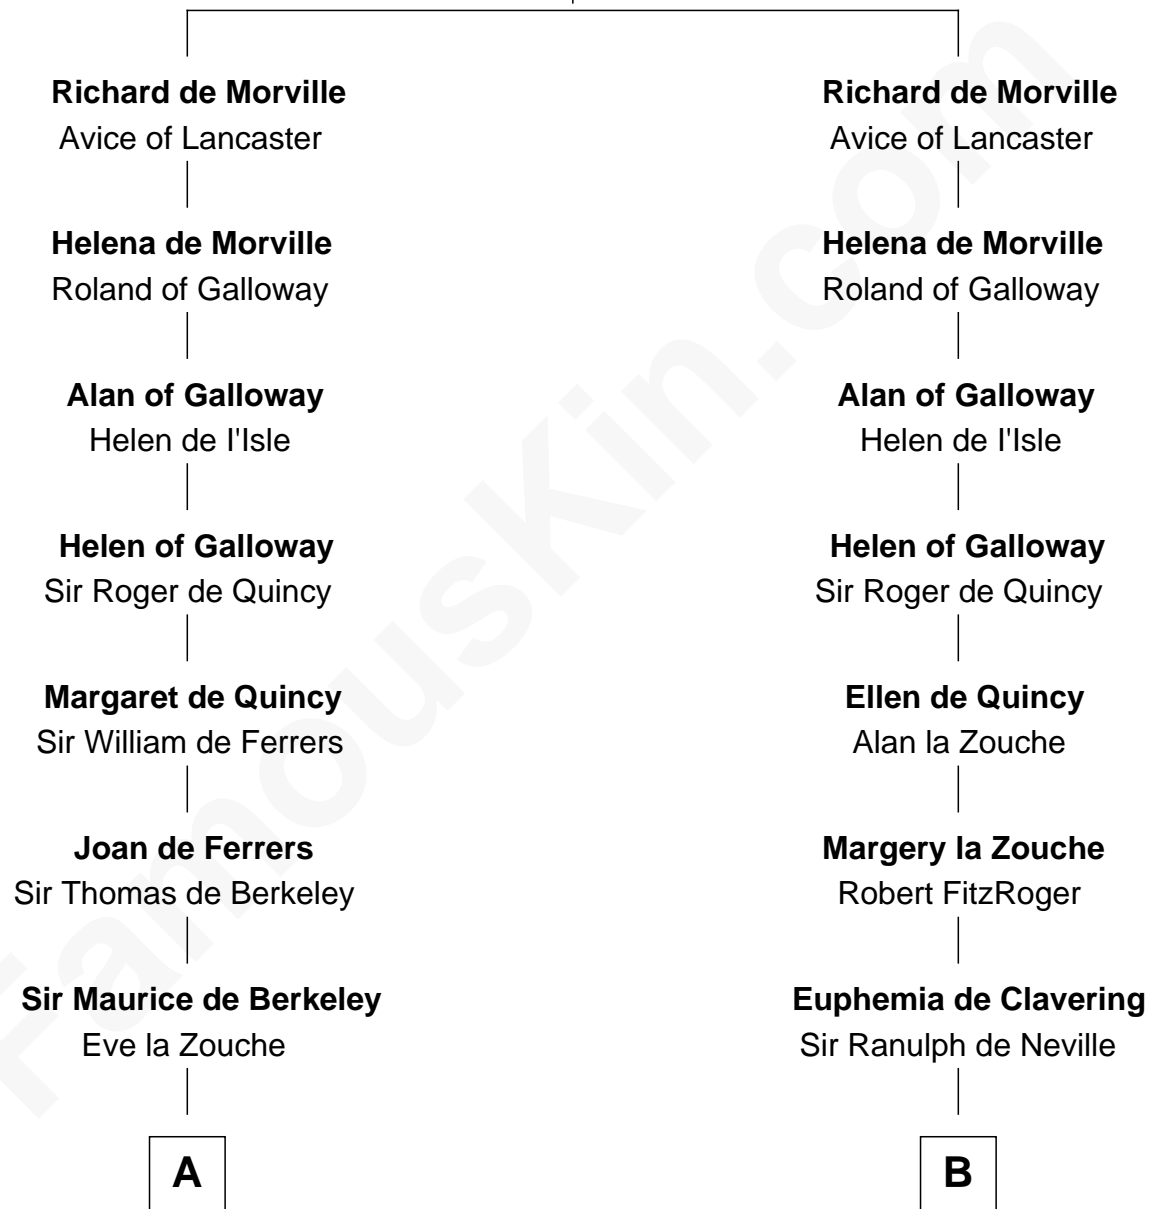

# FamousKin.com Relationship Chart of

**George Mason**

*Father of the U.S. Bill of Rights*

14th cousin 6 times removed of

**Queen Elizabeth I**

*Queen of England*

**Hugh de Morville**  
Beatrice de Beauchamp

**C**

—  
**Sir William Thompson**

Mary Stephens

—  
**Stephens Thompson**

Dorothea Tanton

—  
**Ann Thompson**

George Mason

—  
**George Mason**

*Father of Bill of Rights*

FamousKin.com