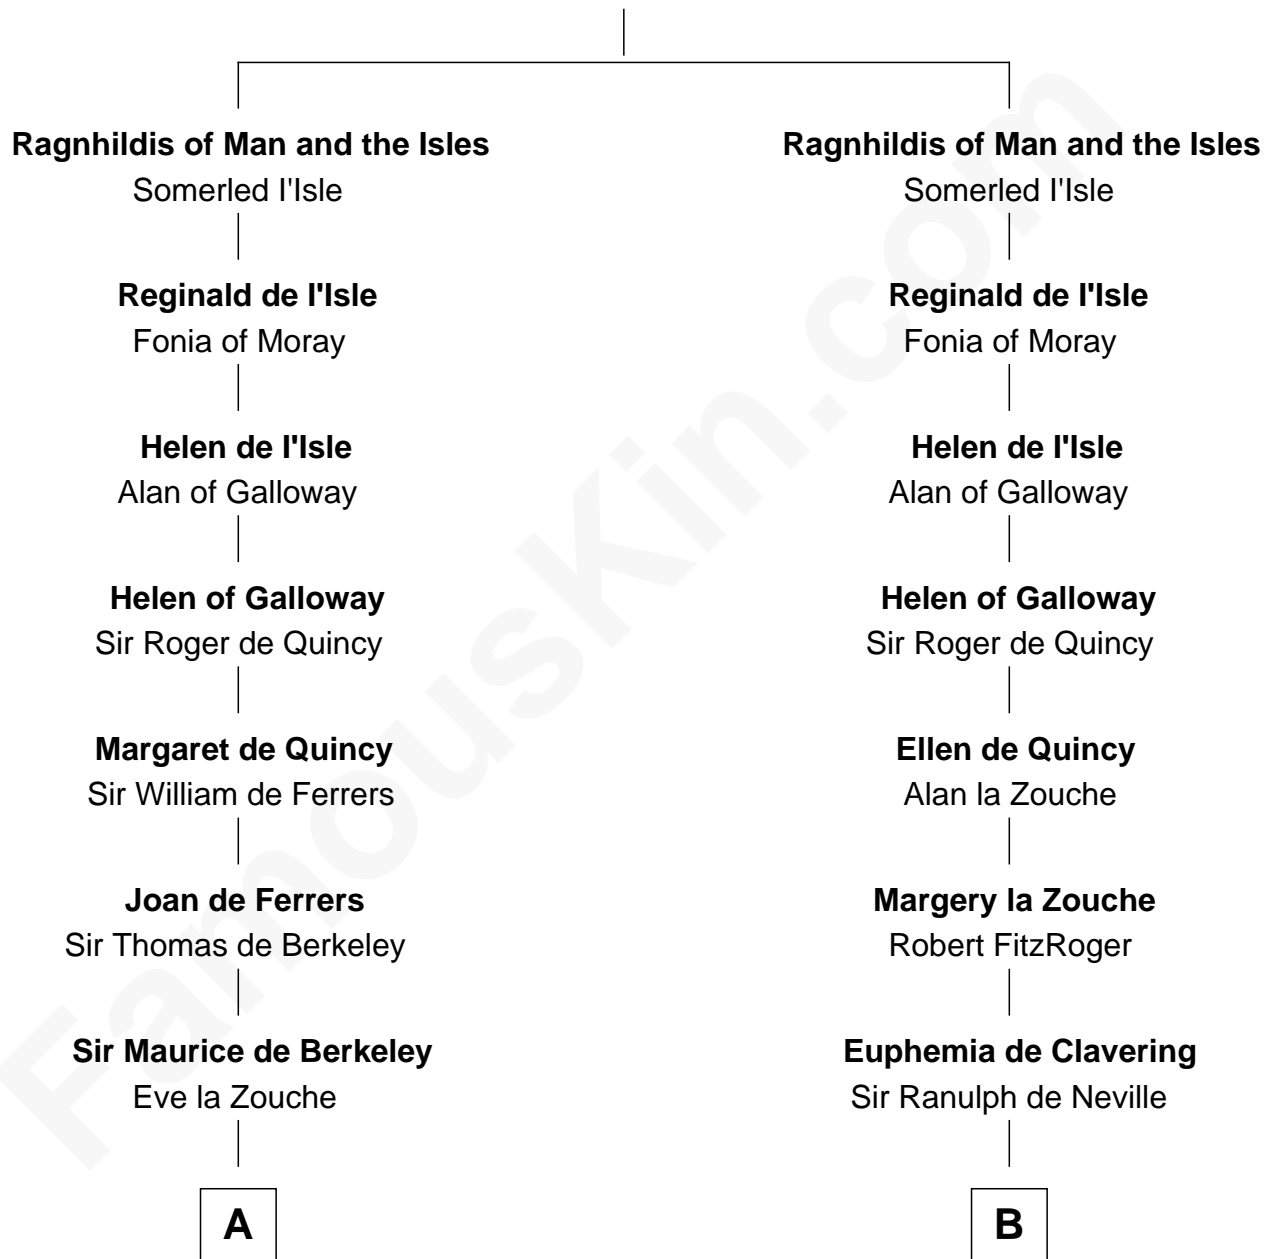

# FamousKin.com Relationship Chart of

**George Mason**

*Father of the U.S. Bill of Rights*

14th cousin 6 times removed of

**Queen Elizabeth I**

*Queen of England*

**King Olave of Man and the Isles**

*Affrica of Galloway*

**C**

—  
**Sir William Thompson**

Mary Stephens

—  
**Stephens Thompson**

Dorothea Tanton

—  
**Ann Thompson**

George Mason

—  
**George Mason**