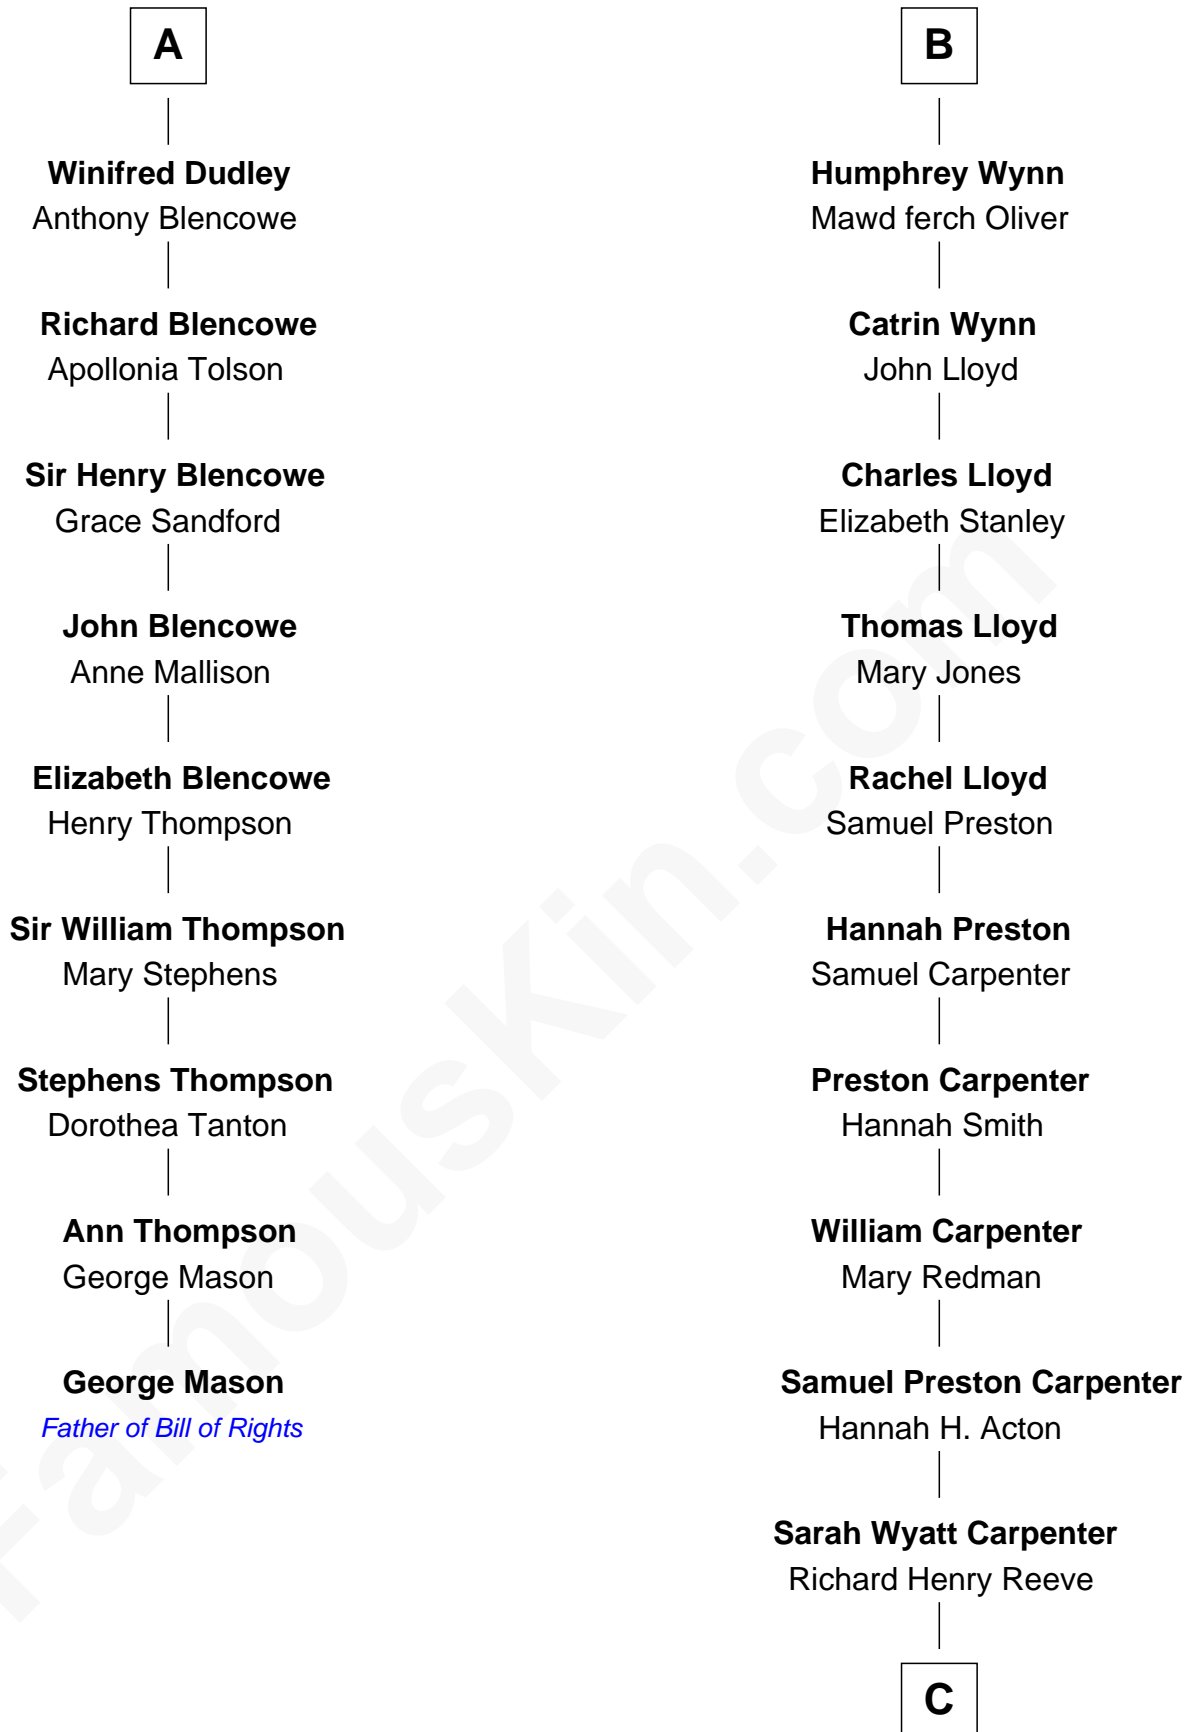

FamousKin.com Relationship Chart of

George Mason

Father of the U.S. Bill of Rights

15th cousin 5 times removed of

Christopher Reeve

Movie Actor

Edward III, King of England

Philippa of Hainault