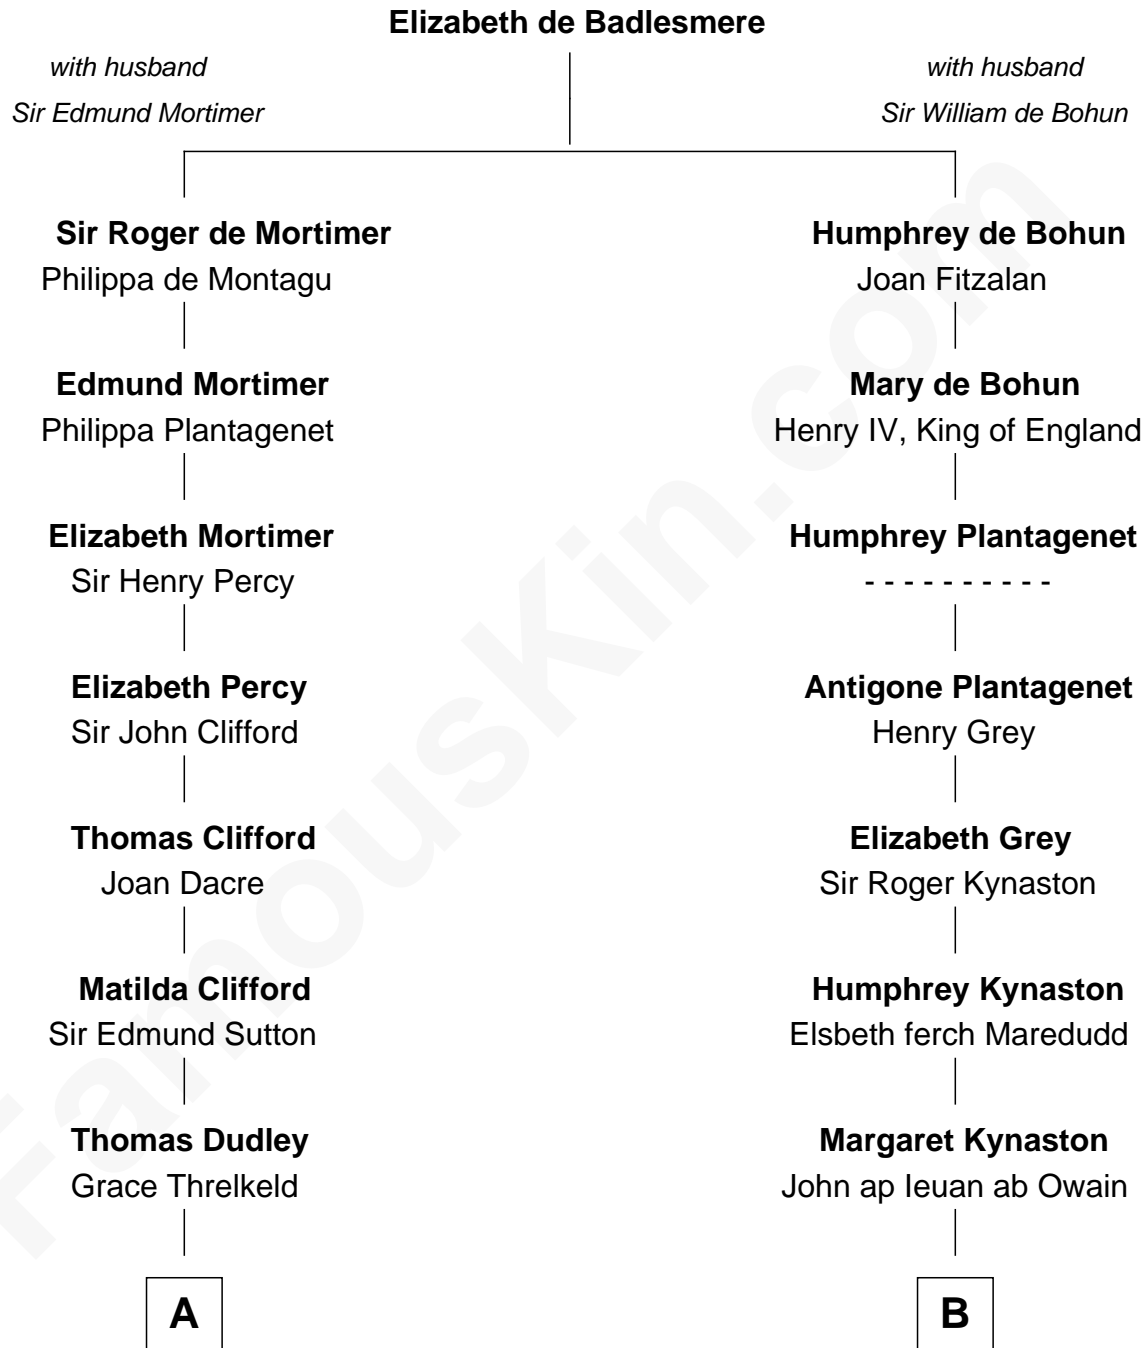

FamousKin.com Relationship Chart of

George Mason

Father of the U.S. Bill of Rights

15th cousin 5 times removed of

Christopher Reeve

Movie Actor

C

Augustus Henry Reeve
Margaretta Willis Baldwin