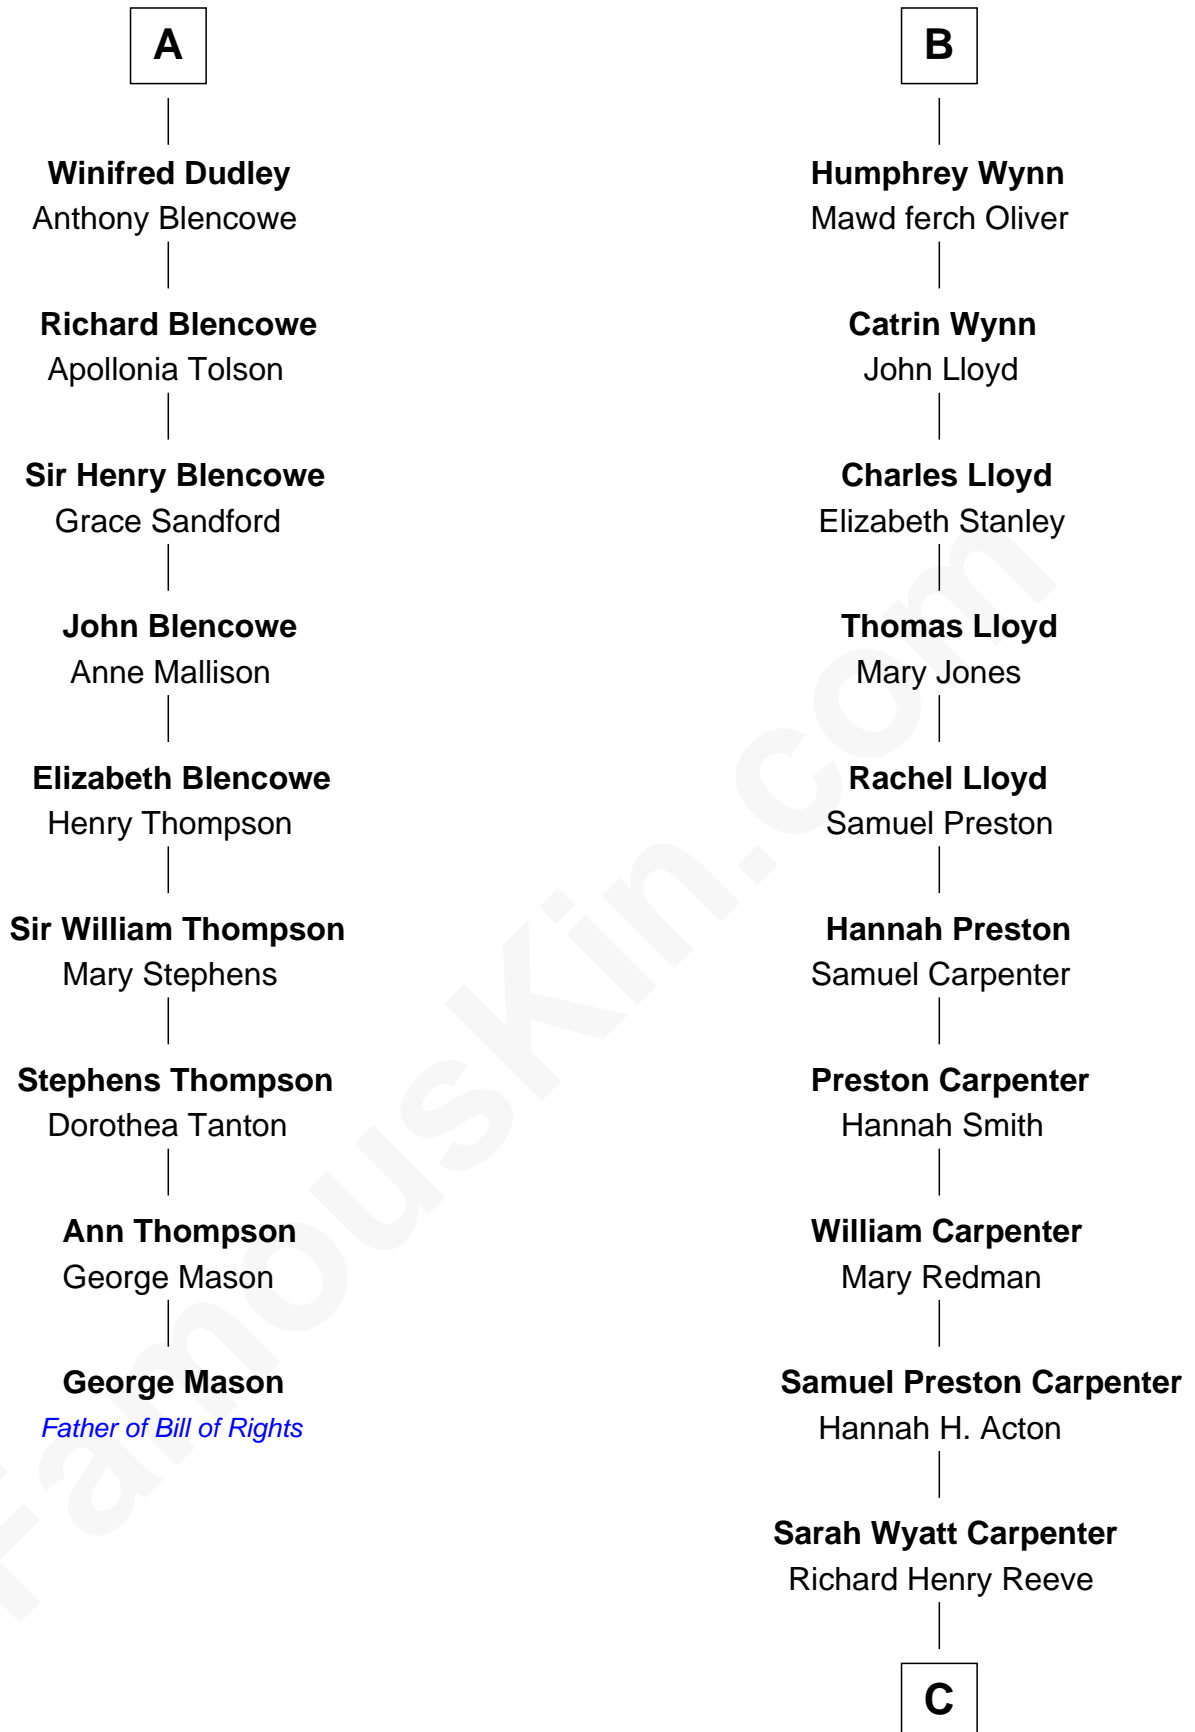

FamousKin.com Relationship Chart of

George Mason

Father of the U.S. Bill of Rights

15th cousin 5 times removed of

Christopher Reeve

Movie Actor

C

Augustus Henry Reeve
Margaretta Willis Baldwin