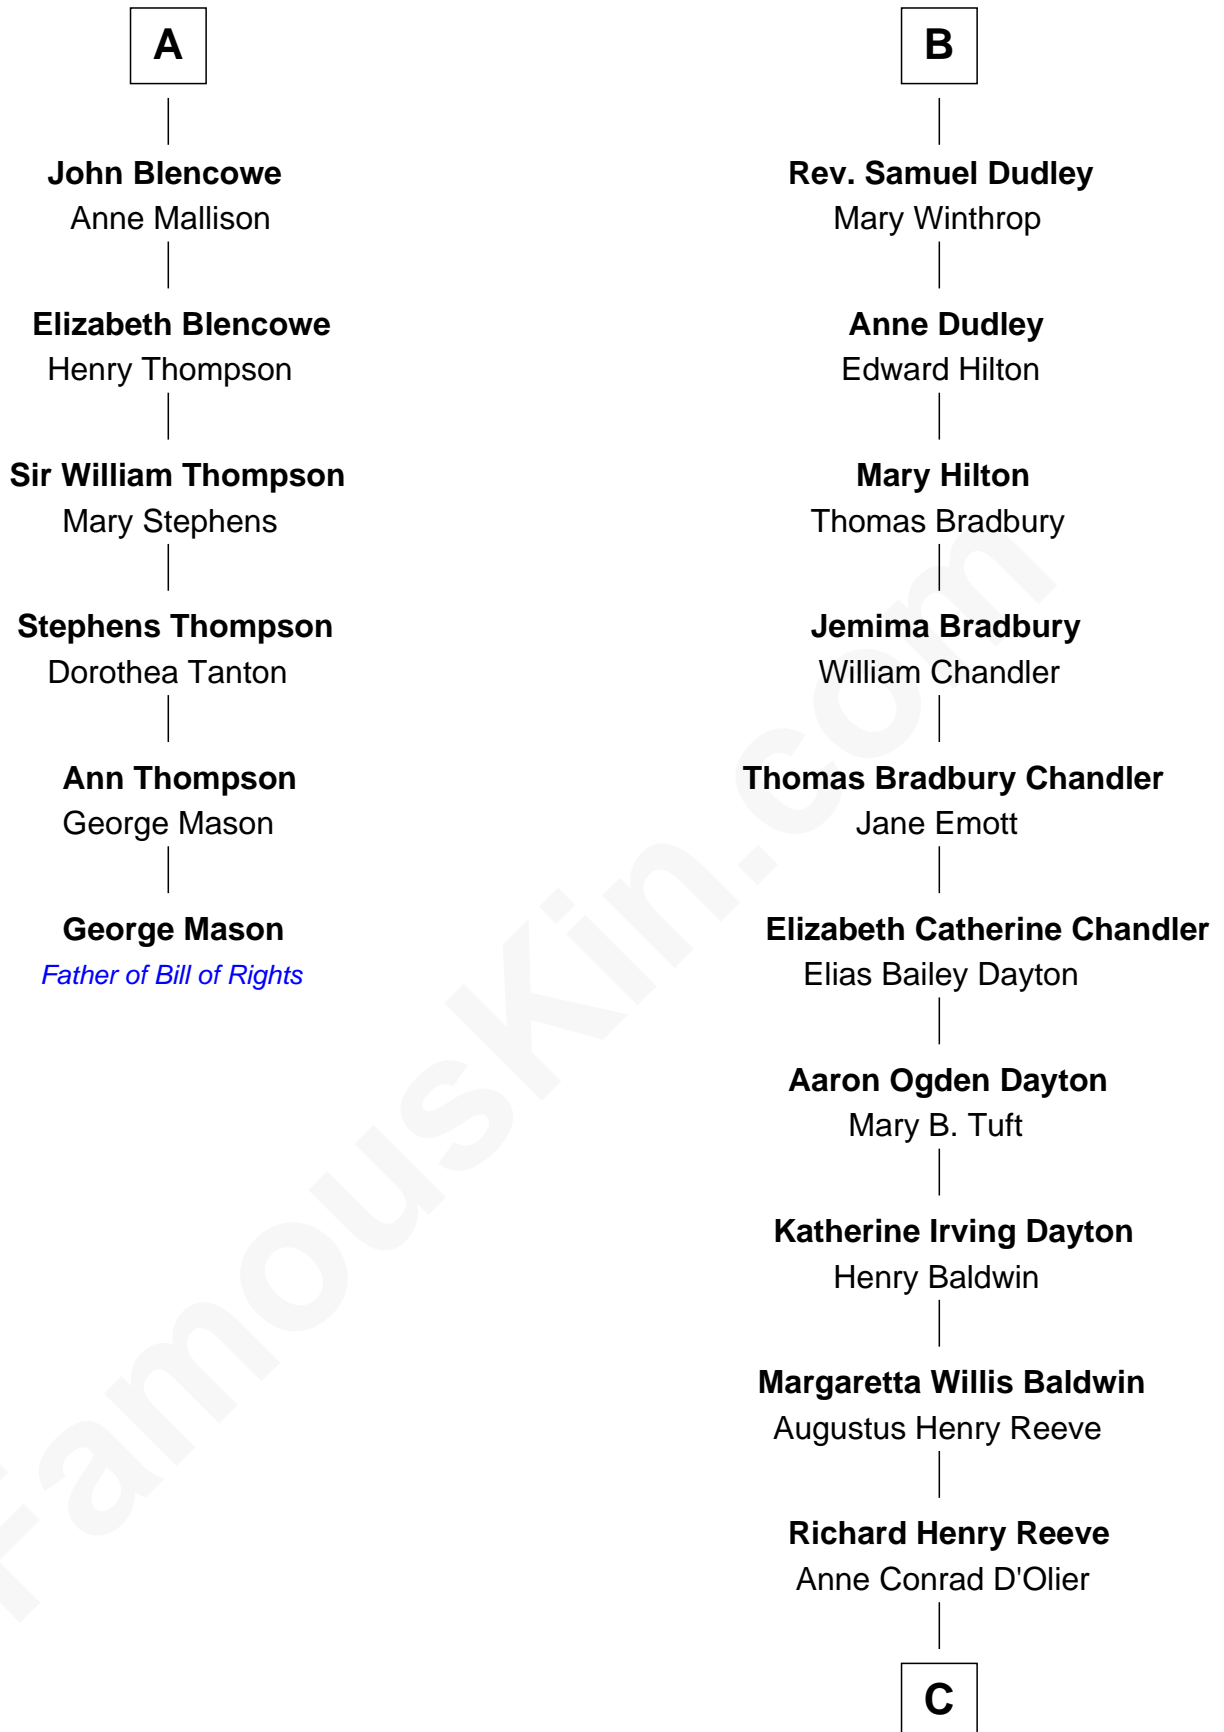

FamousKin.com Relationship Chart of

George Mason

Father of the U.S. Bill of Rights

12th cousin 6 times removed of

Christopher Reeve

Movie Actor

C

Franklin D'Olier Reeve

Barbara Pitney Lamb

Christopher Reeve

Movie Actor

FamousKin.com