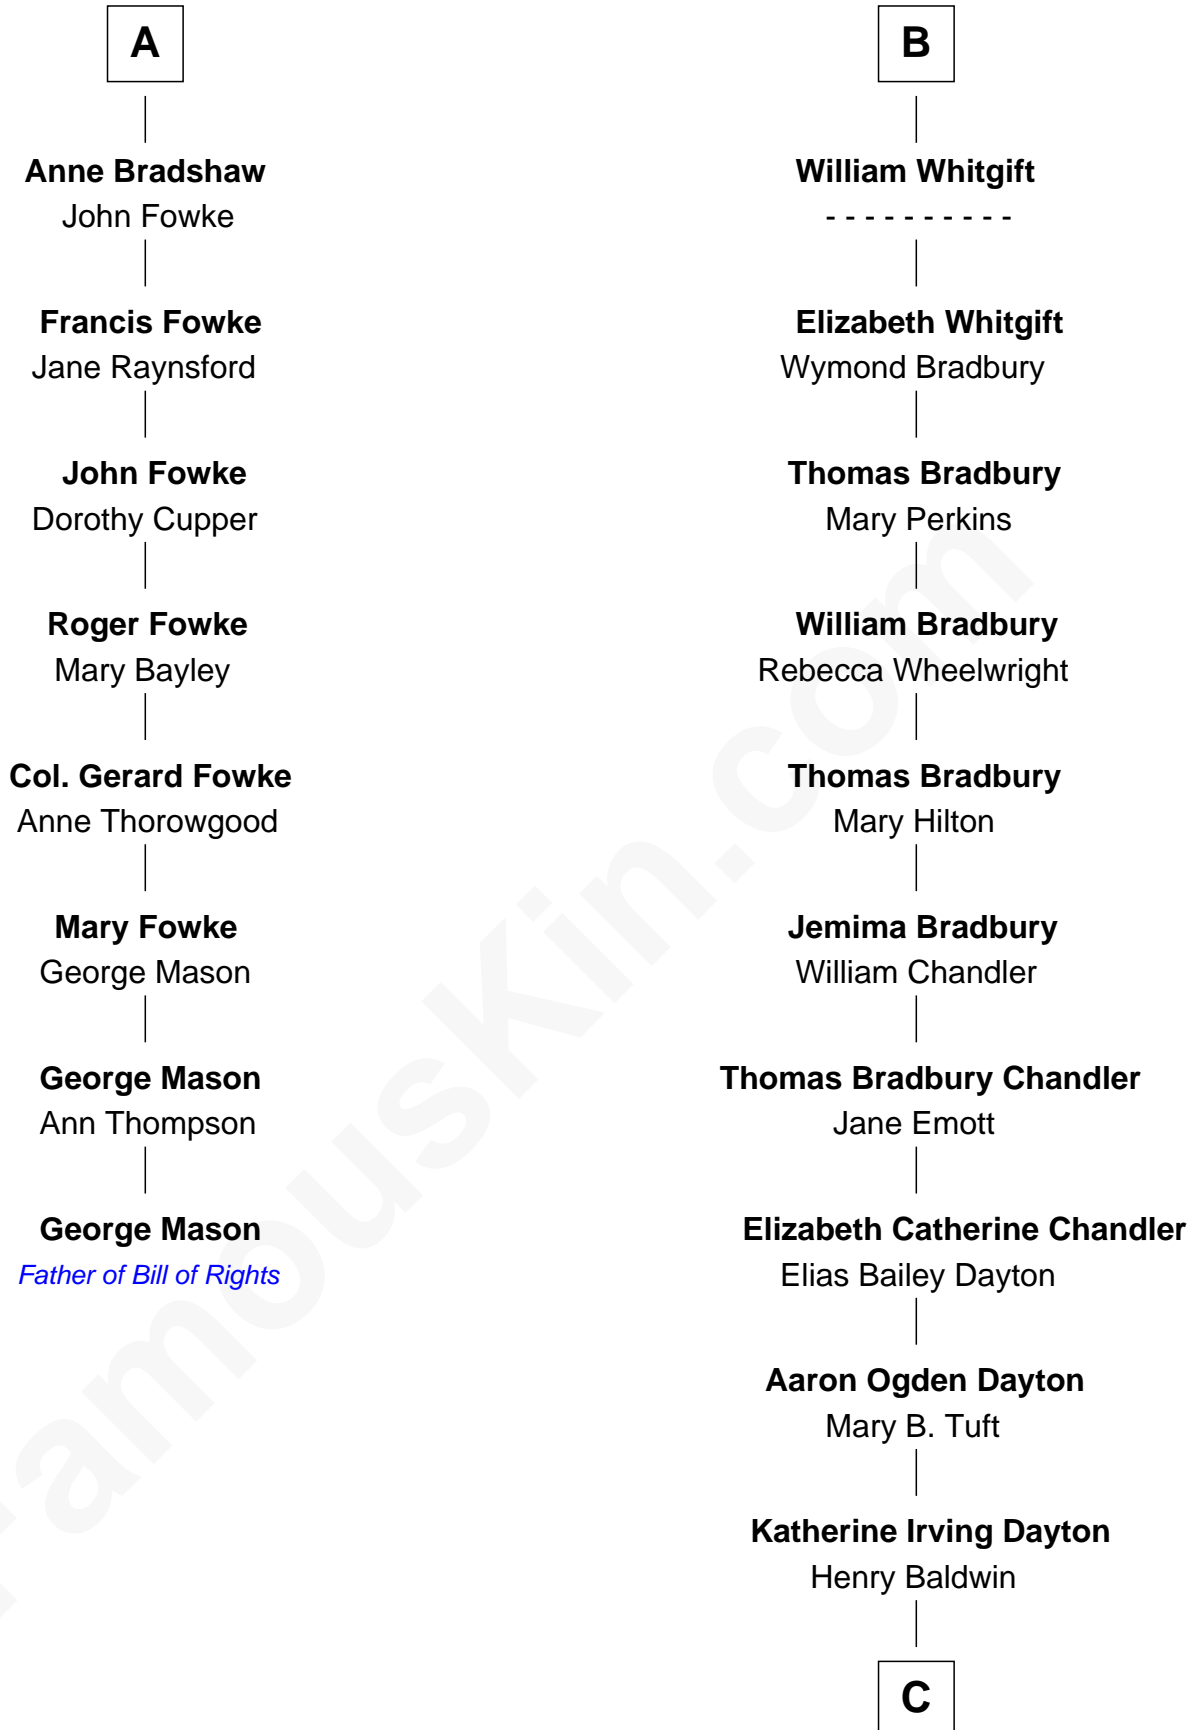

FamousKin.com Relationship Chart of

George Mason

Father of the U.S. Bill of Rights

14th cousin 6 times removed of

Christopher Reeve

Movie Actor

John de Welles

Maud de Roos

Margery de Welles

Stephen le Scrope

Maude le Scrope

Sir Baldwin Freville

Joyce Freville

Sir Roger Aston

Sir Robert Aston

Isabel Brereton

Eleanor de Mowbray

Eudo de Welles

Maud de Greystoke

Sir Lionel de Welles

Joan de Waterton

Margaret de Welles

Sir Thomas Dymoke

Jane Dymoke

John Fulnetby

Katherine Fulnetby

William Dynwell

Anne Dynwell

Henry Whitgift

B

C

Margaretta Willis Baldwin