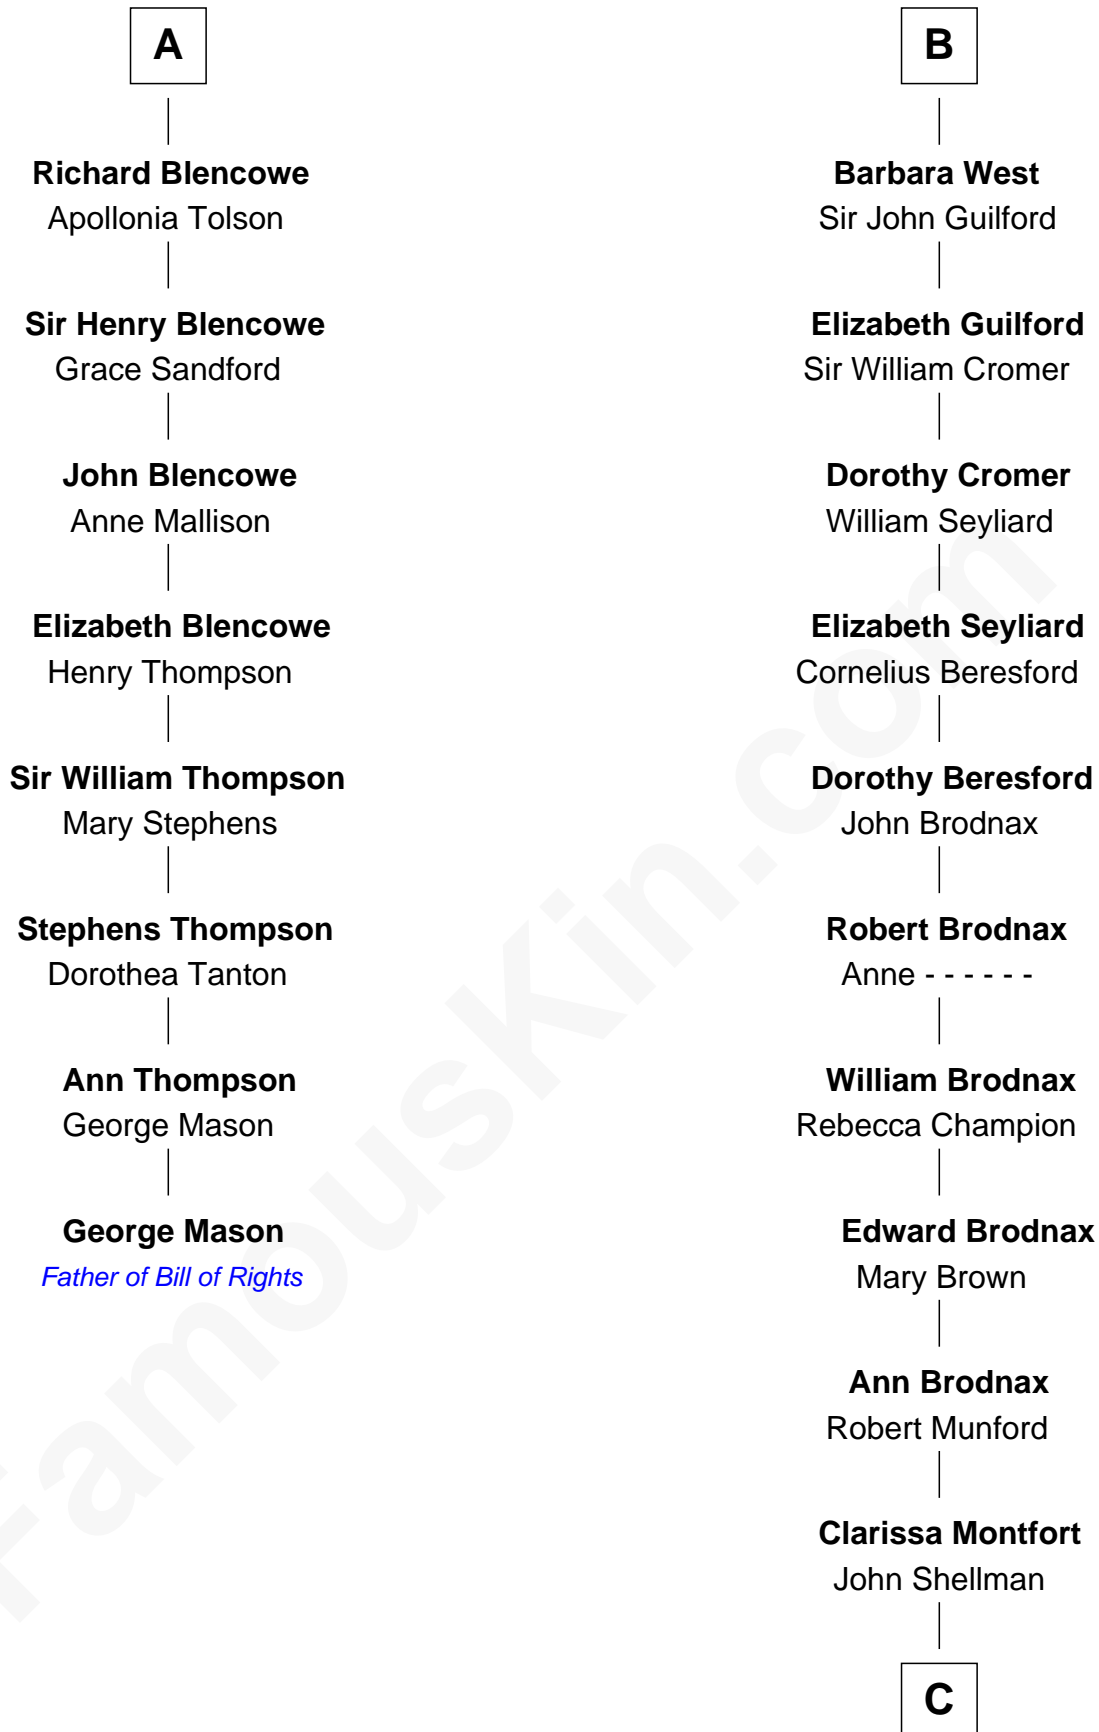

FamousKin.com Relationship Chart of

George Mason

Father of the U.S. Bill of Rights

14th cousin 7 times removed of

George H. W. Bush

41st U.S. President

Sir Thomas de Beauchamp

Katherine de Mortimer

Sir Thomas Hoo

Anne Hoo

Sir Roger Copley

Eleanor Copley

Sir Thomas West

B

C

—
Susan Montfort Shellman

Samuel Howard Fay

—
Harriet Eleanor Fay

Rev. James Smith Bush

—
Samuel Prescott Bush

Flora Sheldon

—
Prescott Sheldon Bush

Dorothy Wear Walker

—
George H. W. Bush

41st U.S. President

FamousKin.com