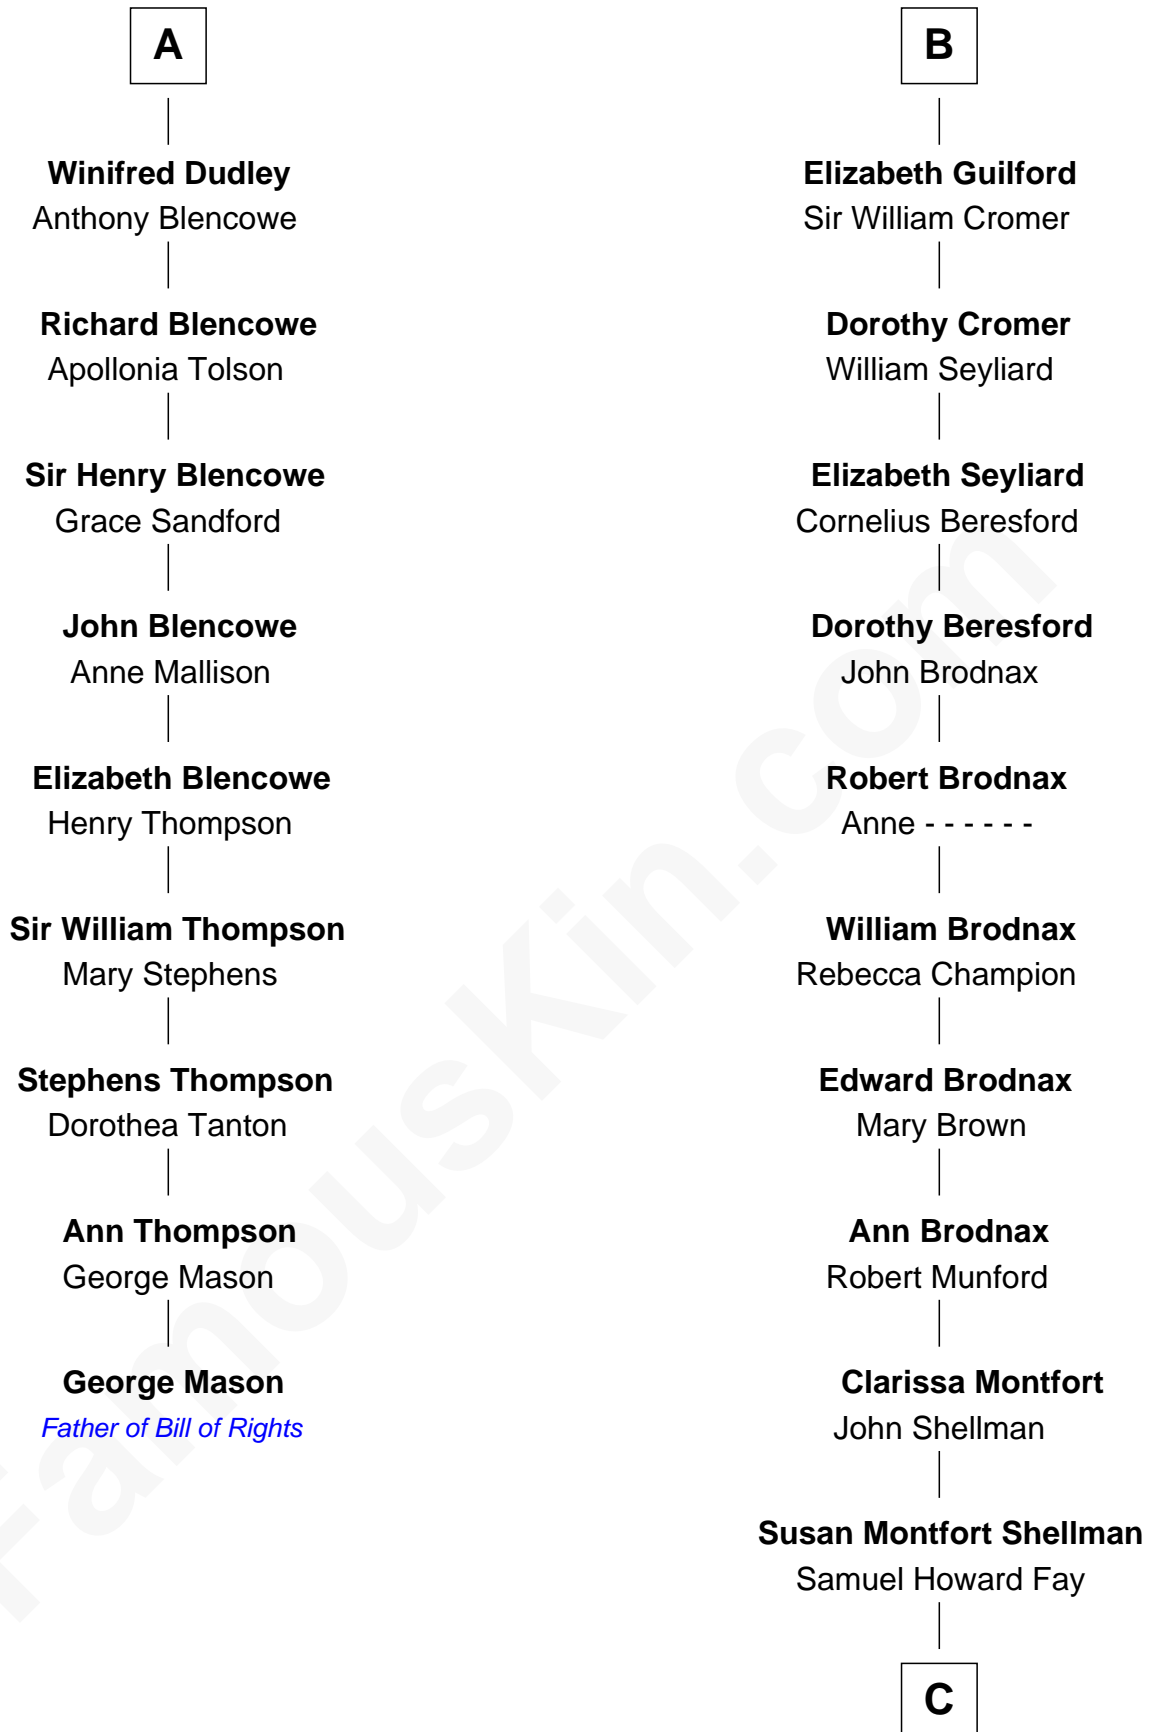

# FamousKin.com Relationship Chart of

**George Mason**

*Father of the U.S. Bill of Rights*

15th cousin 5 times removed of

**George H. W. Bush**

*41st U.S. President*

**Henry Plantagenet**

Maud de Chaworth

John de Mowbray

**Eleanor Mowbray**

Roger de la Warre

**Joan de la Warre**

Sir Thomas West

**Sir Reynold West**

Margaret Thorley

**Sir Richard West**

Katherine Hungerford

**Sir Thomas West**

Eleanor Copley

**Barbara West**

Sir John Guilford

**B**

**C**

**Harriet Eleanor Fay**  
Rev. James Smith Bush

**Samuel Prescott Bush**  
Flora Sheldon

**Prescott Sheldon Bush**  
Dorothy Wear Walker

**George H. W. Bush**  
*41st U.S. President*

FamousKin.com