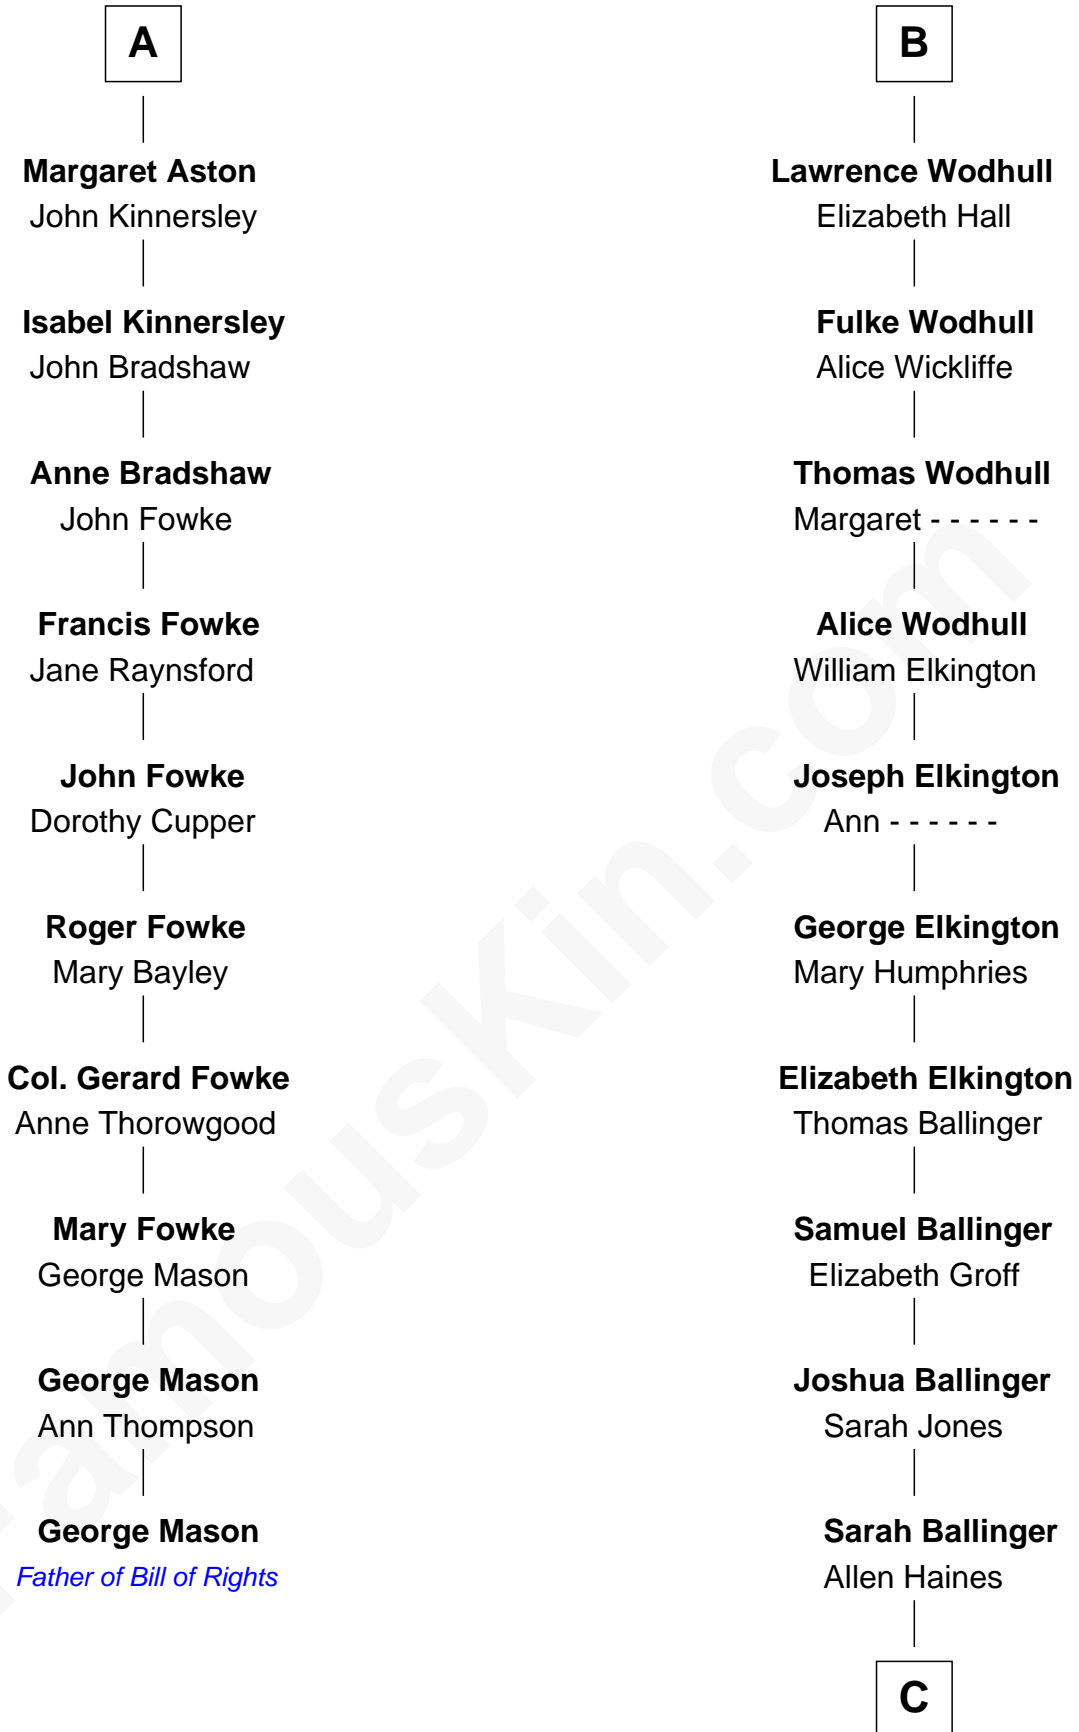

FamousKin.com

Relationship Chart of

George Mason

Father of the U.S. Bill of Rights

16th cousin 5 times removed of

Barbara (Pierce) Bush

First Lady of President George H.W. Bush

C

Jonathan Haines
Mary Jane Sprague

Sarah Haines
Jacob Marion Flickinger

Lulu Dell Flickinger
James Edgar Robinson

Pauline Robinson
Marvin Pierce

Barbara (Pierce) Bush
First Lady of George H.W. Bush

FamousKin.com