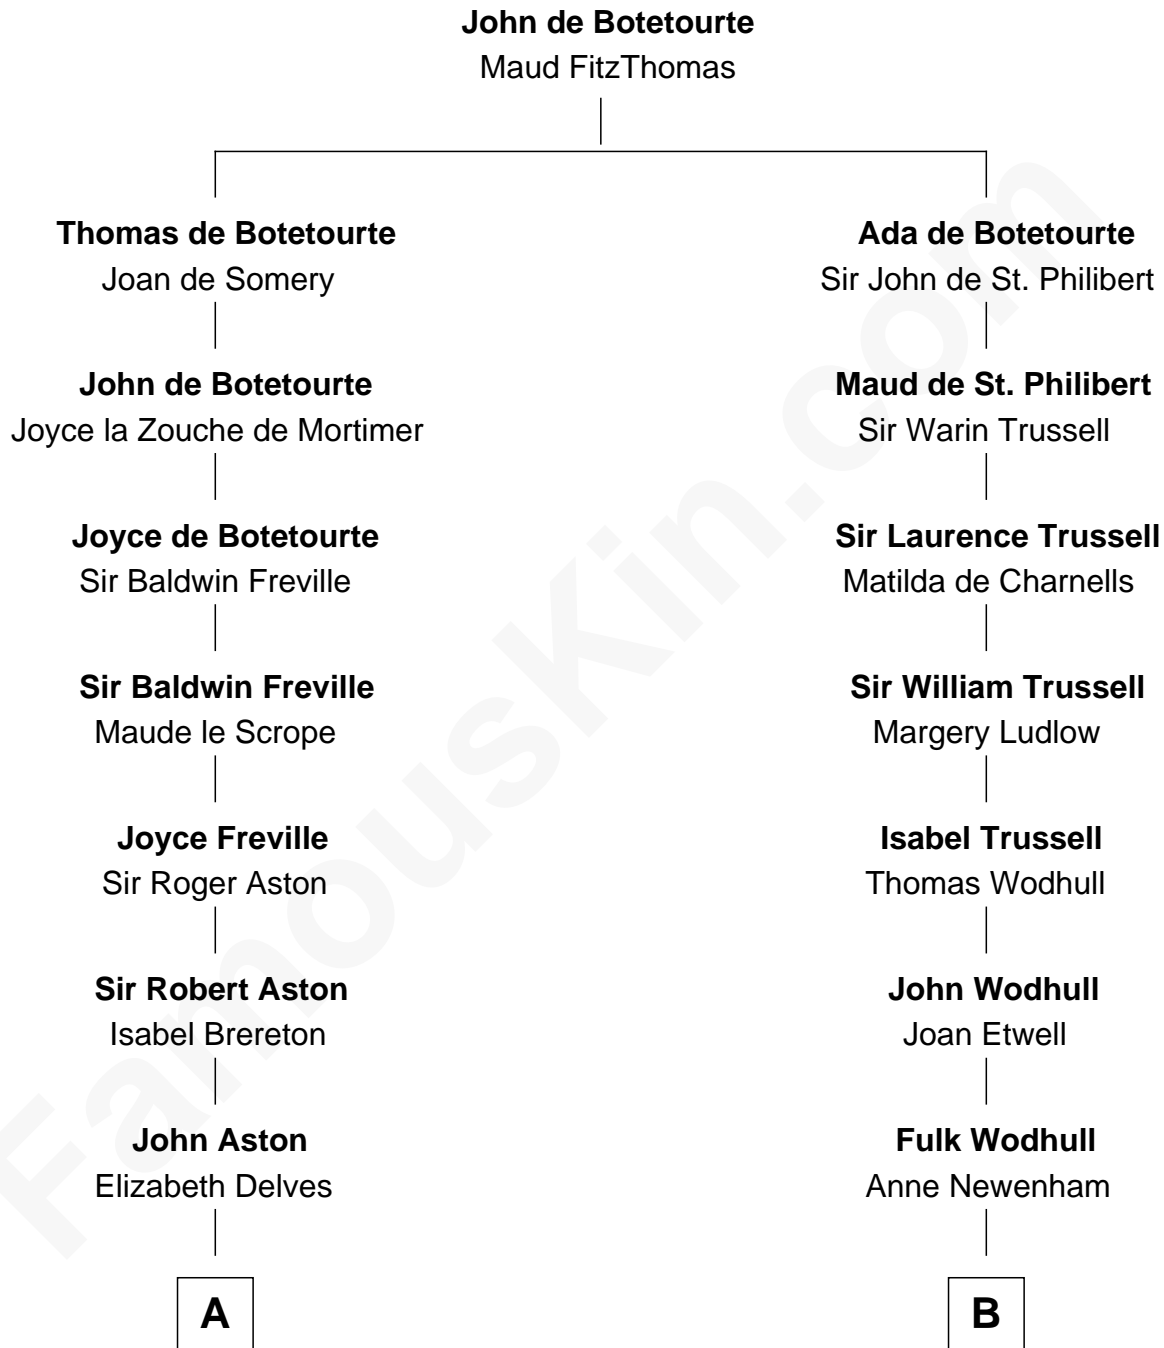

FamousKin.com

Relationship Chart of

George Mason

Father of the U.S. Bill of Rights

16th cousin 5 times removed of

Barbara (Pierce) Bush

First Lady of President George H.W. Bush

C

Jonathan Haines
Mary Jane Sprague

Sarah Haines
Jacob Marion Flickinger

Lulu Dell Flickinger
James Edgar Robinson

Pauline Robinson
Marvin Pierce

Barbara (Pierce) Bush
First Lady of George H.W. Bush

FamousKin.com