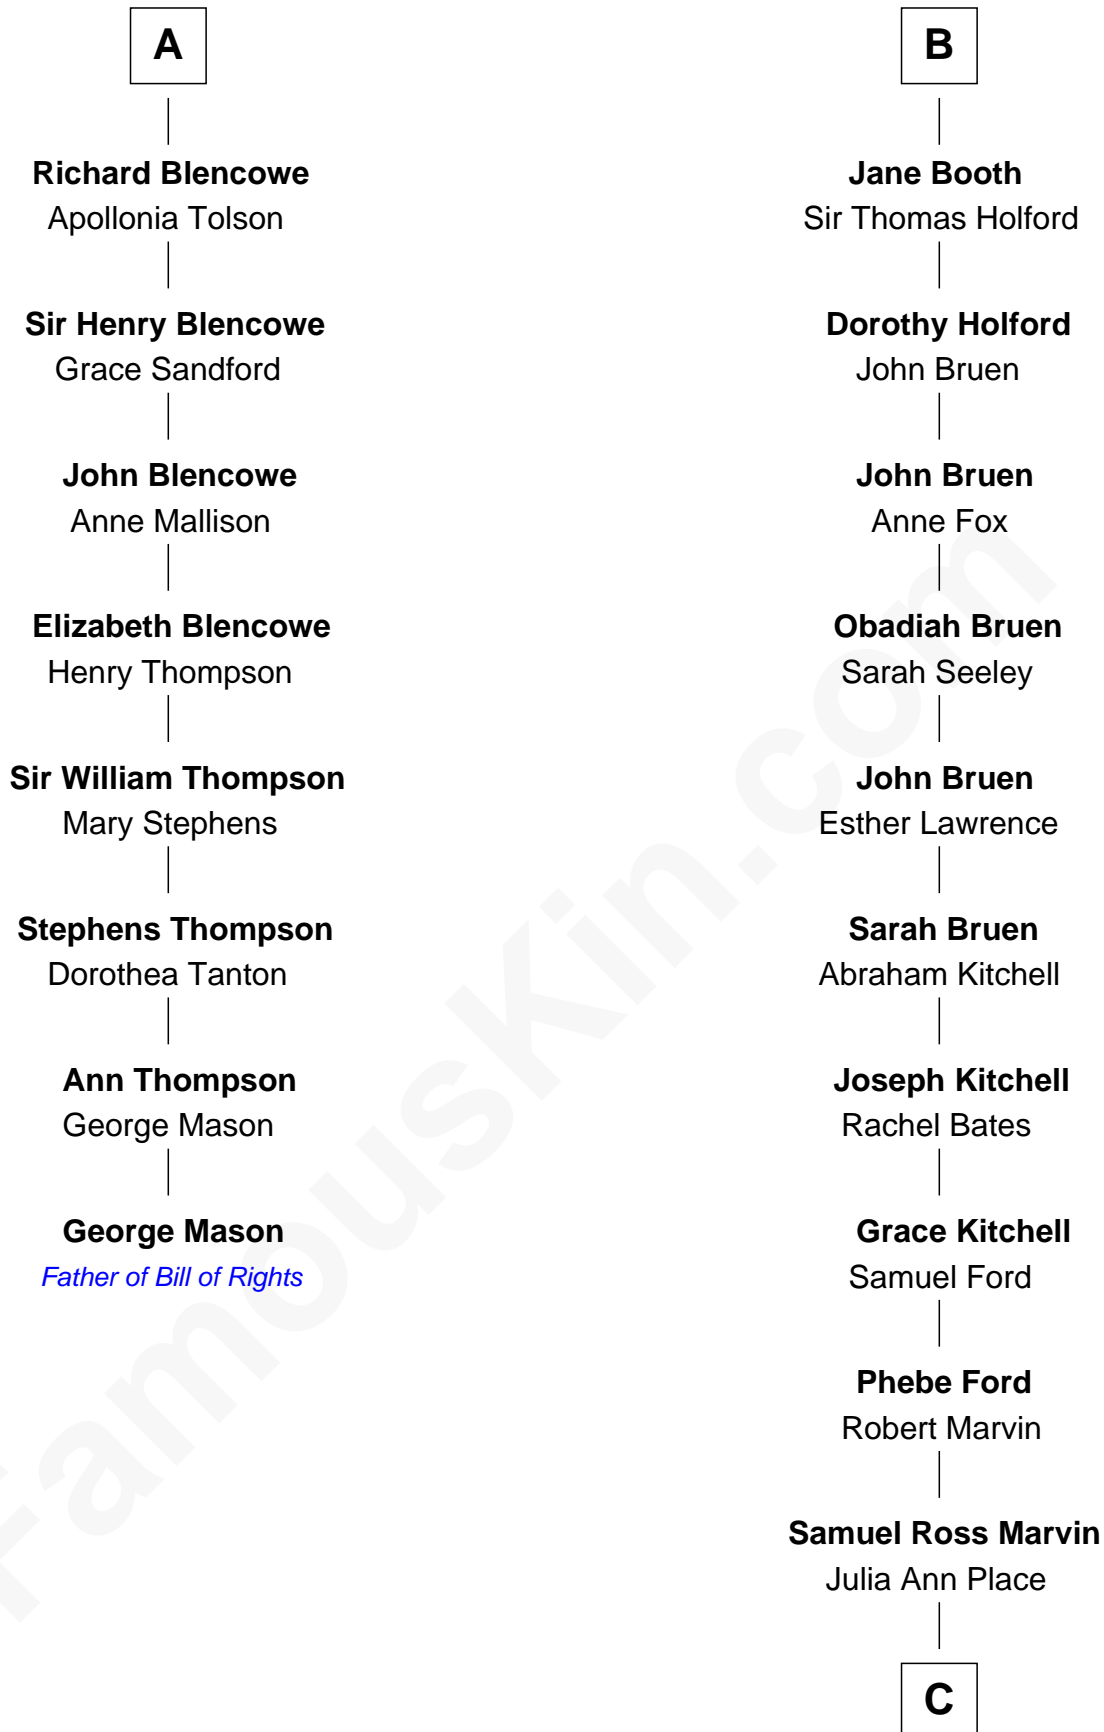

FamousKin.com

Relationship Chart of

George Mason

Father of the U.S. Bill of Rights

14th cousin 6 times removed of

Barbara (Pierce) Bush

First Lady of President George H.W. Bush

Ralph de Stafford

Philippe Neville
Sir Thomas Dacre

Maud de Swinnerton
Sir John Savage

Joan Dacre
Thomas Clifford

Margaret Savage
Sir John Dutton

Matilda Clifford
Sir Edmund Sutton

Maude Dutton
Sir William Booth

Thomas Dudley
Grace Threlkeld

Sir George Booth
Katherine Montfort

Winifred Dudley
Anthony Blencowe

Sir William Booth
Ellen Montgomery

A

B

C

Jerome Place Marvin

Martha Ann Stokes