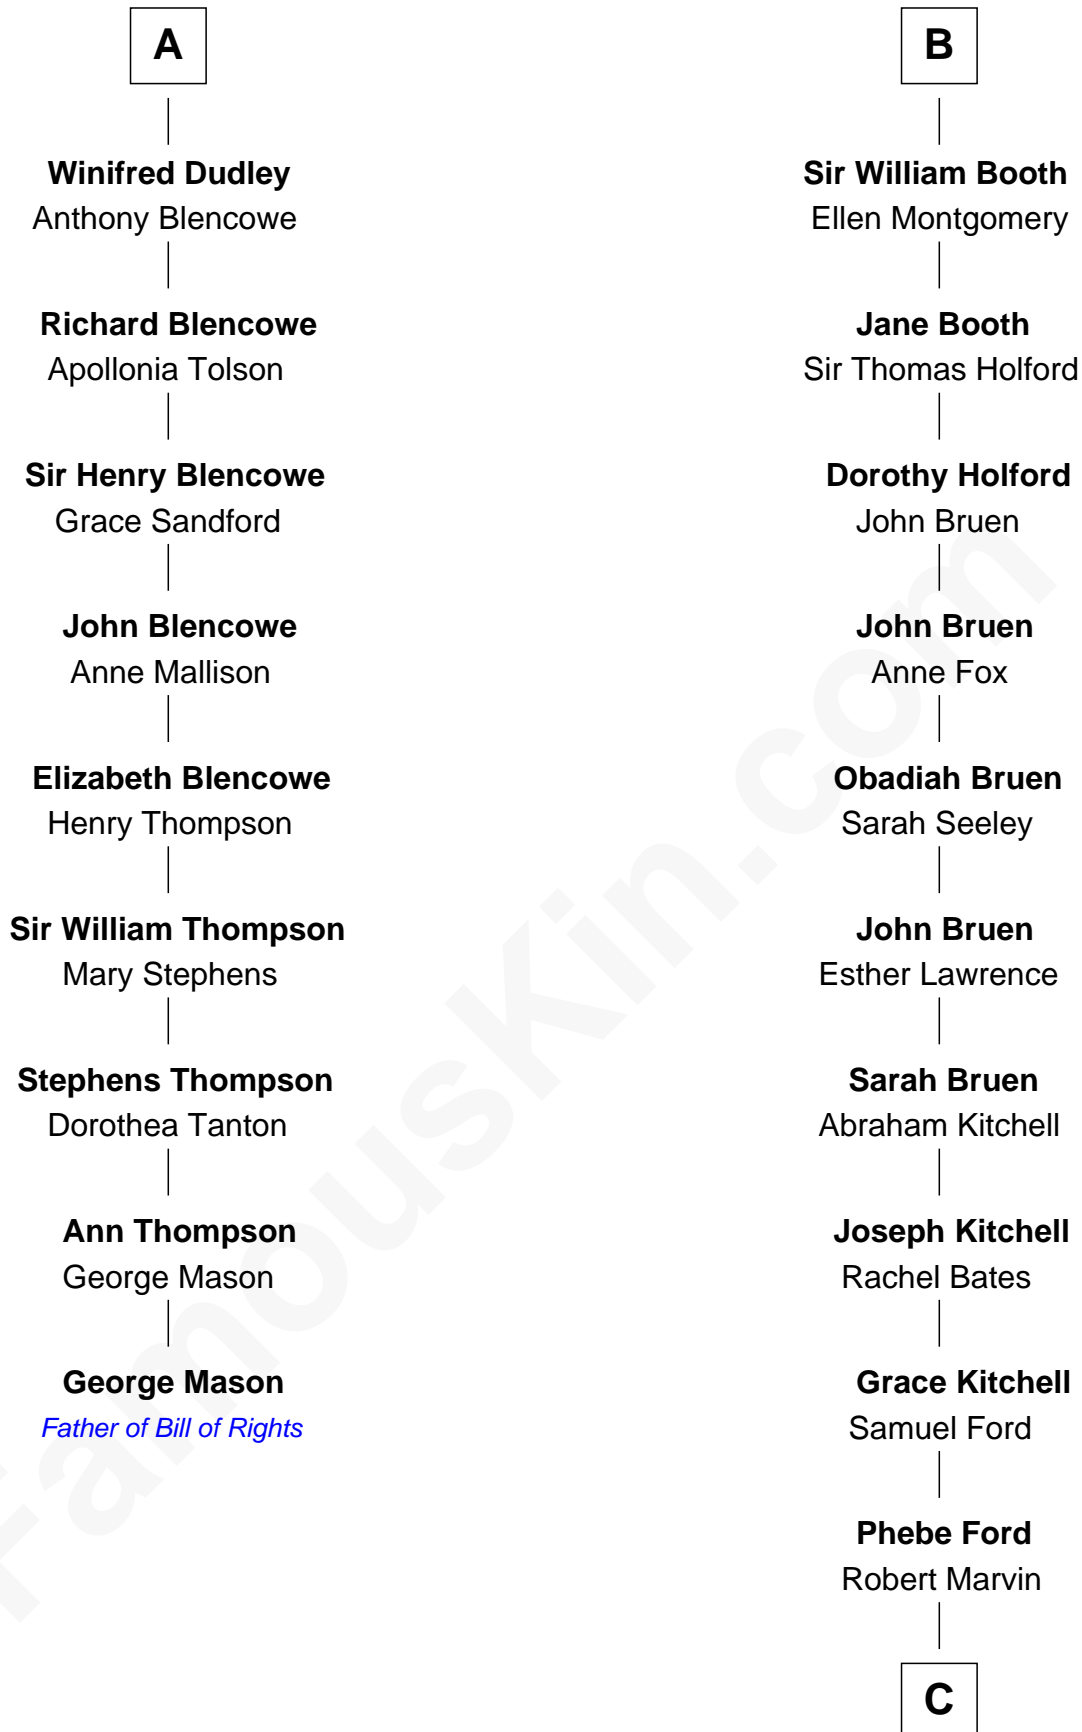

FamousKin.com

Relationship Chart of

George Mason

Father of the U.S. Bill of Rights

15th cousin 6 times removed of

Barbara (Pierce) Bush

First Lady of President George H.W. Bush

C

Samuel Ross Marvin

Julia Ann Place

Jerome Place Marvin

Martha Ann Stokes

Mabel Marvin

Scott Pierce

Marvin Pierce

Pauline Robinson