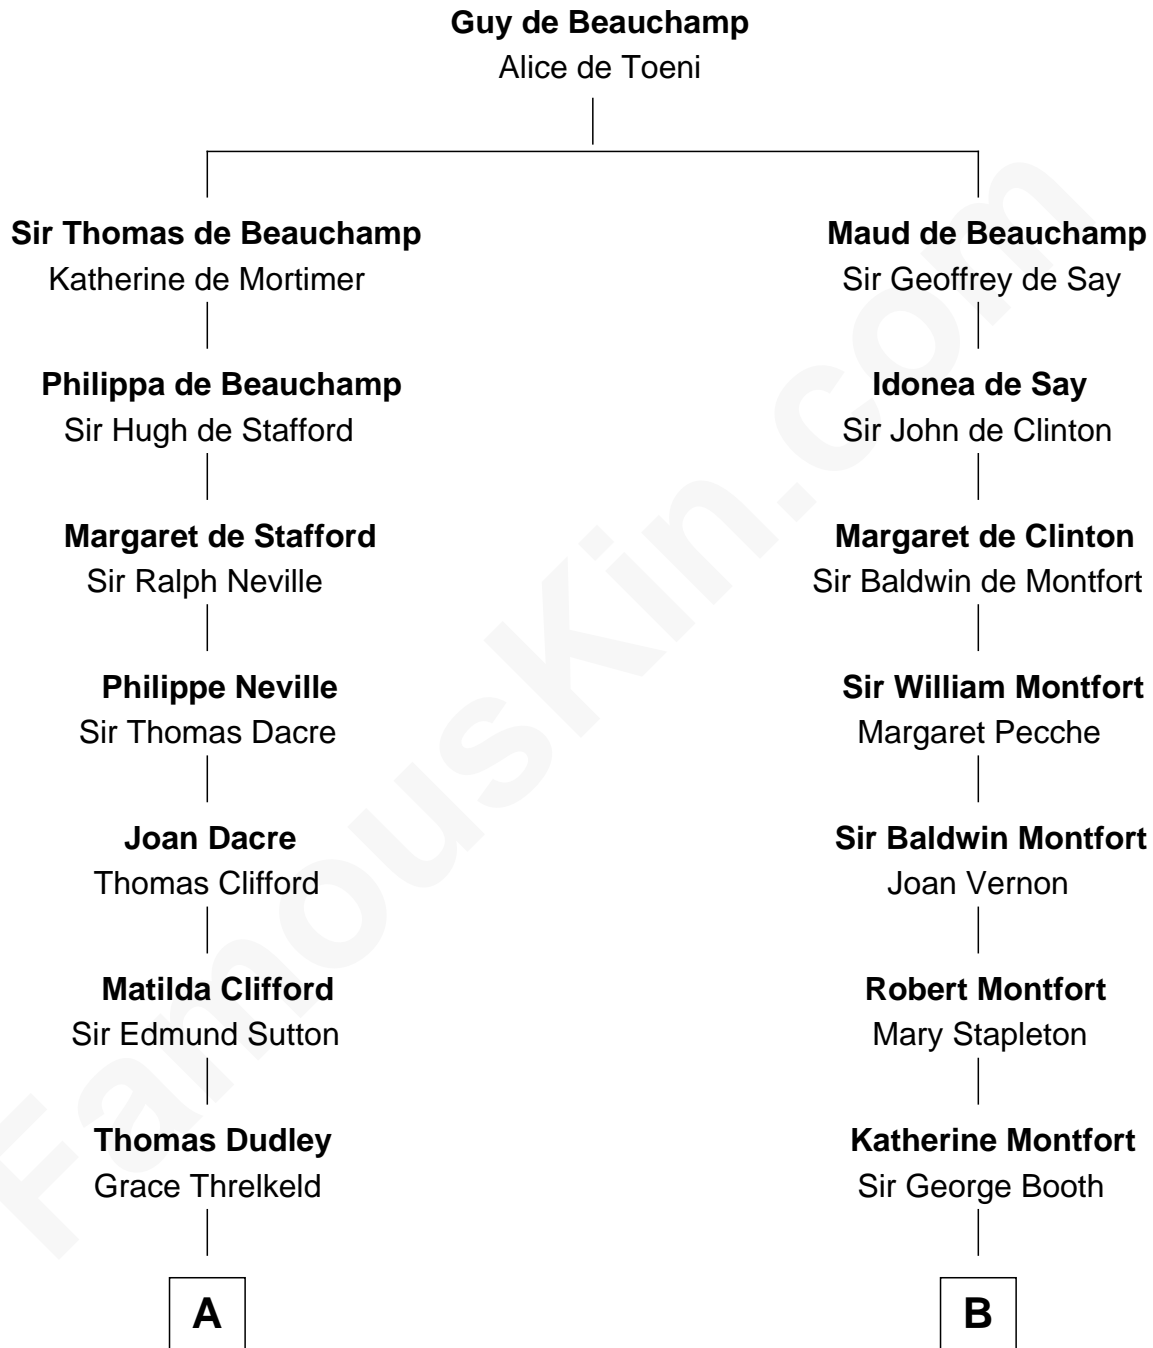

FamousKin.com

Relationship Chart of

George Mason

Father of the U.S. Bill of Rights

15th cousin 6 times removed of

Barbara (Pierce) Bush

First Lady of President George H.W. Bush

C

Samuel Ross Marvin

Julia Ann Place

Jerome Place Marvin

Martha Ann Stokes

Mabel Marvin

Scott Pierce

Marvin Pierce

Pauline Robinson