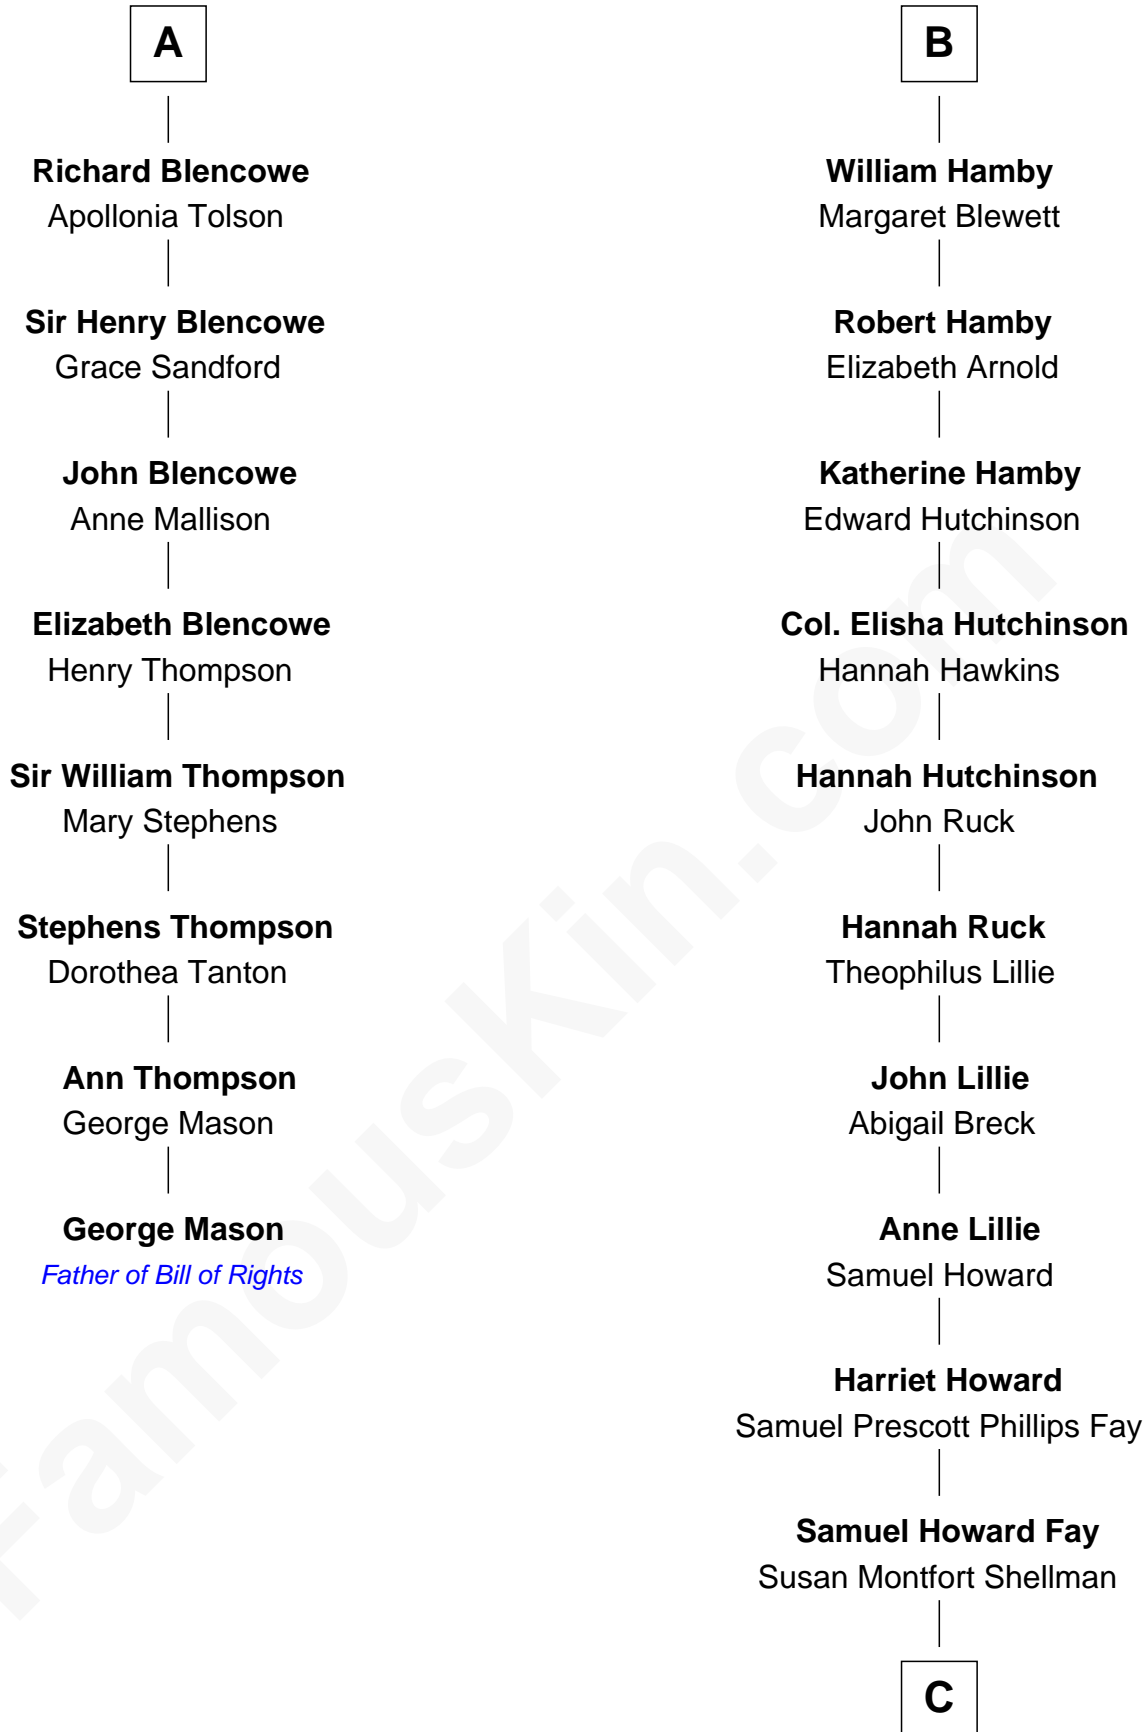

# FamousKin.com Relationship Chart of

**George Mason**

*Father of the U.S. Bill of Rights*

14th cousin 7 times removed of

**George W. Bush**

*43rd U.S. President*

**Sir Philip le Despencer**

Joan de Cobham

Sir Andrew Luttrell

**Sir Andrew Luttrell**

Joan Tailboys

**Hawise Luttrell**

Sir Godfrey Hilton

**Sir Godfrey Hilton**

Margery Willoughby

**Elizabeth Hilton**

Richard Thimbleby

**Anne Thimbleby**

John Booth

**Eleanor Booth**

Edward Hamby

**B**

**C**

**Harriet Eleanor Fay**  
Rev. James Smith Bush

**Samuel Prescott Bush**  
Flora Sheldon

**Prescott Sheldon Bush**  
Dorothy Wear Walker

**George Herbert Walker Bush**  
Barbara Pierce

**George W. Bush**  
*43rd U.S. President*

FamousKin.com