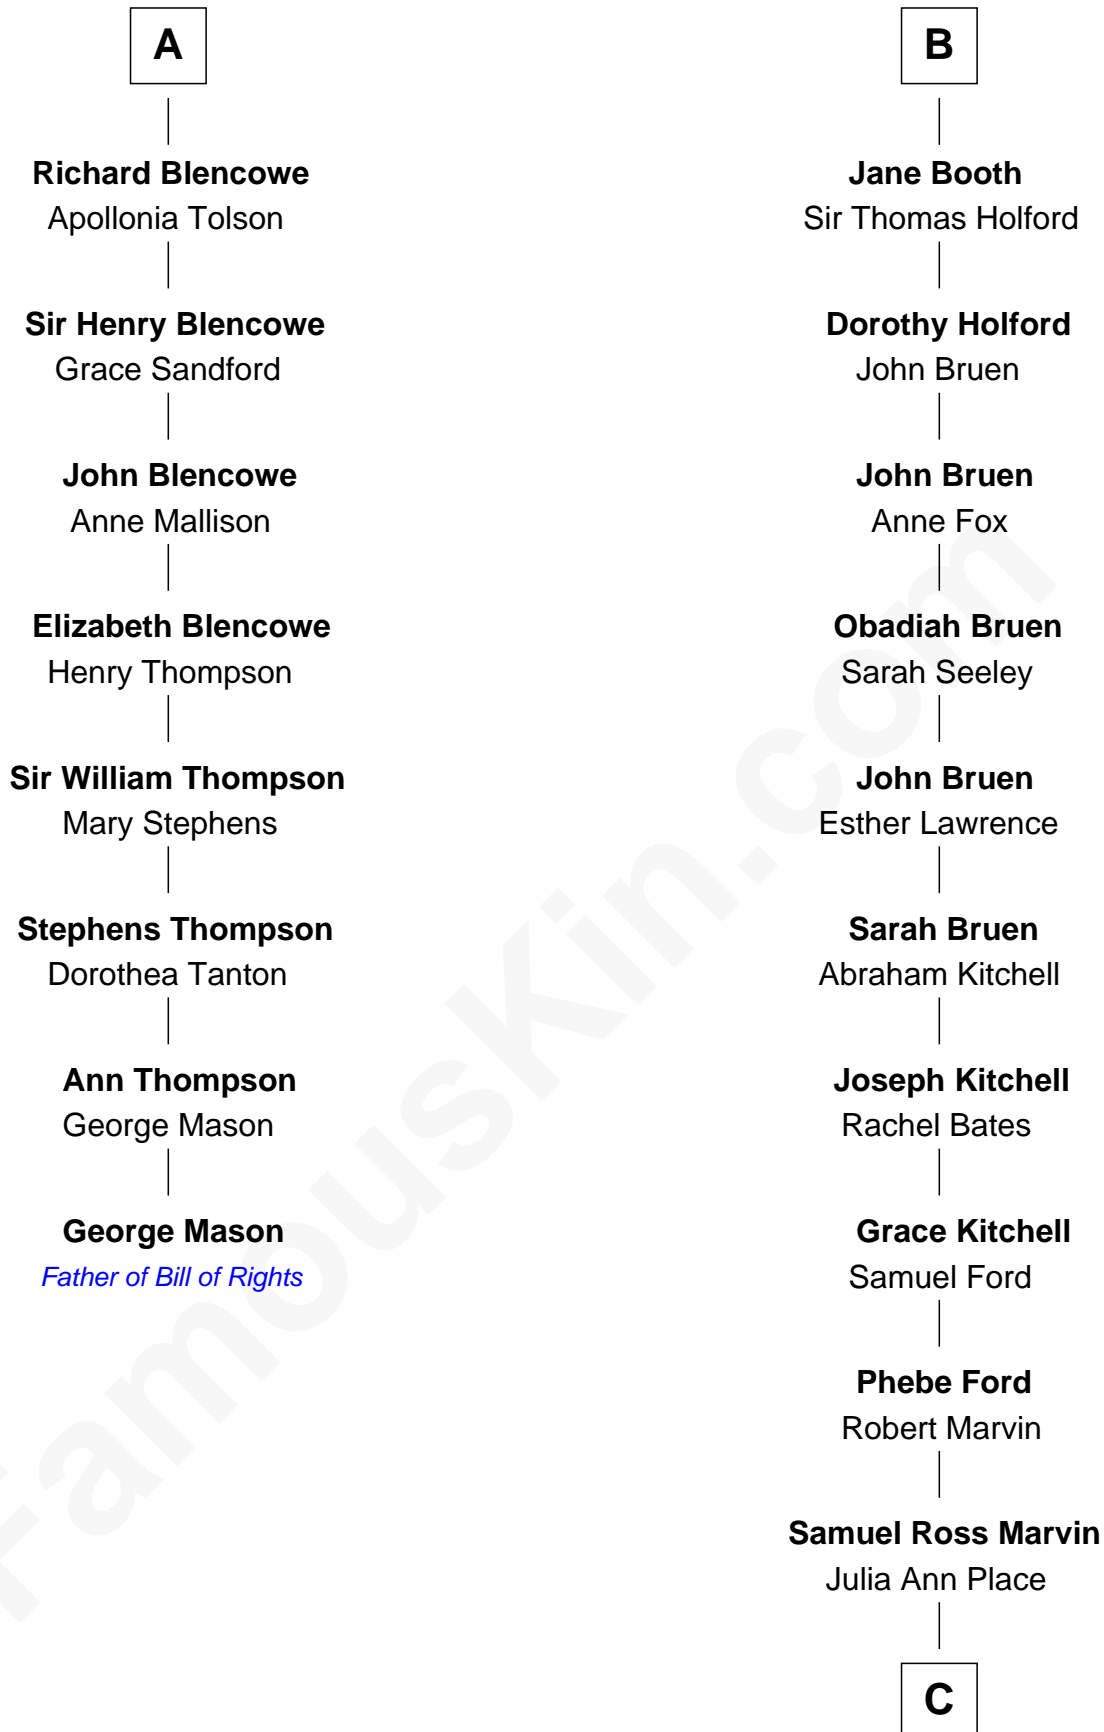

# FamousKin.com Relationship Chart of

**George Mason**

*Father of the U.S. Bill of Rights*

14th cousin 7 times removed of

**George W. Bush**

*43rd U.S. President*

**Ralph de Stafford**

*with wife*  
*Margaret de Audley*

**Philippe Neville**  
Sir Thomas Dacre

**Maud de Swinnerton**  
Sir John Savage

**Joan Dacre**  
Thomas Clifford

**Margaret Savage**  
Sir John Dutton

**Matilda Clifford**  
Sir Edmund Sutton

**Maude Dutton**  
Sir William Booth

**Thomas Dudley**  
Grace Threlkeld

**Sir George Booth**  
Katherine Montfort

**Winifred Dudley**  
Anthony Blencowe

**Sir William Booth**  
Ellen Montgomery

**A**

**B**

**C**

**Jerome Place Marvin**

Martha Ann Stokes

**Mabel Marvin**

Scott Pierce

**Marvin Pierce**

Pauline Robinson

**Barbara Pierce**

George Herbert Walker Bush

**George W. Bush**