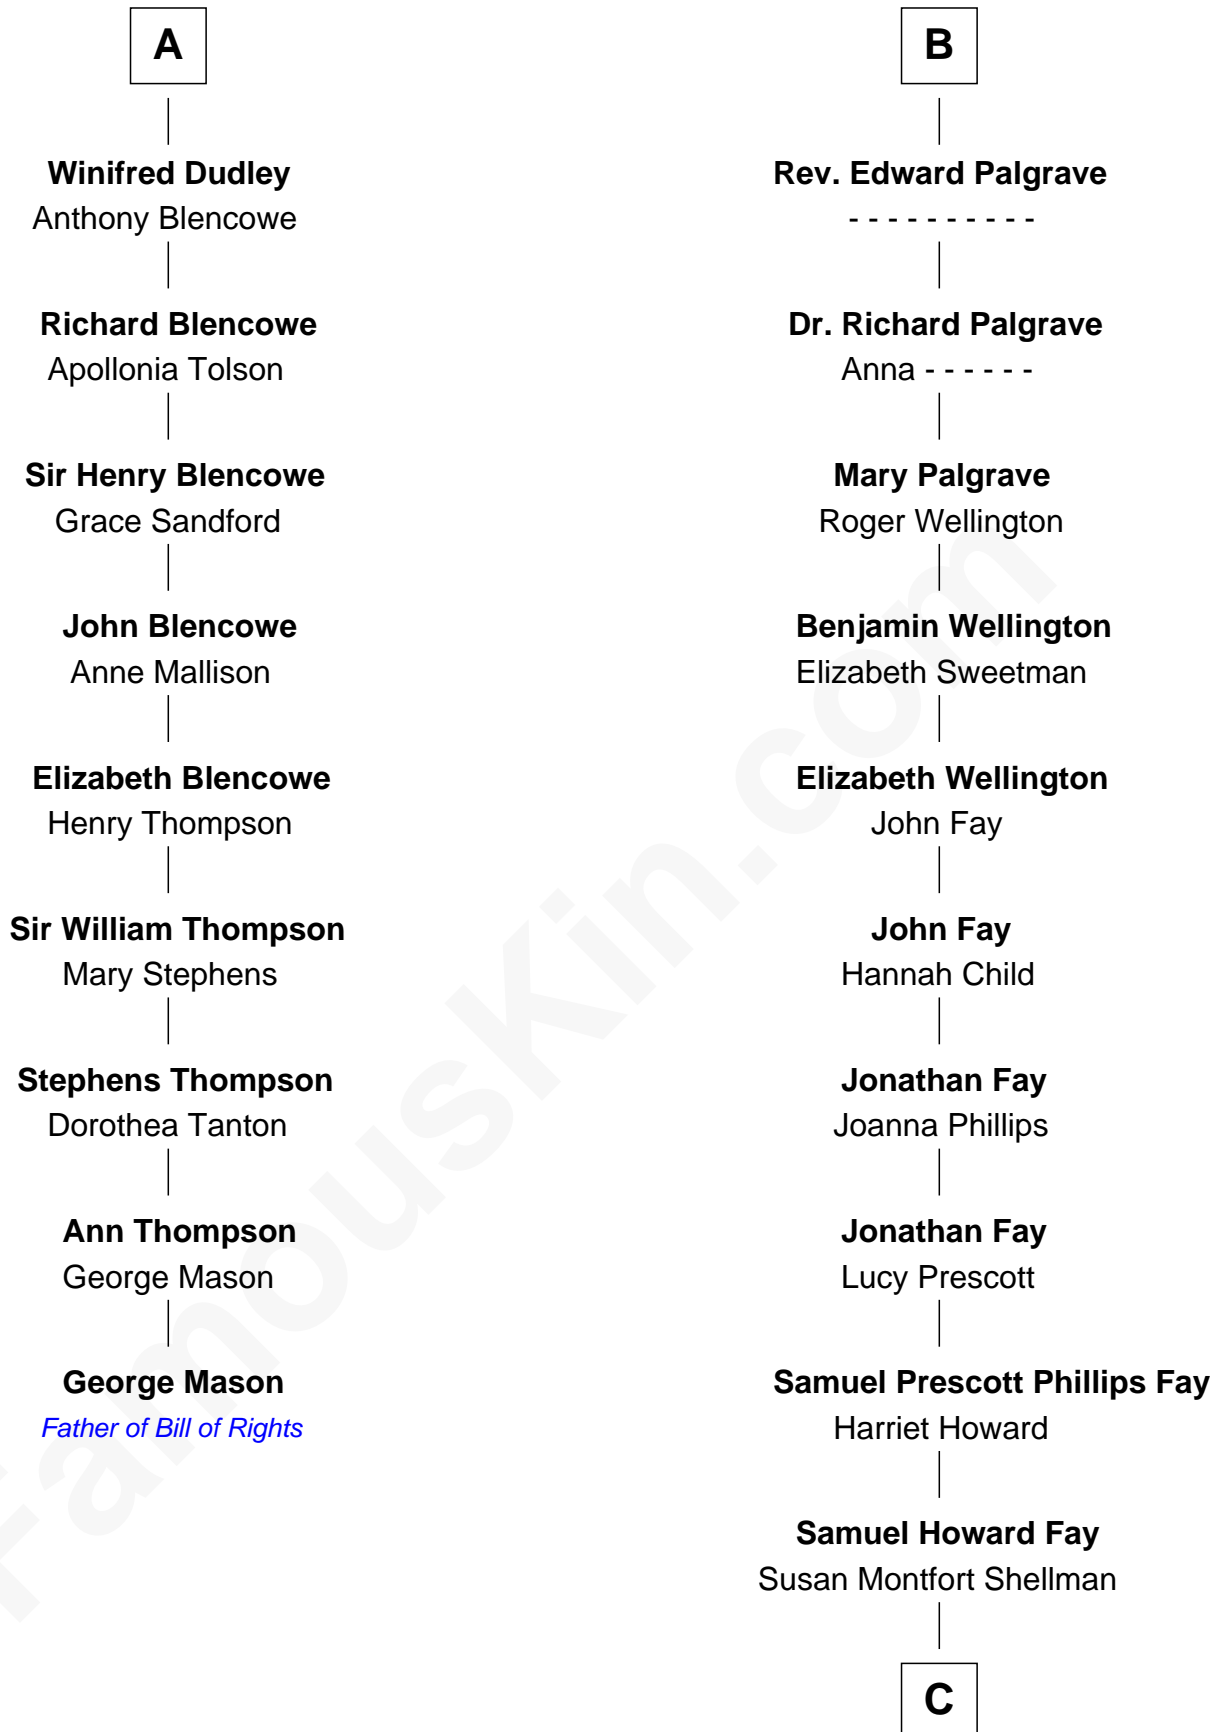

# FamousKin.com Relationship Chart of

**George Mason**

*Father of the U.S. Bill of Rights*

15th cousin 6 times removed of

**George W. Bush**

*43rd U.S. President*

**C**

**Harriet Eleanor Fay**  
Rev. James Smith Bush

**Samuel Prescott Bush**  
Flora Sheldon

**Prescott Sheldon Bush**  
Dorothy Wear Walker

**George Herbert Walker Bush**  
Barbara Pierce

**George W. Bush**  
*43rd U.S. President*

FamousKin.com