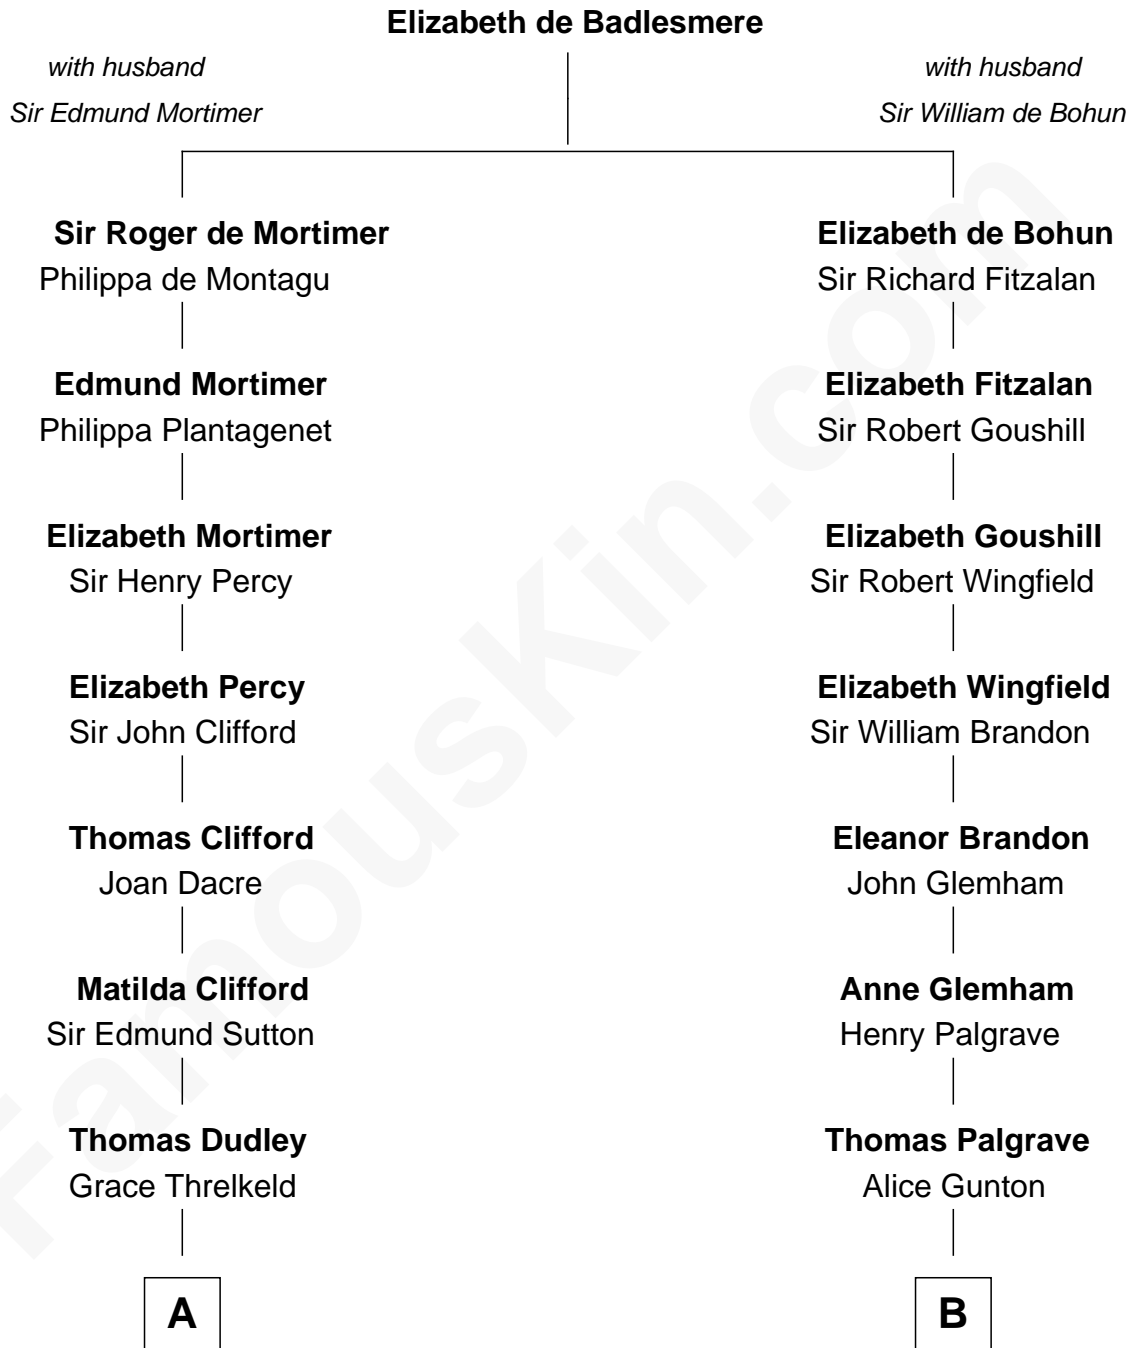

# FamousKin.com Relationship Chart of

**George Mason**

*Father of the U.S. Bill of Rights*

15th cousin 6 times removed of

**George W. Bush**

*43rd U.S. President*

**C**

**Harriet Eleanor Fay**  
Rev. James Smith Bush

**Samuel Prescott Bush**  
Flora Sheldon

**Prescott Sheldon Bush**  
Dorothy Wear Walker

**George Herbert Walker Bush**  
Barbara Pierce

**George W. Bush**  
*43rd U.S. President*

FamousKin.com