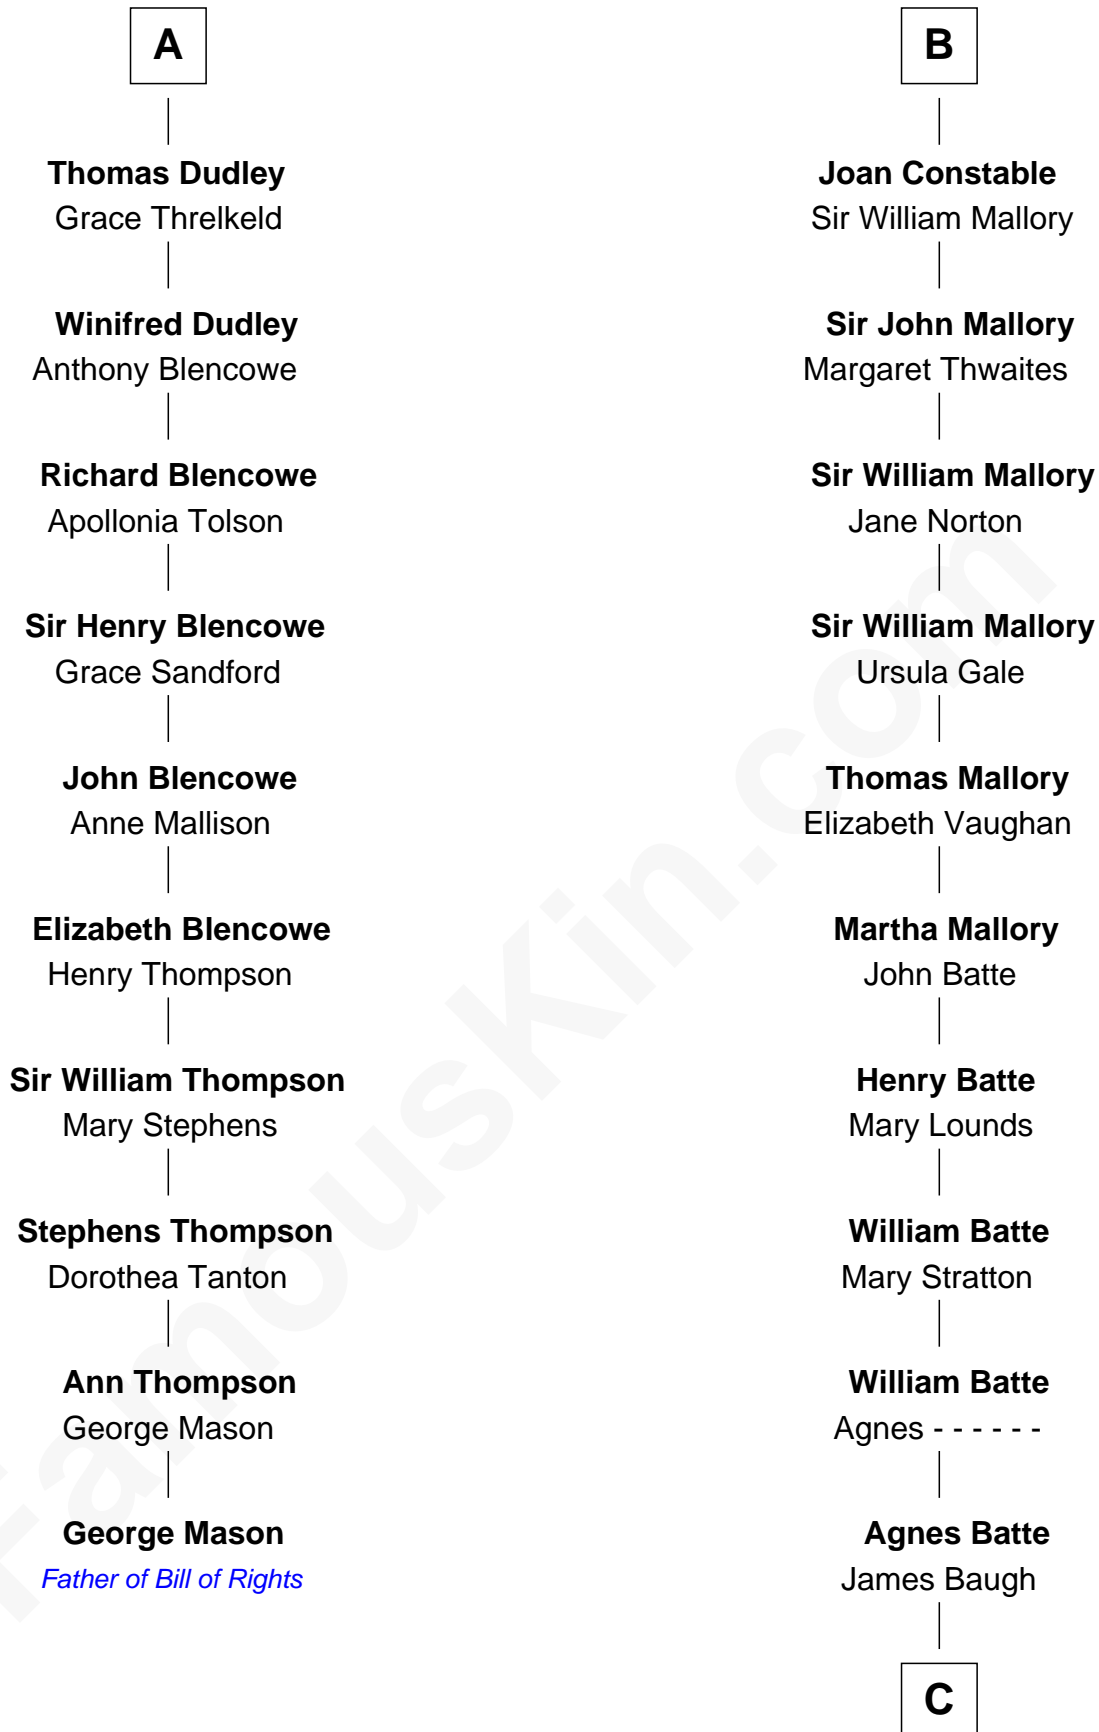

FamousKin.com Relationship Chart of

George Mason

Father of the U.S. Bill of Rights

16th cousin 5 times removed of

Judy Garland

Singer and Movie Actress

C

Richard Baugh