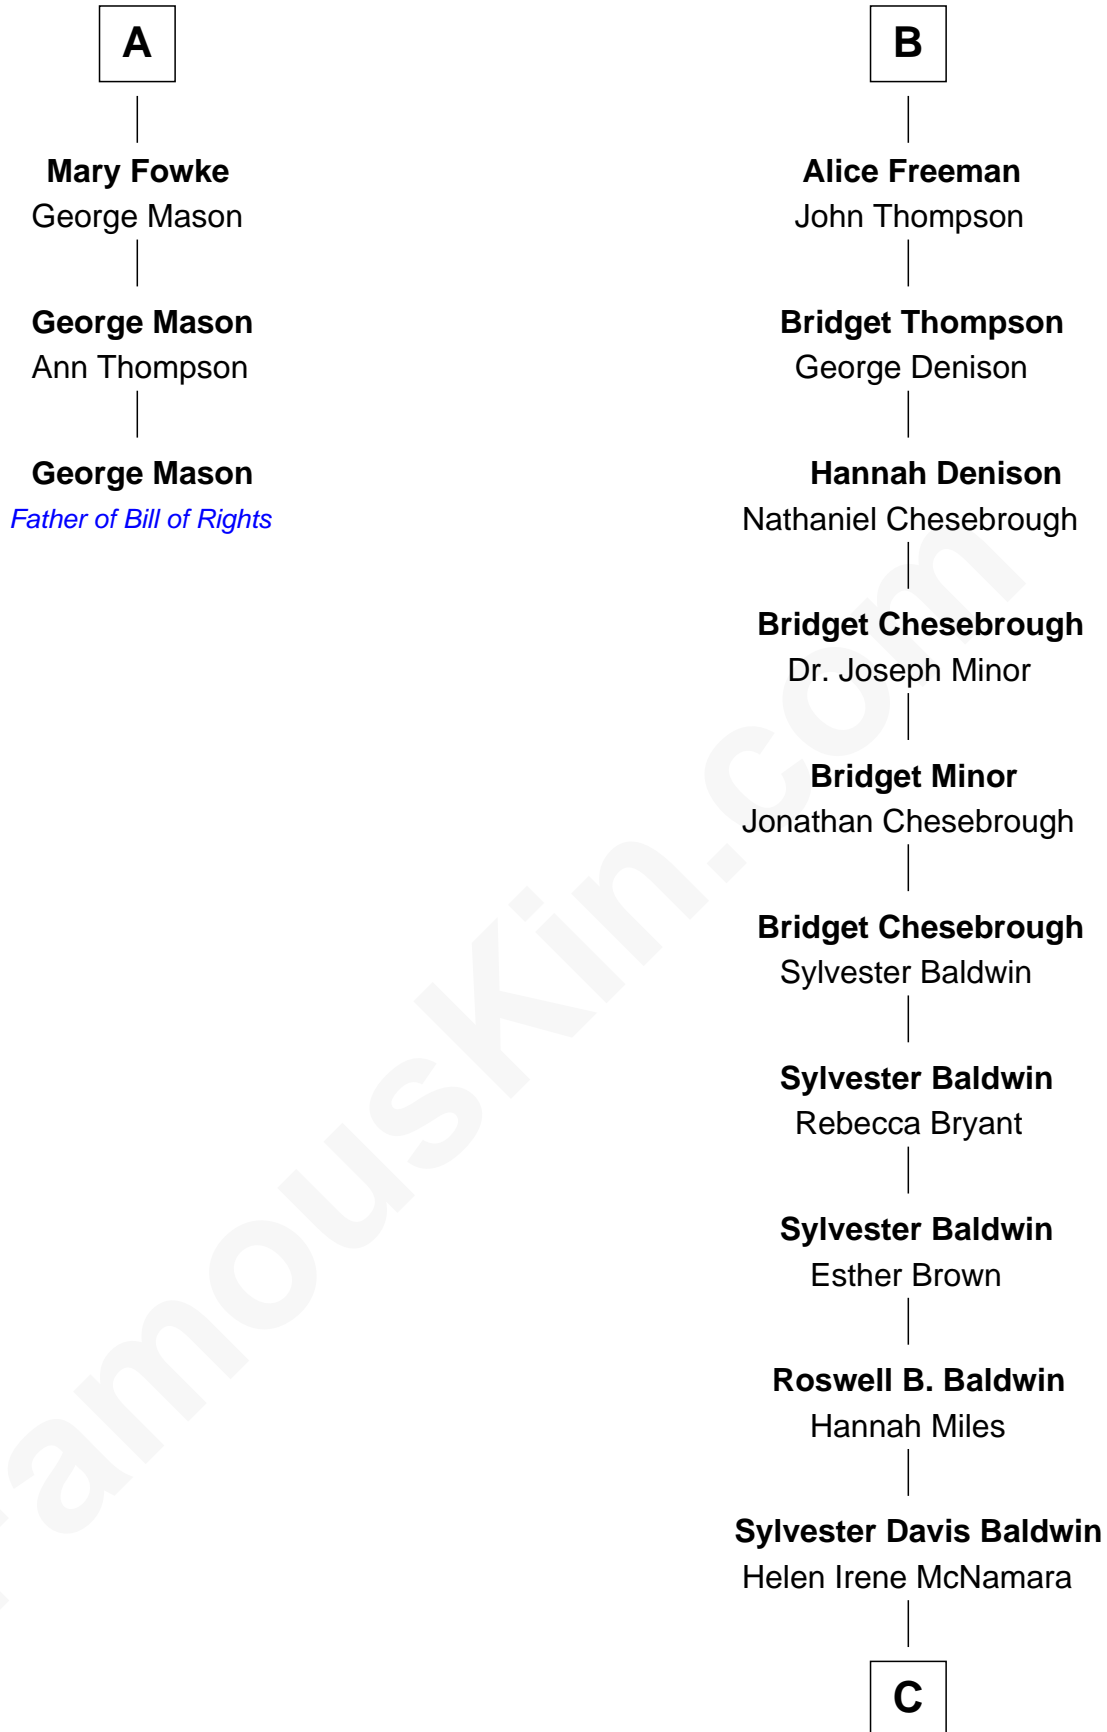

FamousKin.com Relationship Chart of

George Mason

Father of the U.S. Bill of Rights

9th cousin 10 times removed of

Alec Baldwin

Television and Movie Actor

Sir John Throckmorton

Eleanor Spinney

Thomas Winslow

Agnes Winslow

John Giffard

Thomas Giffard

Joan Langston

Amy Giffard

Richard Samwell

Susanna Samwell

Peter Edwards

Edward Edwards

Ursula Coles

Margaret Edwards

Henry Freeman

B

C

Alexander Rae Baldwin