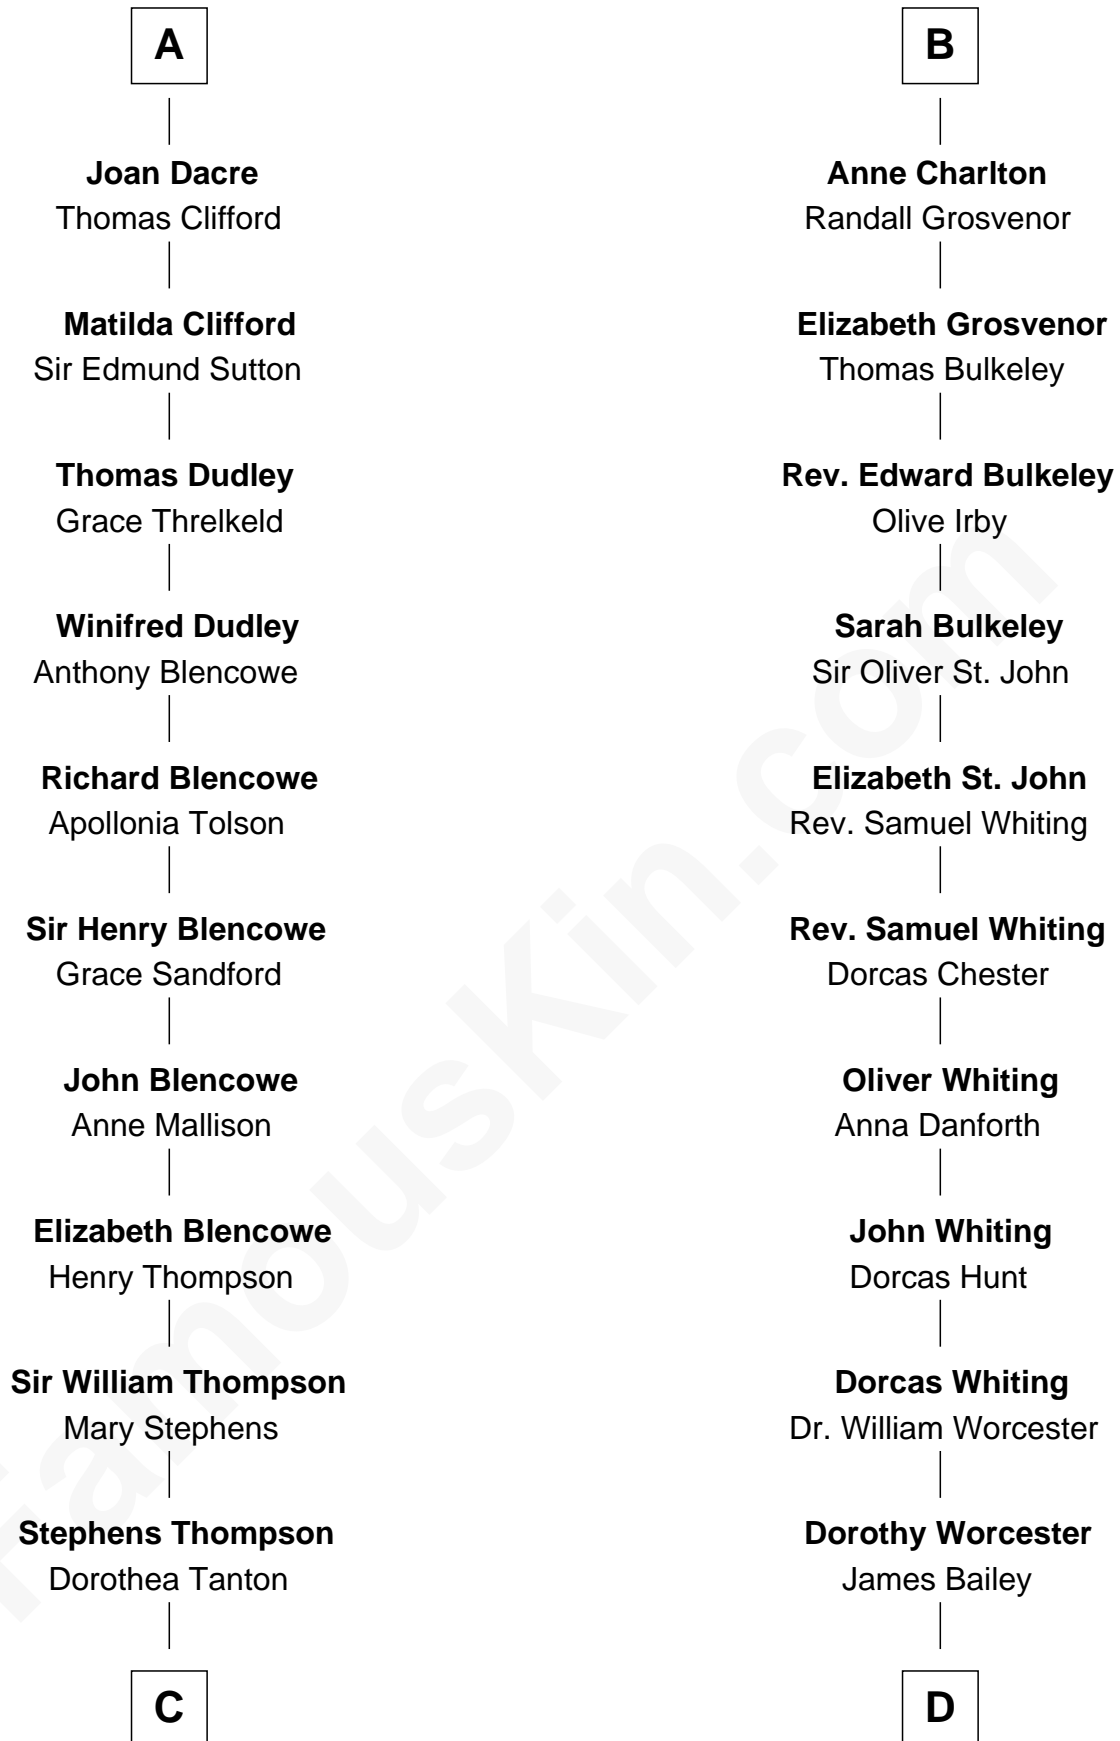

# FamousKin.com Relationship Chart of

**George Mason**

*Father of the U.S. Bill of Rights*

18th cousin 3 times removed of

**Bette Davis**

*Movie Actress*

**Nichole d'Aubenev**  
Sir Roger de Somery

**Margaret de Somery**

**Sir Henry de Erdington**

Joan de Wolvey

**Sir Giles de Erdington**

Elizabeth de Tolthorpe

**Margaret de Erdington**

Sir Roger Corbet

**Sir Robert Corbet**

Margaret - - - - -

**Mary Corbet**

Robert Charlton

**Richard Charlton**

Elizabeth Mainwaring

**B**

**C**

**Ann Thompson**

George Mason

**George Mason**

*Father of Bill of Rights*

**D**

**Benjamin W. Bailey**

Latta Hopkins

**Harriet Jane Bailey**

Charles Otis Thompson

**Harriet Eugenia Thompson**