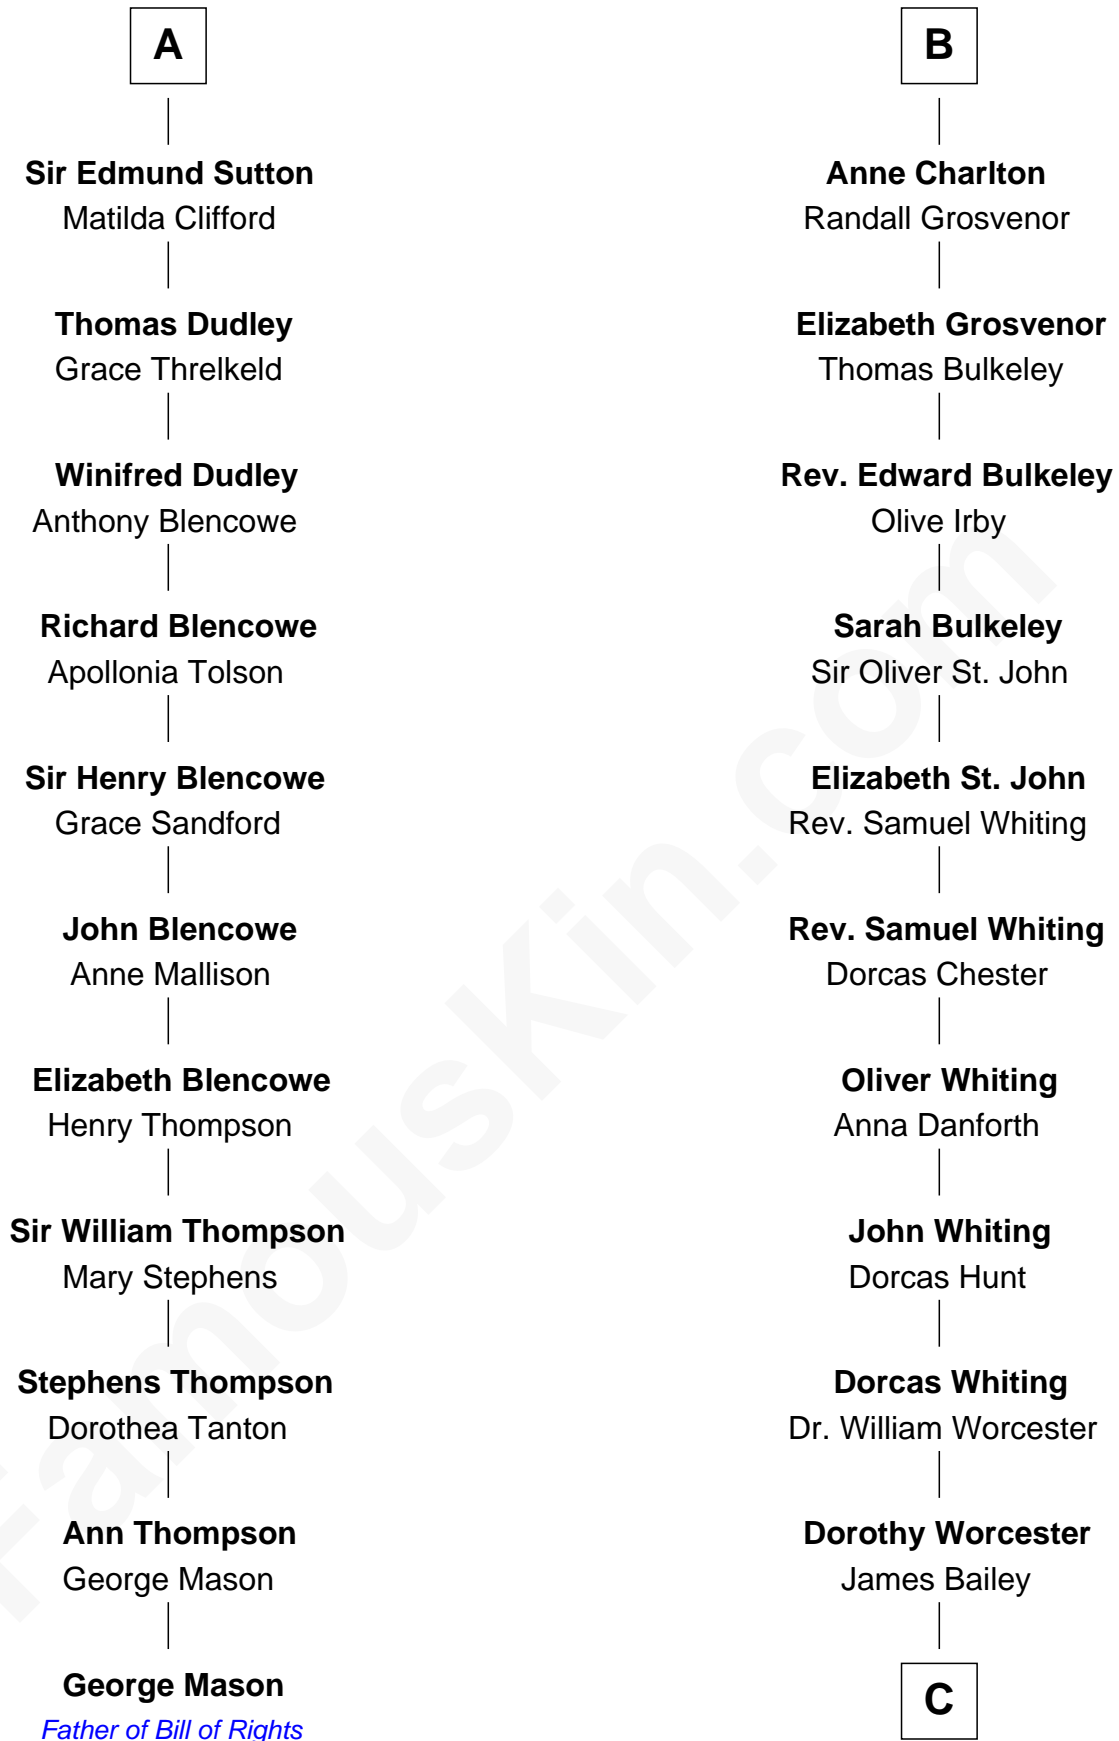

FamousKin.com Relationship Chart of

George Mason

Father of the U.S. Bill of Rights

17th cousin 4 times removed of

Bette Davis

Movie Actress

C

Benjamin W. Bailey

Latta Hopkins

Harriet Jane Bailey

Charles Otis Thompson

Harriet Eugenia Thompson

William Aaron Favor

Ruth Augusta Favor

Harlow Morrell Davis

Bette Davis