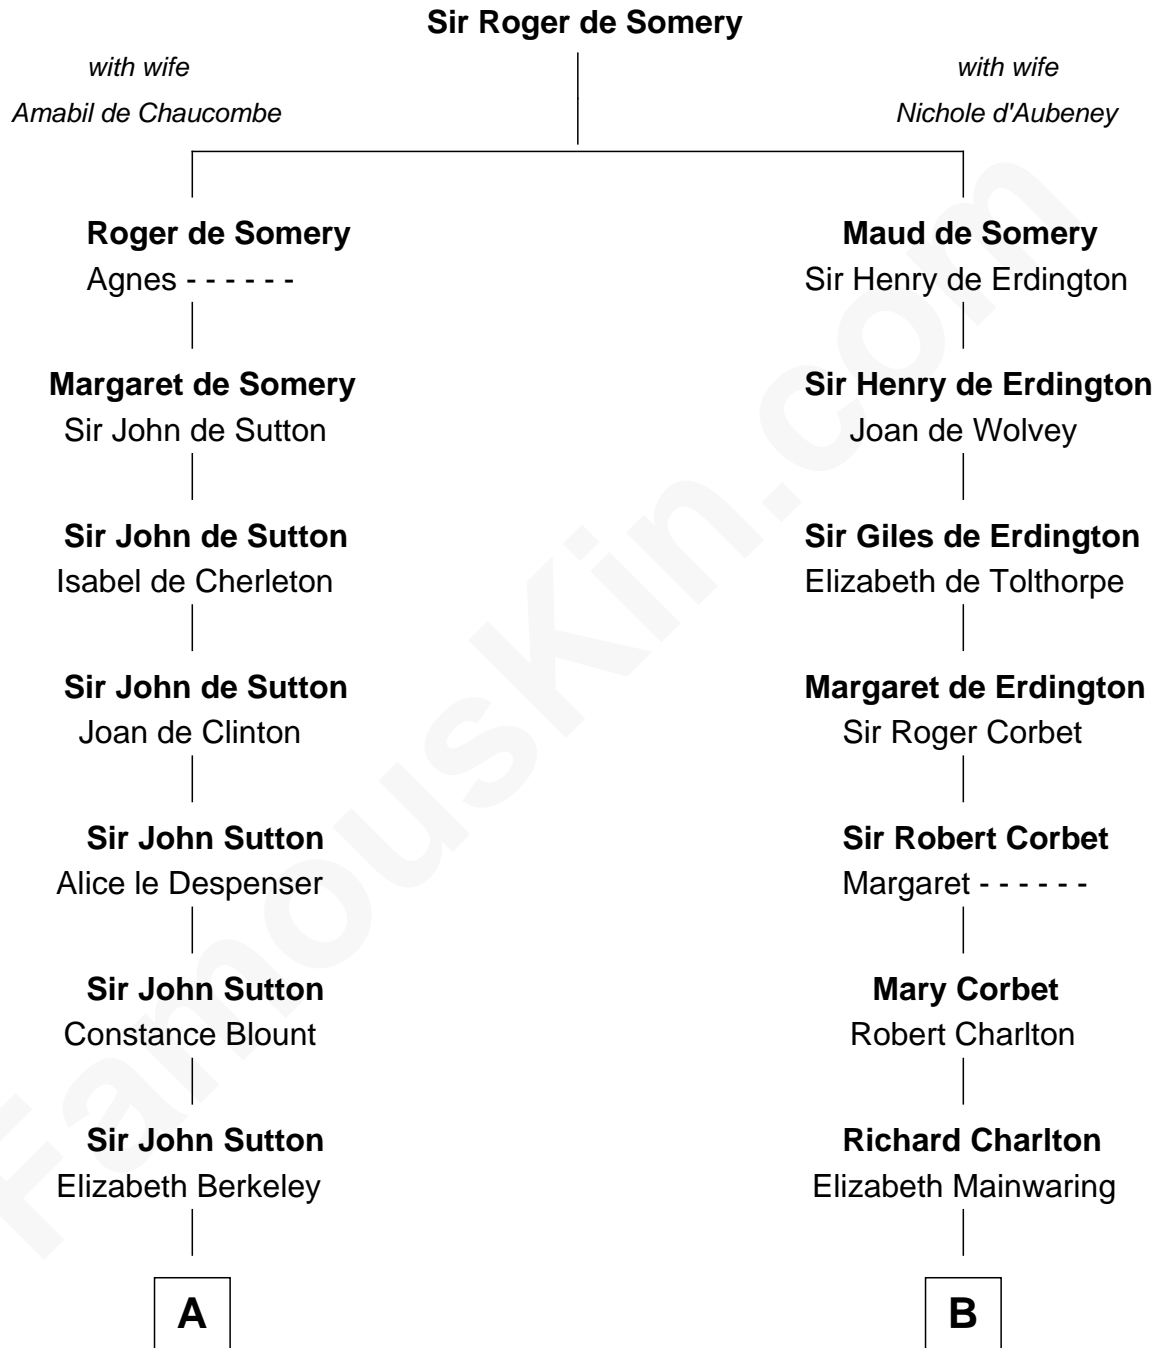

FamousKin.com Relationship Chart of

George Mason

Father of the U.S. Bill of Rights

17th cousin 4 times removed of

Bette Davis

Movie Actress

C

Benjamin W. Bailey

Latta Hopkins

Harriet Jane Bailey

Charles Otis Thompson

Harriet Eugenia Thompson

William Aaron Favor

Ruth Augusta Favor

Harlow Morrell Davis

Bette Davis