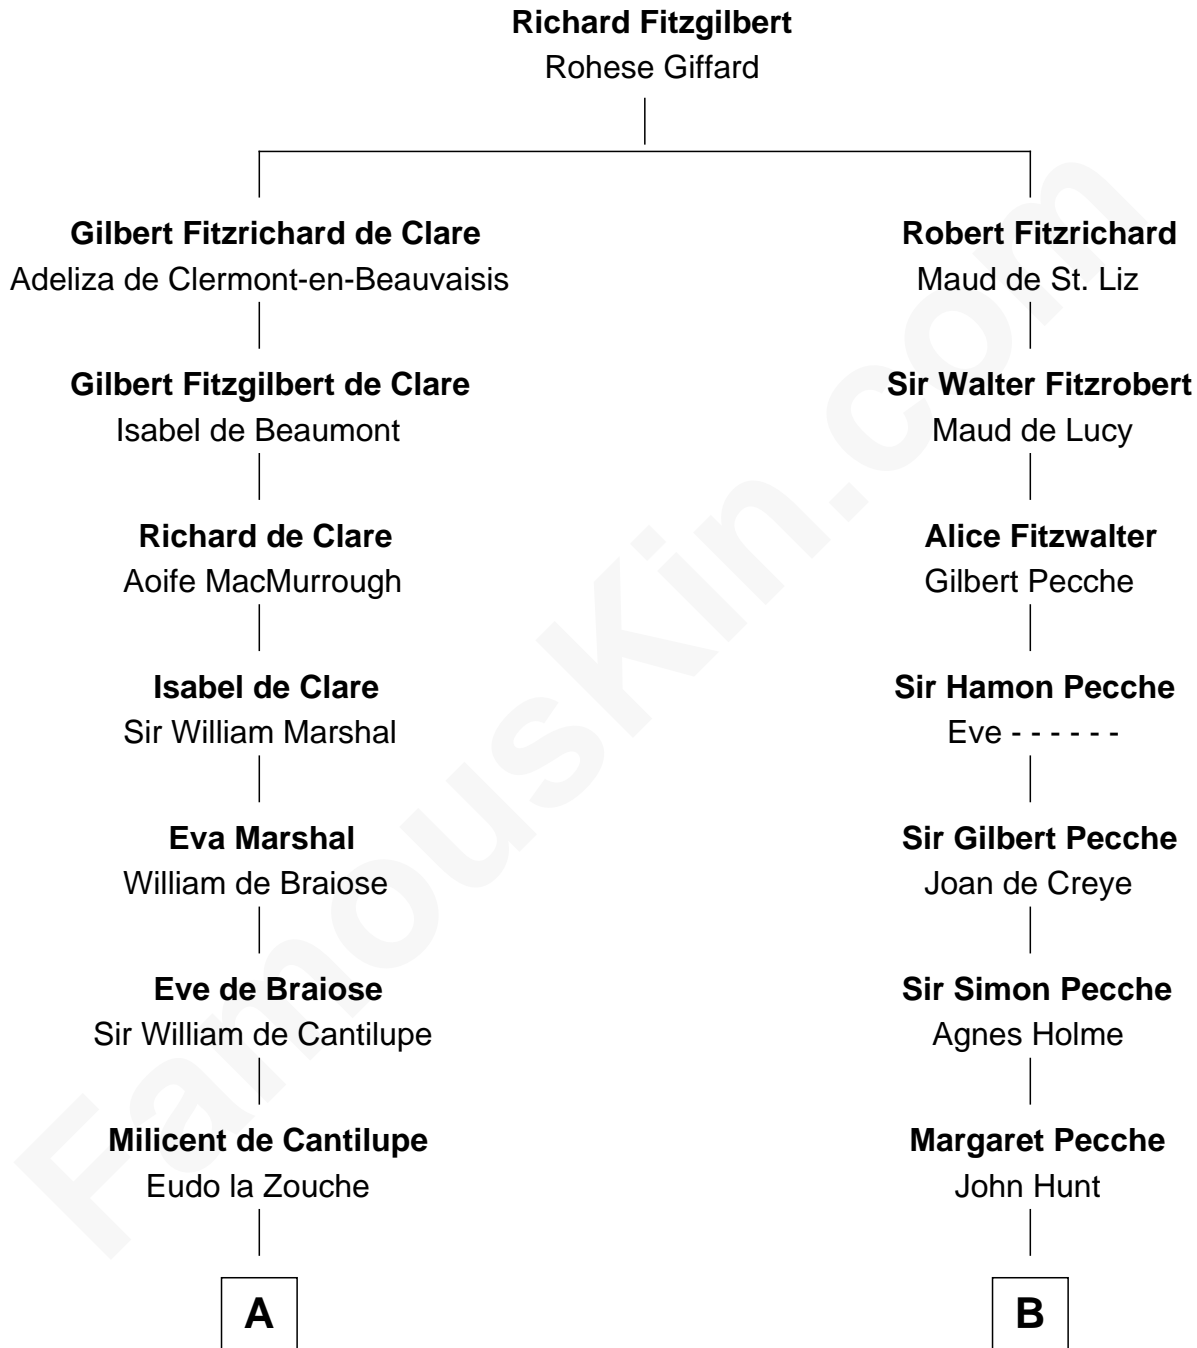

# FamousKin.com Relationship Chart of

**George Mason**

*Father of the U.S. Bill of Rights*

21st cousin of

**Eliphalet Remington**

*Founder of Remington Arms Company*

**C**

**Elizabeth Blencowe**

Henry Thompson

**Sir William Thompson**

Mary Stephens

**Stephens Thompson**

Dorothea Tanton

**Ann Thompson**

George Mason

**George Mason**