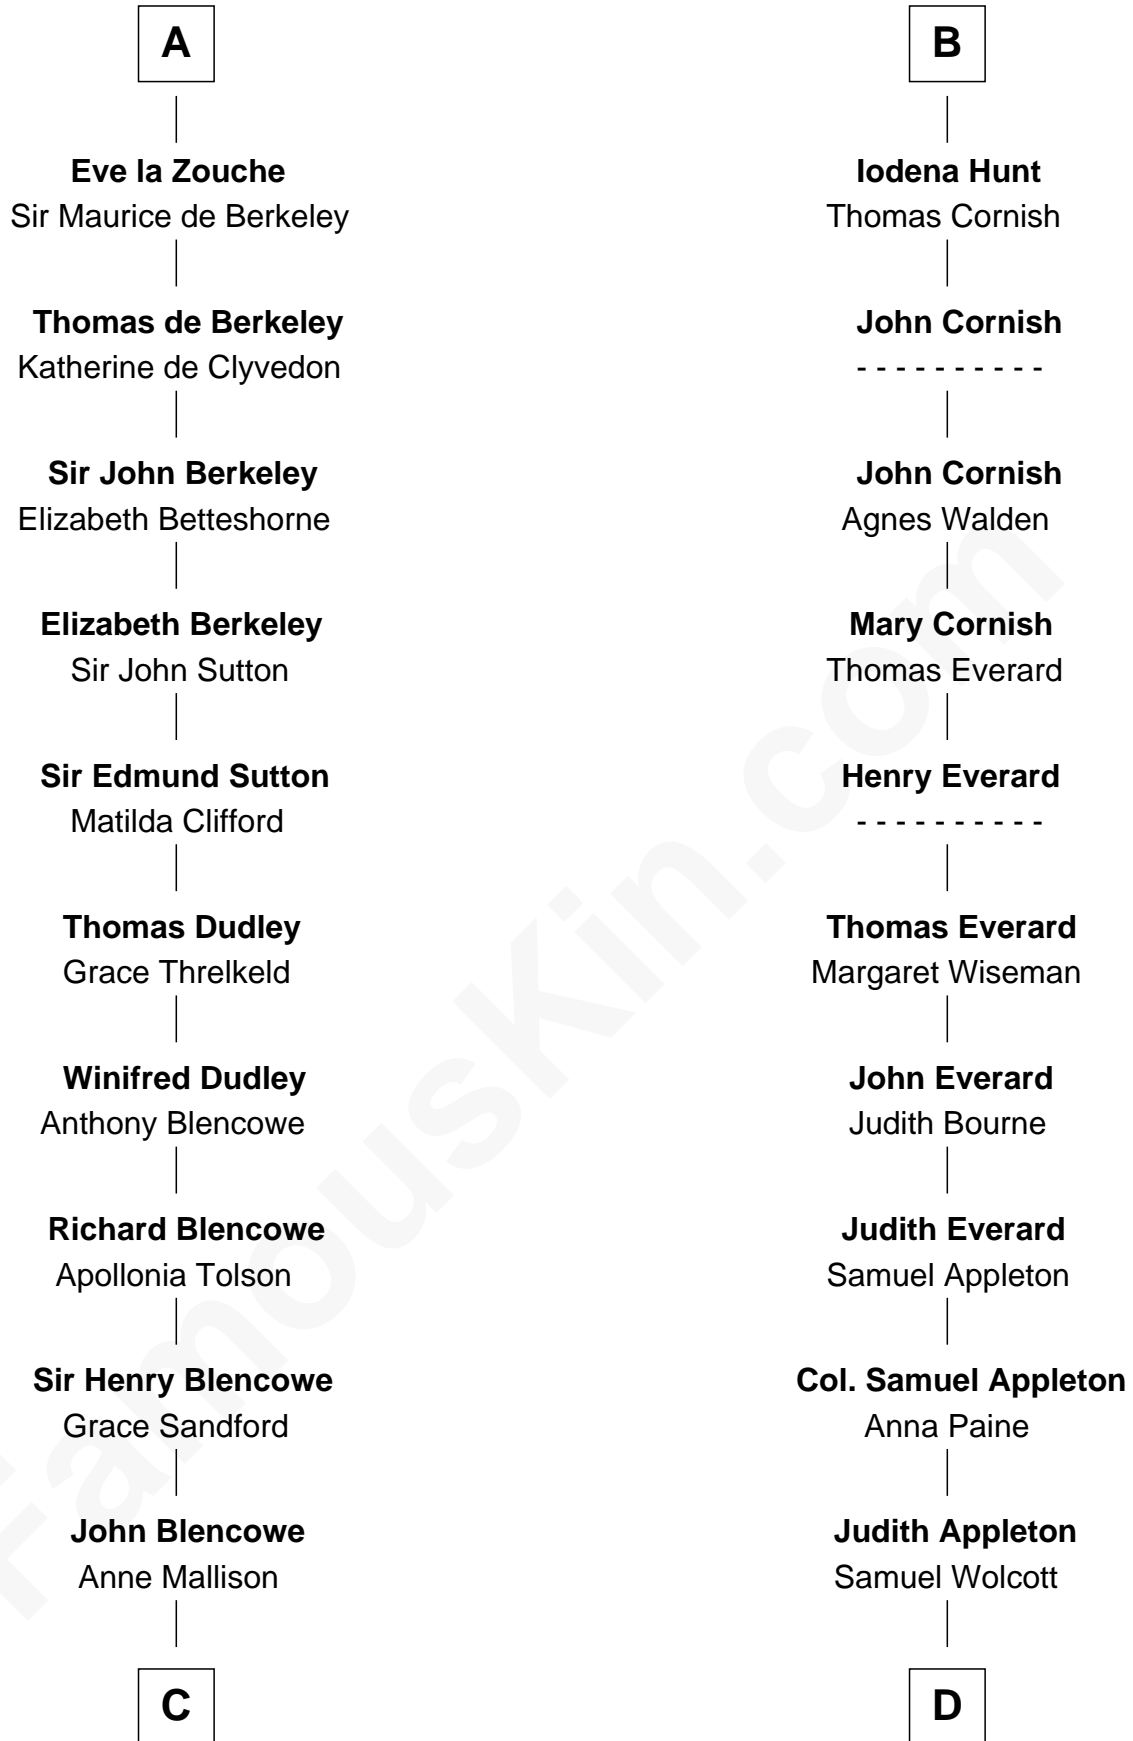

# FamousKin.com Relationship Chart of

**George Mason**

*Father of the U.S. Bill of Rights*

21st cousin of

**Eliphalet Remington**

*Founder of Remington Arms Company*

**C**

**Elizabeth Blencowe**

Henry Thompson

**Sir William Thompson**

Mary Stephens

**Stephens Thompson**

Dorothea Tanton

**Ann Thompson**

George Mason

**George Mason**

*Father of Bill of Rights*

**D**

**Sarah Wolcott**

Robert Welles

**Sarah Welles**

Jonathan Robbins

**Sarah Robbins**

Elisha Kilbourn