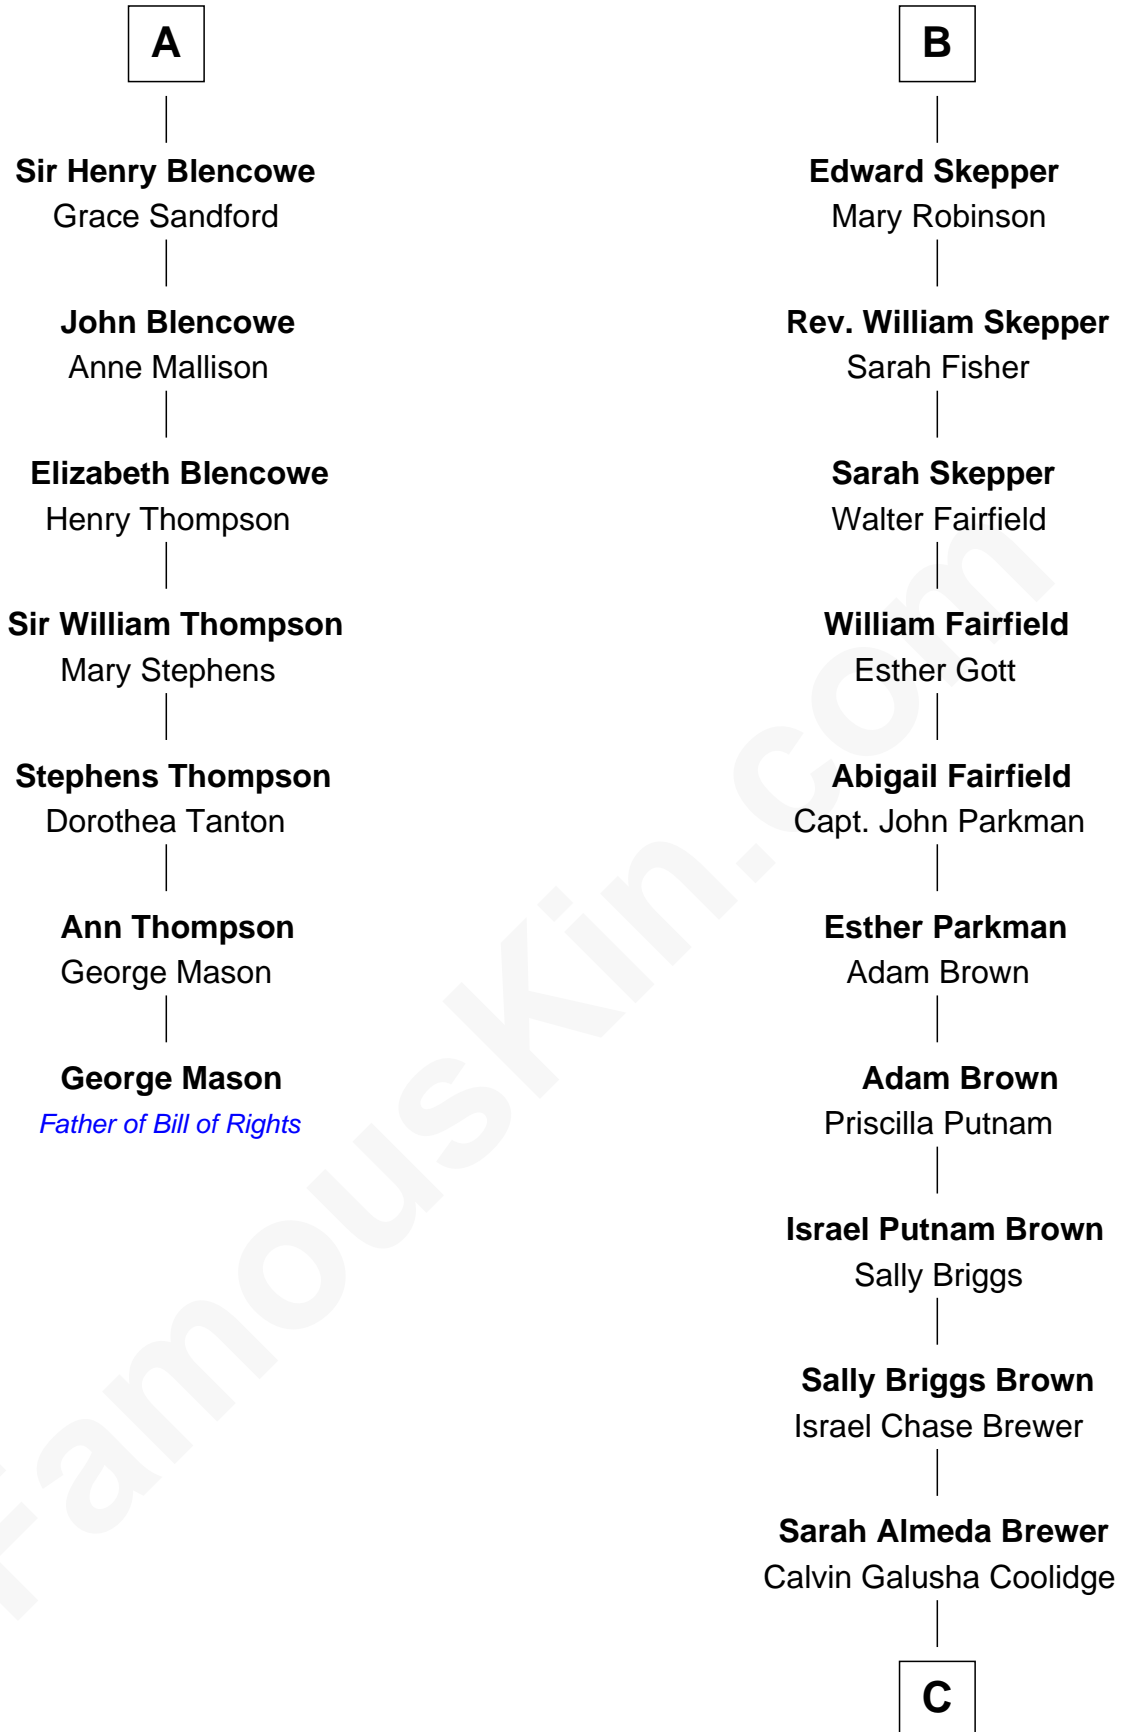

# FamousKin.com Relationship Chart of

**George Mason**

*Father of the U.S. Bill of Rights*

13th cousin 5 times removed of

**Calvin Coolidge**

*30th U.S. President*

**Sir Hugh de Stafford**  
Philippa de Beauchamp

Michael de la Pole

**Isabel de la Pole**

Thomas Morley

**Anne Morley**

Sir John Hastings

**Elizabeth Hastings**

Sir Robert Hildyard

**Sir Piers Hildyard**

Joan de la See

**Isabel Hildyard**

Ralph Legard

**Joan Ledgard**

Richard Skepper

**B**

**C**

**Col. John Calvin Coolidge**