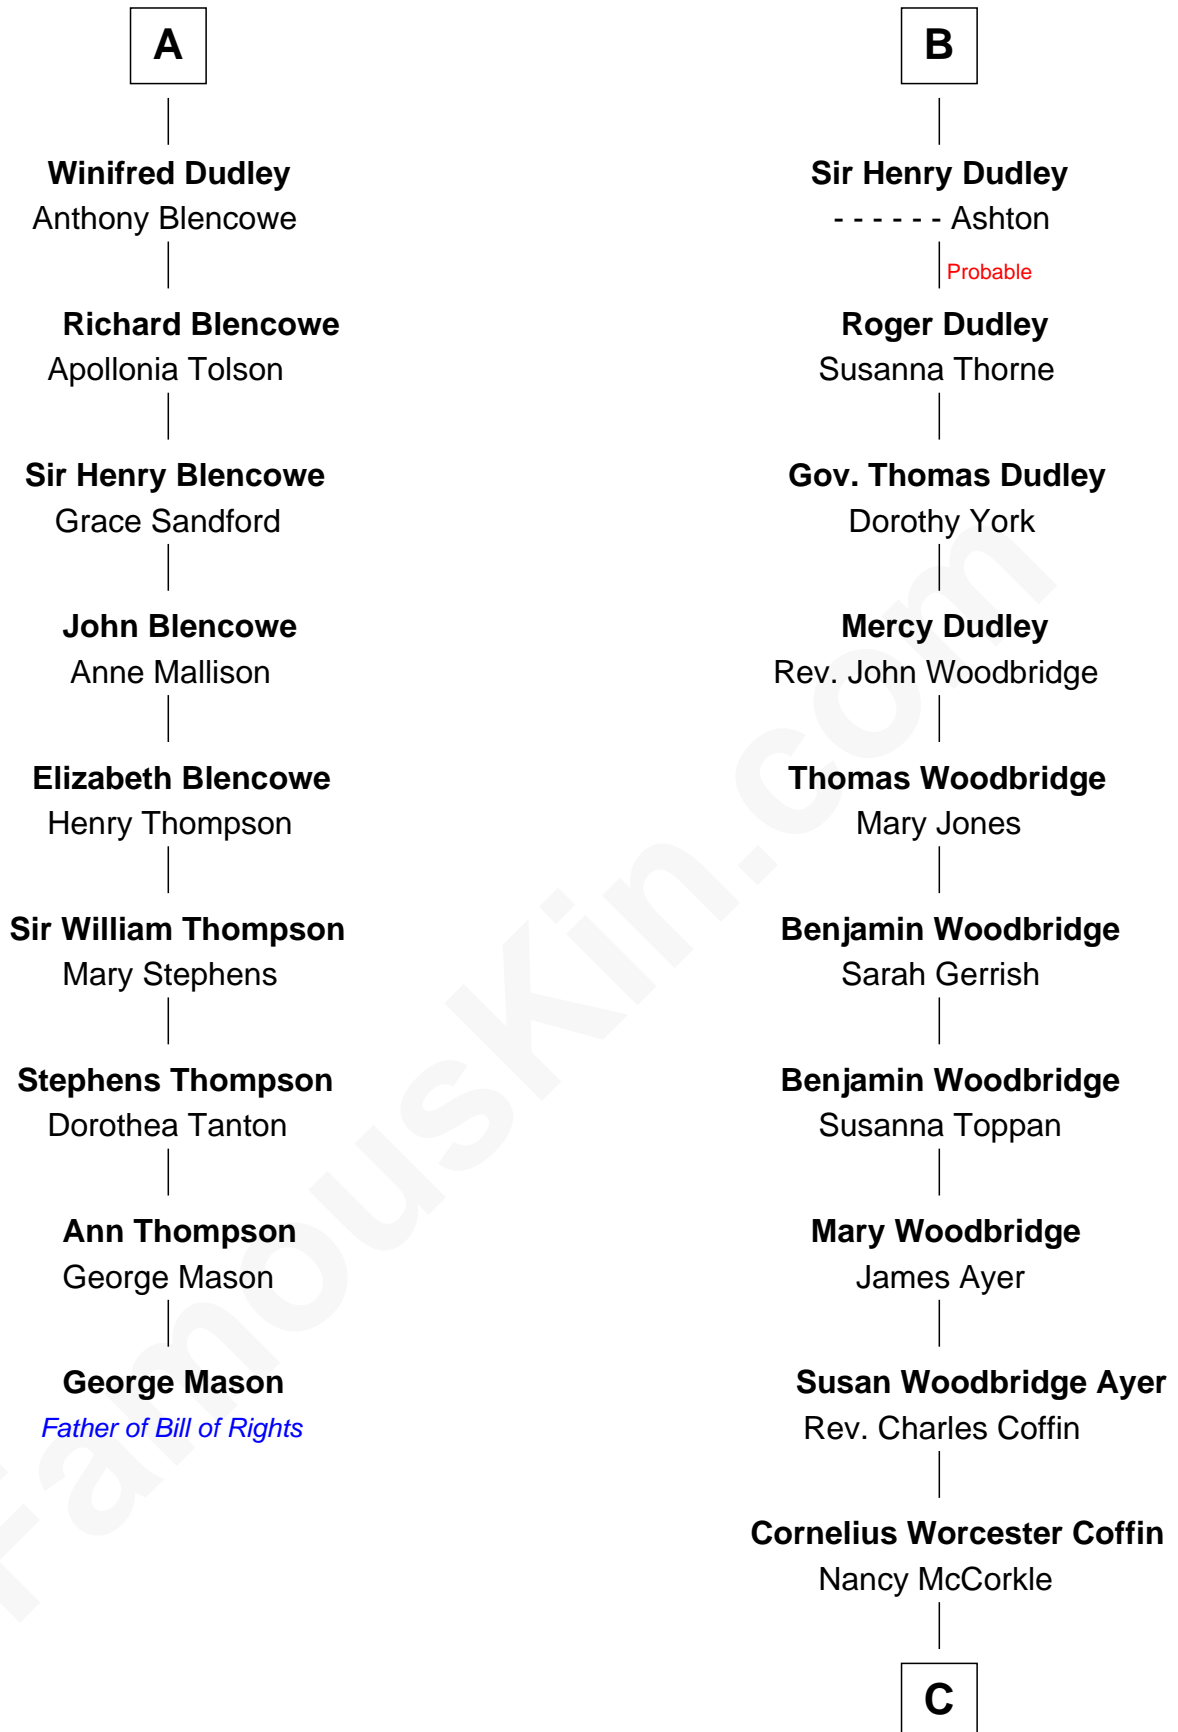

### George Mason

*Father of the U.S. Bill of Rights*

15th cousin 4 times removed of

### Tennessee Williams

*Author of A Streetcar Named Desire*

**Henry Plantagenet**  
Maud de Chaworth

**Mary Plantagenet**  
Henry de Percy

**Sir Henry Percy**  
Margaret de Neville

**Sir Henry Percy**  
Elizabeth Mortimer

**Elizabeth Percy**  
Sir John Clifford

**Thomas Clifford**  
Joan Dacre

**Matilda Clifford**  
Sir Edmund Sutton

**Thomas Dudley**  
Grace Threlkeld

**A**

**Eleanor Plantagenet**  
Richard Fitzalan

**Alice Fitzalan**  
Sir Thomas de Holand

**Eleanor Holand**  
Edward Cherleton

**Joyce Cherleton**  
Sir John Tiptoft

**Joyce Tiptoft**  
Sir Edmund Sutton

**Sir Edward Sutton**  
Cecily Willoughby

**Sir John Sutton**  
Cecily Grey

**B**

**C**

**Isabelle Coffin**