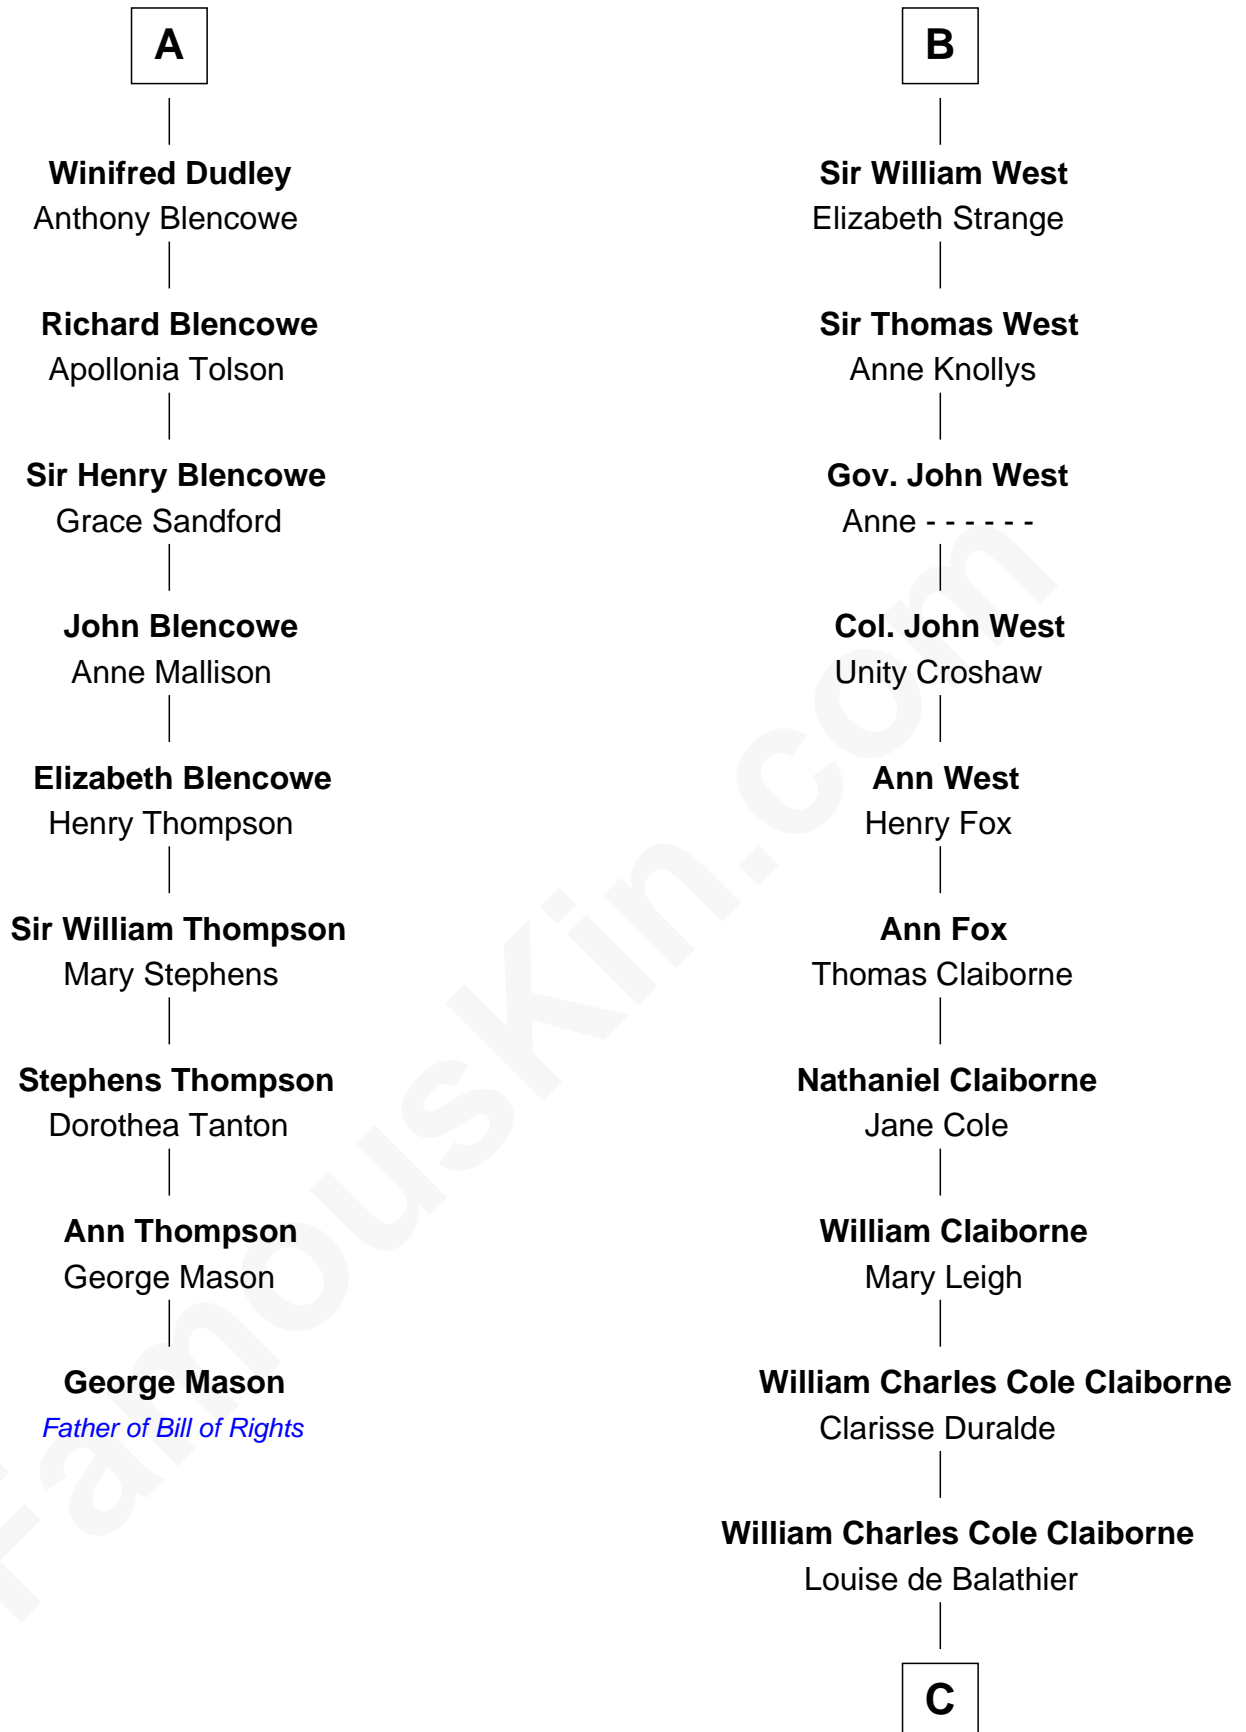

# FamousKin.com Relationship Chart of

**George Mason**

*Father of the U.S. Bill of Rights*

15th cousin 4 times removed of

**Liz Claiborne**

*Fashion Designer and Founder of Liz Claiborne Inc.*

**Henry Plantagenet**  
Maud de Chaworth

**Mary Plantagenet**  
Henry de Percy

**Sir Henry Percy**  
Margaret de Neville

**Sir Henry Percy**  
Elizabeth Mortimer

**Elizabeth Percy**  
Sir John Clifford

**Thomas Clifford**  
Joan Dacre

**Matilda Clifford**  
Sir Edmund Sutton

**Thomas Dudley**  
Grace Threlkeld

**A**

**Joan of Lancaster**  
John de Mowbray

**Eleanor Mowbray**  
Roger de la Warre

**Joan de la Warre**  
Sir Thomas West

**Sir Reynold West**  
Margaret Thorley

**Sir Richard West**  
Katherine Hungerford

**Sir Thomas West**  
Eleanor Copley

**Sir George West**  
Elizabeth Morton

**B**

**C**

—  
**Fernand Claiborne**  
Marie Louise Villeré

—  
**Omer Villere Claiborne**  
Carolyn Louise Fenner

—  
**Liz Claiborne**  
*Found of Liz Claiborne Inc.*