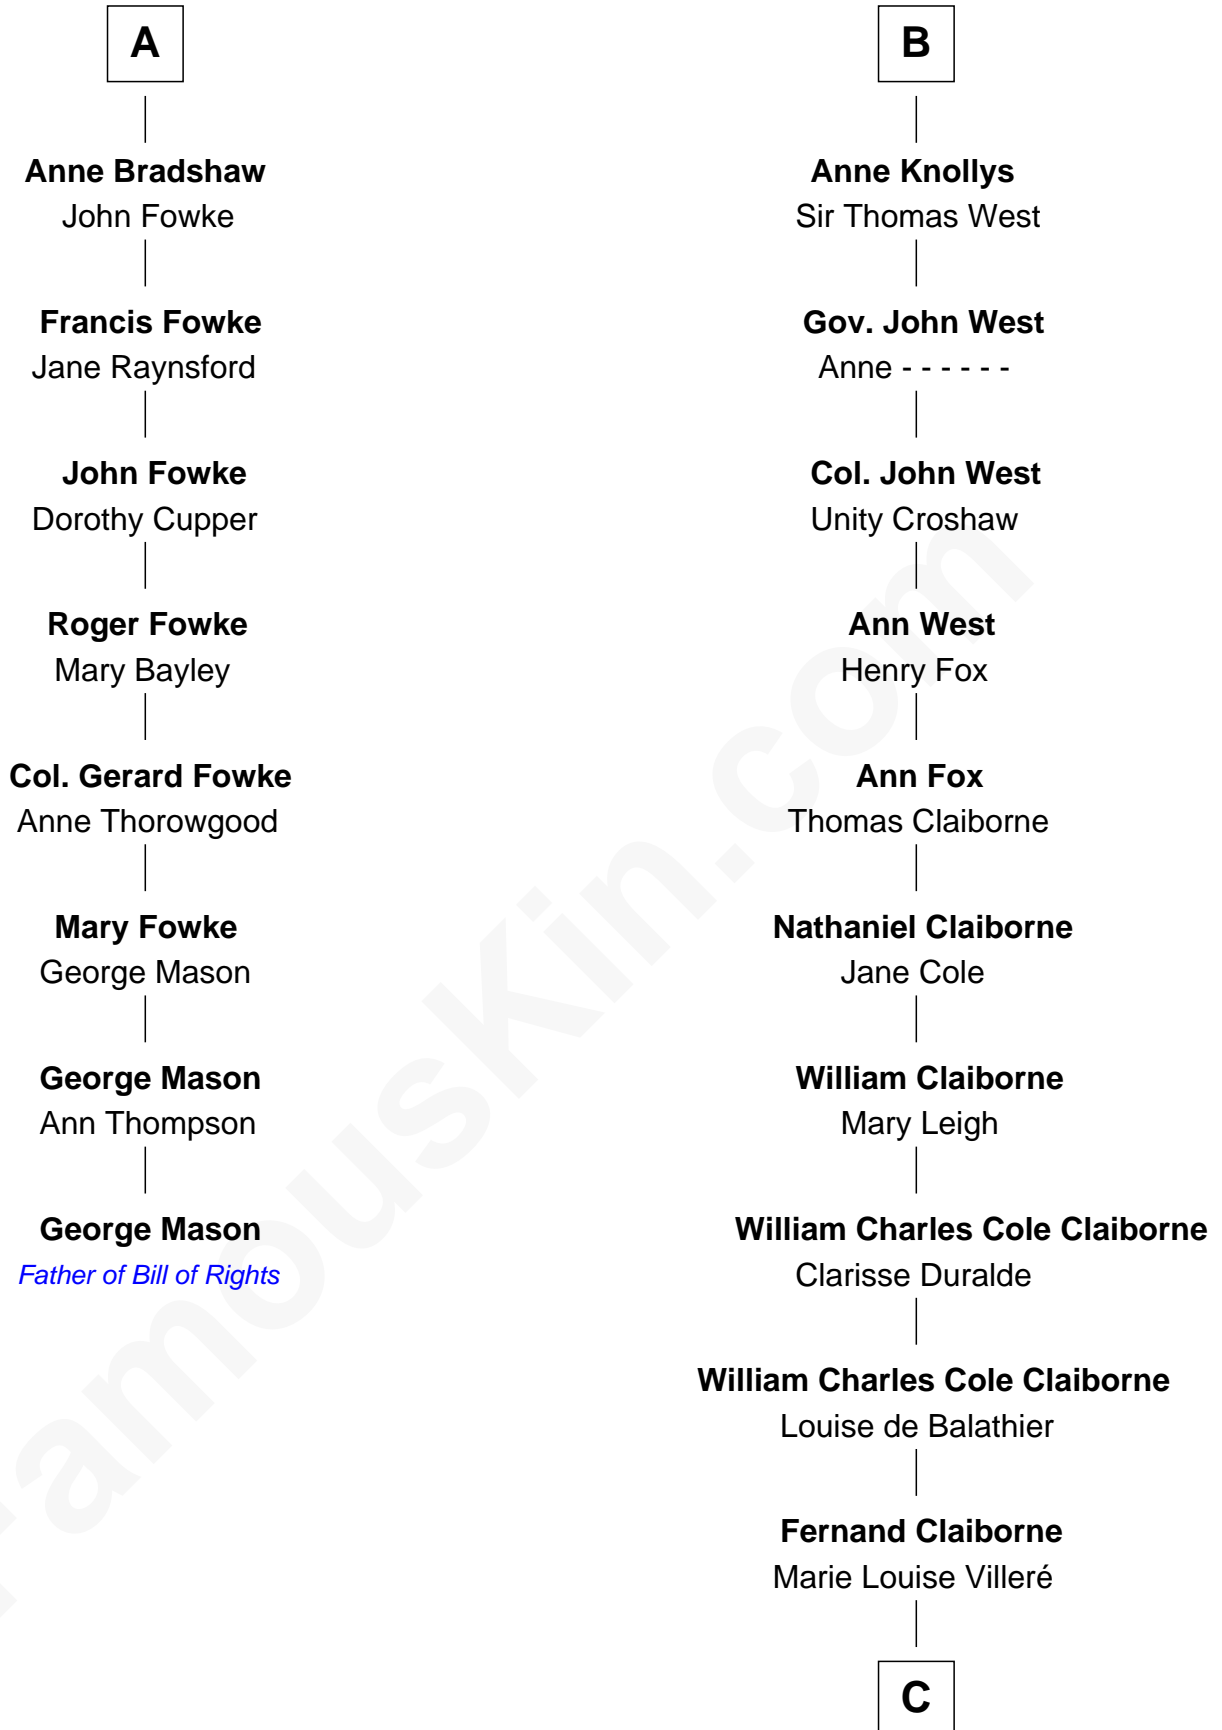

# FamousKin.com Relationship Chart of

**George Mason**

*Father of the U.S. Bill of Rights*

14th cousin 4 times removed of

**Liz Claiborne**

*Fashion Designer and Founder of Liz Claiborne Inc.*

**John de Welles**

Isabel Brereton

**John Aston**

Elizabeth Delves

**Margaret Aston**

John Kinnersley

**Isabel Kinnersley**

John Bradshaw

**A**

**Anne de Welles**

James Butler

**James Butler**

Joan Beauchamp

**Sir Thomas Butler**

Anne Hankeford

**Margaret Butler**

Sir William Boleyn

**Thomas Boleyn**

Elizabeth Howard

**Mary Boleyn**

Sir William Carey

**Catherine Carey**

Sir Francis Knollys

**B**

**C**