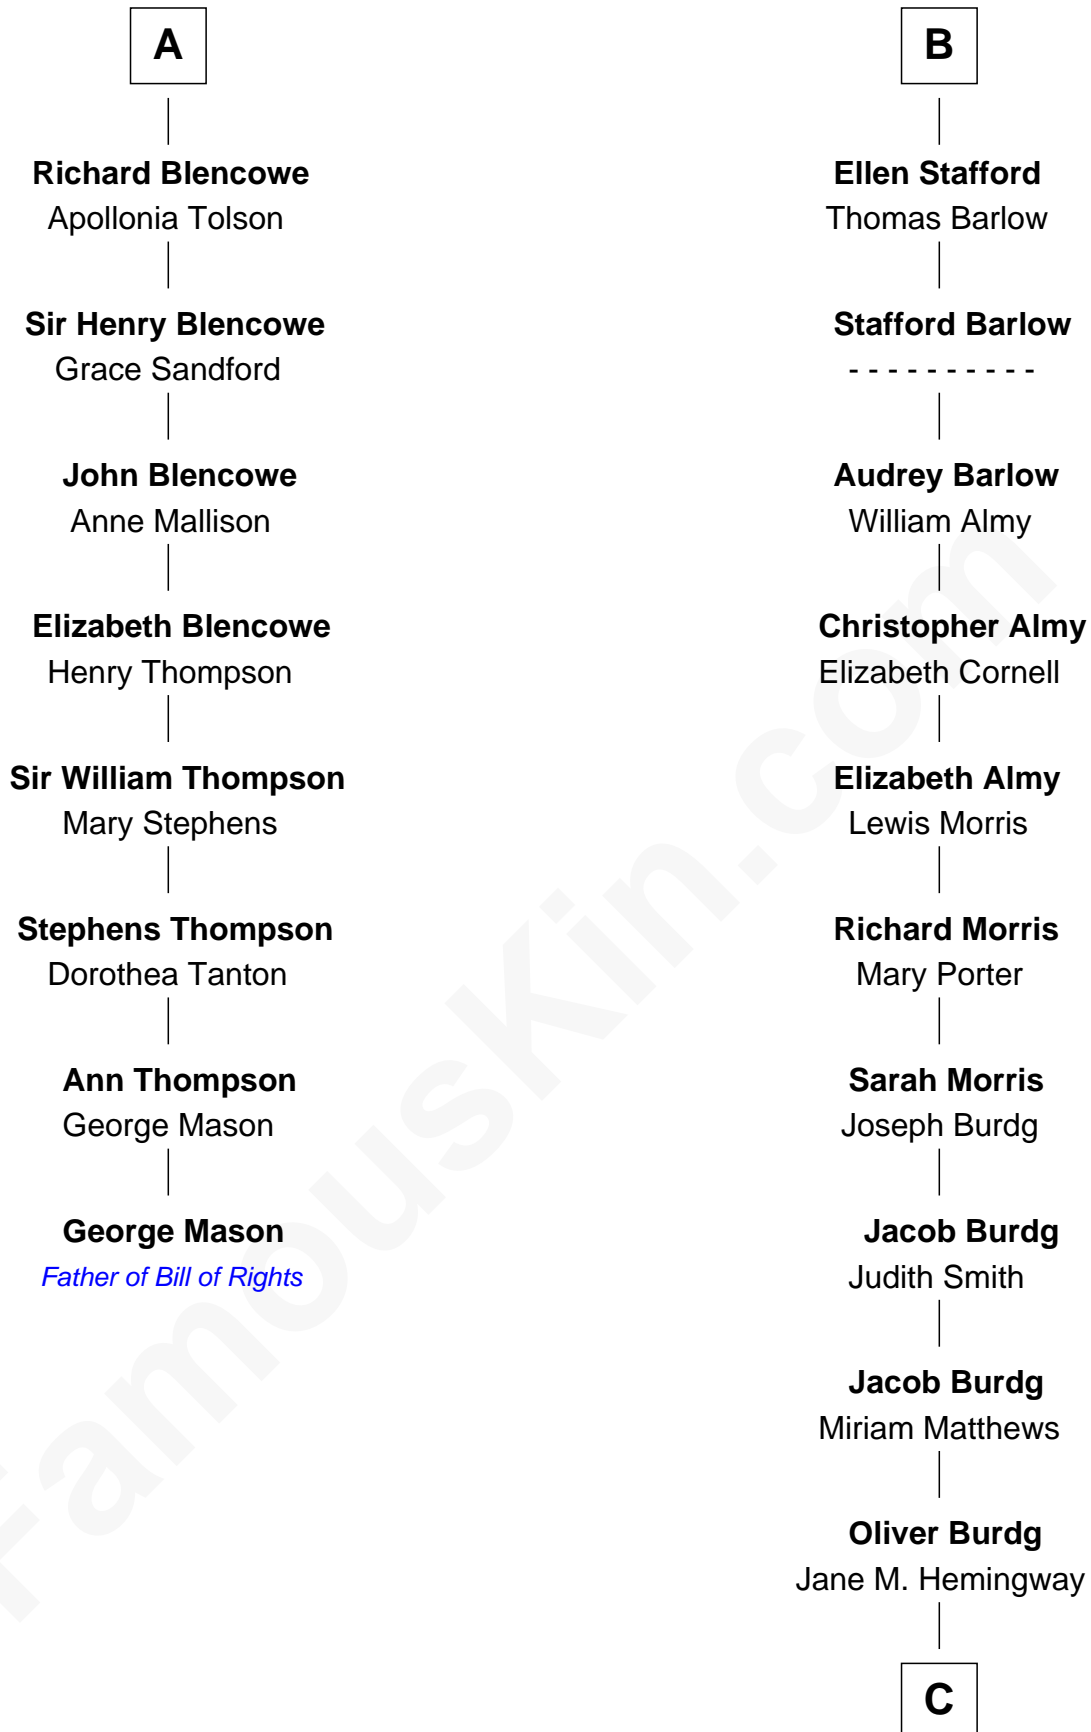

# FamousKin.com Relationship Chart of

**George Mason**

*Father of the U.S. Bill of Rights*

14th cousin 5 times removed of

**Richard Nixon**

*37th U.S. President*

**Ralph de Stafford**

*with wife  
Margaret de Audley*

**Humphrey Stafford**  
Katherine Fray

**Thomas Dudley**  
Grace Threlkeld

**Sir Humphrey Stafford**  
Margaret Fogge

**Winifred Dudley**  
Anthony Blencowe

**Sir Humphrey Stafford**  
Margaret Tame

**A**

**B**

**C**

—  
**Almira Park Burdg**  
Franklin Milhous

—  
**Hannah Milhous**  
Francis Anthony Nixon

—  
**Richard Nixon**  
*37th U.S. President*

FamousKin.com