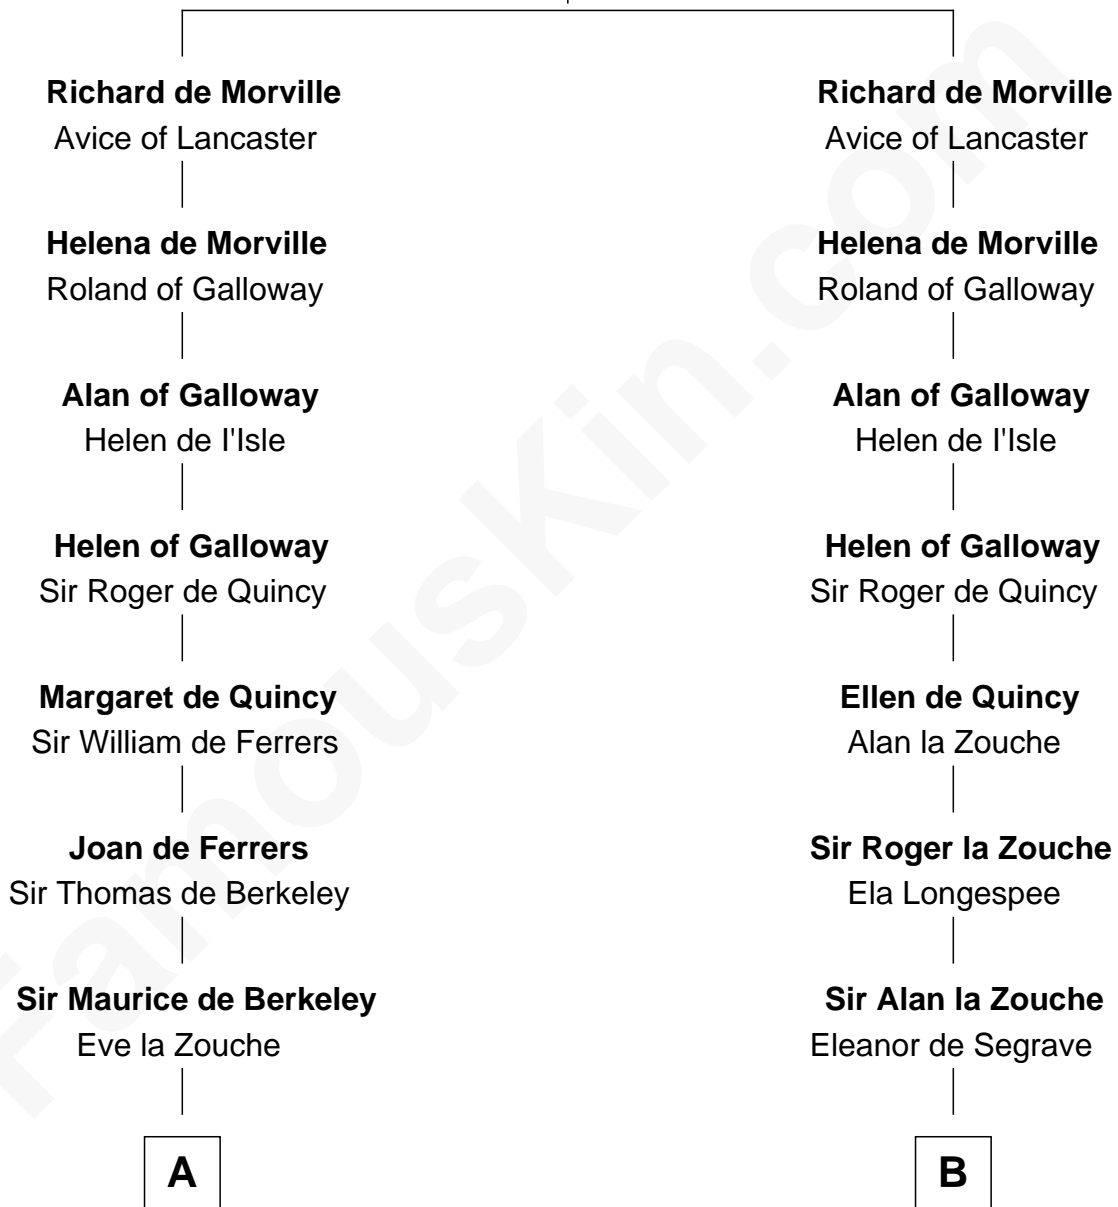

# FamousKin.com Relationship Chart of

**George Mason**

*Father of the U.S. Bill of Rights*

20th cousin of

**Patrick Henry**

*1st and 6th Governor of Virginia*

**Hugh de Morville**  
Beatrice de Beauchamp

**C**

**Sir William Thompson**

Mary Stephens

**Stephens Thompson**

Dorothea Tanton

**Ann Thompson**

George Mason

**George Mason**

*Father of Bill of Rights*

*1st & 6th Gov. of Virginia*

FamousKin.com