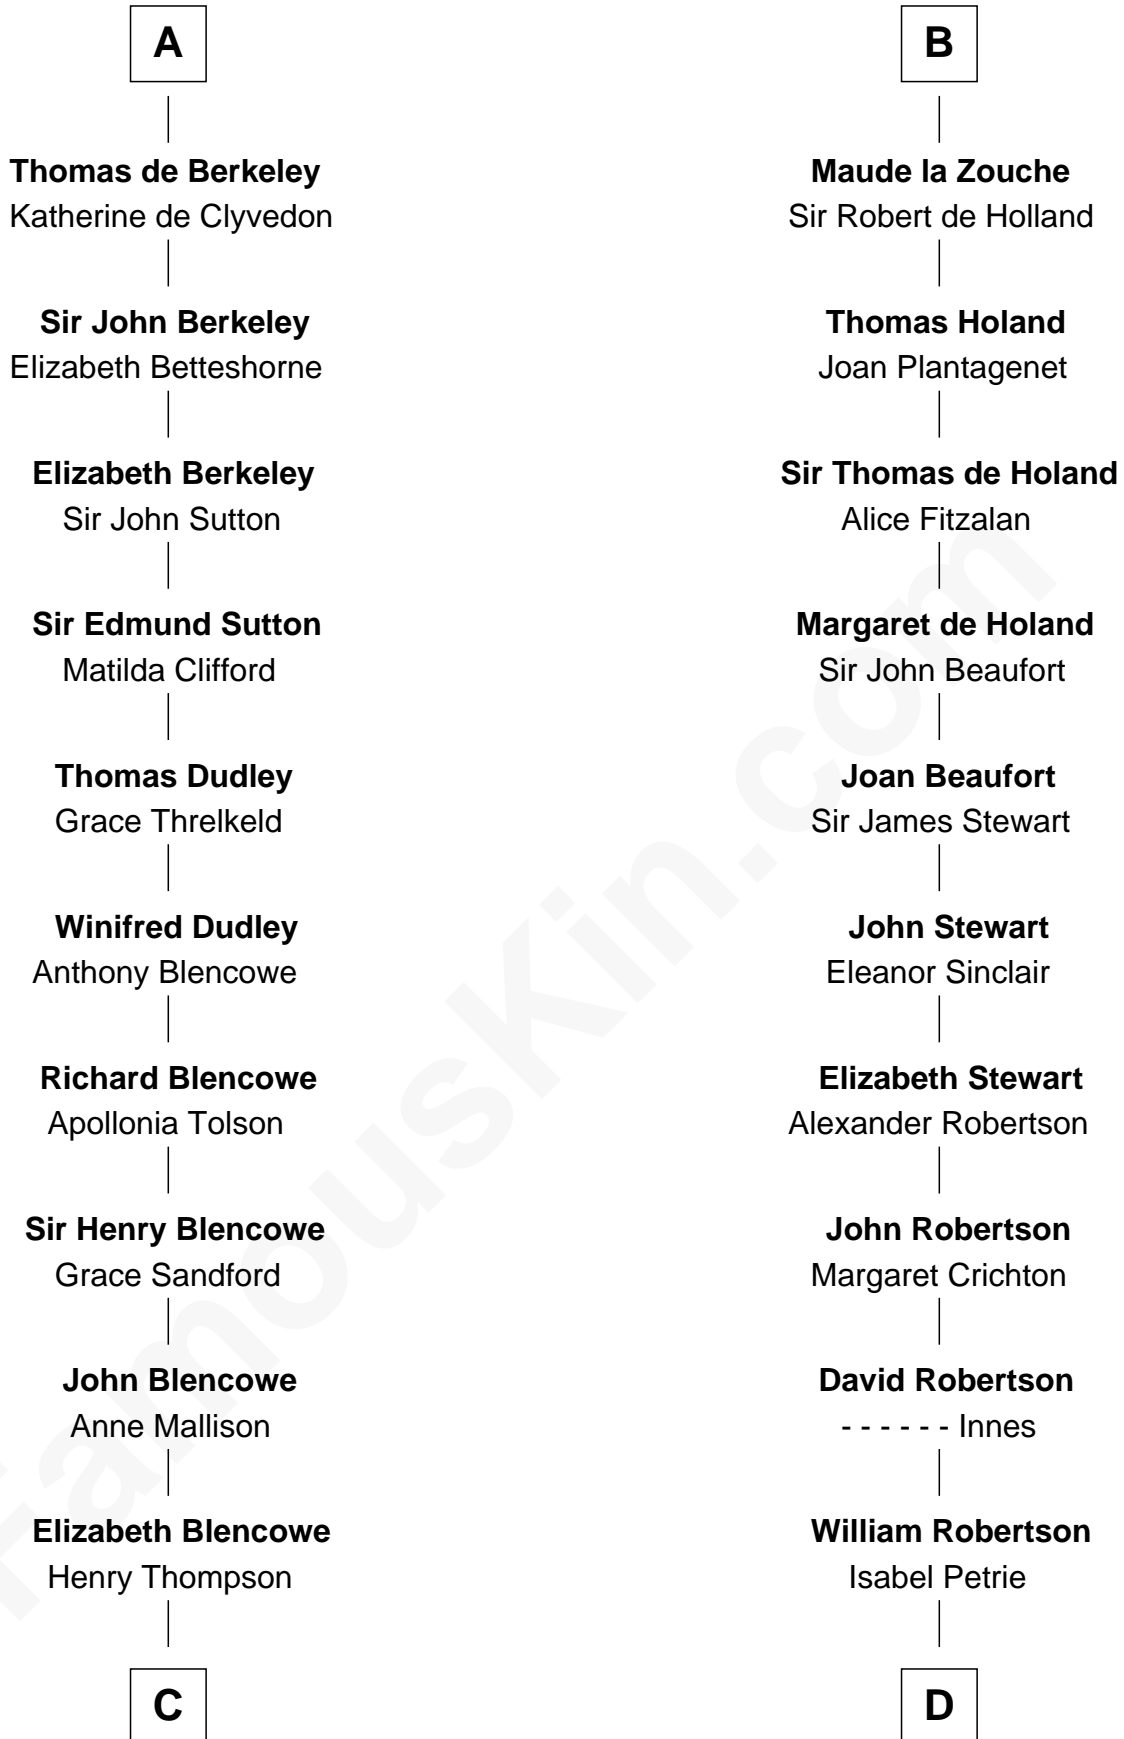

# FamousKin.com Relationship Chart of

**George Mason**

*Father of the U.S. Bill of Rights*

20th cousin of

**Patrick Henry**

*1st and 6th Governor of Virginia*

**Hugh de Morville**  
Beatrice de Beauchamp

**C**

**Sir William Thompson**

Mary Stephens

**Stephens Thompson**

Dorothea Tanton

**Ann Thompson**

George Mason

**George Mason**

*Father of Bill of Rights*