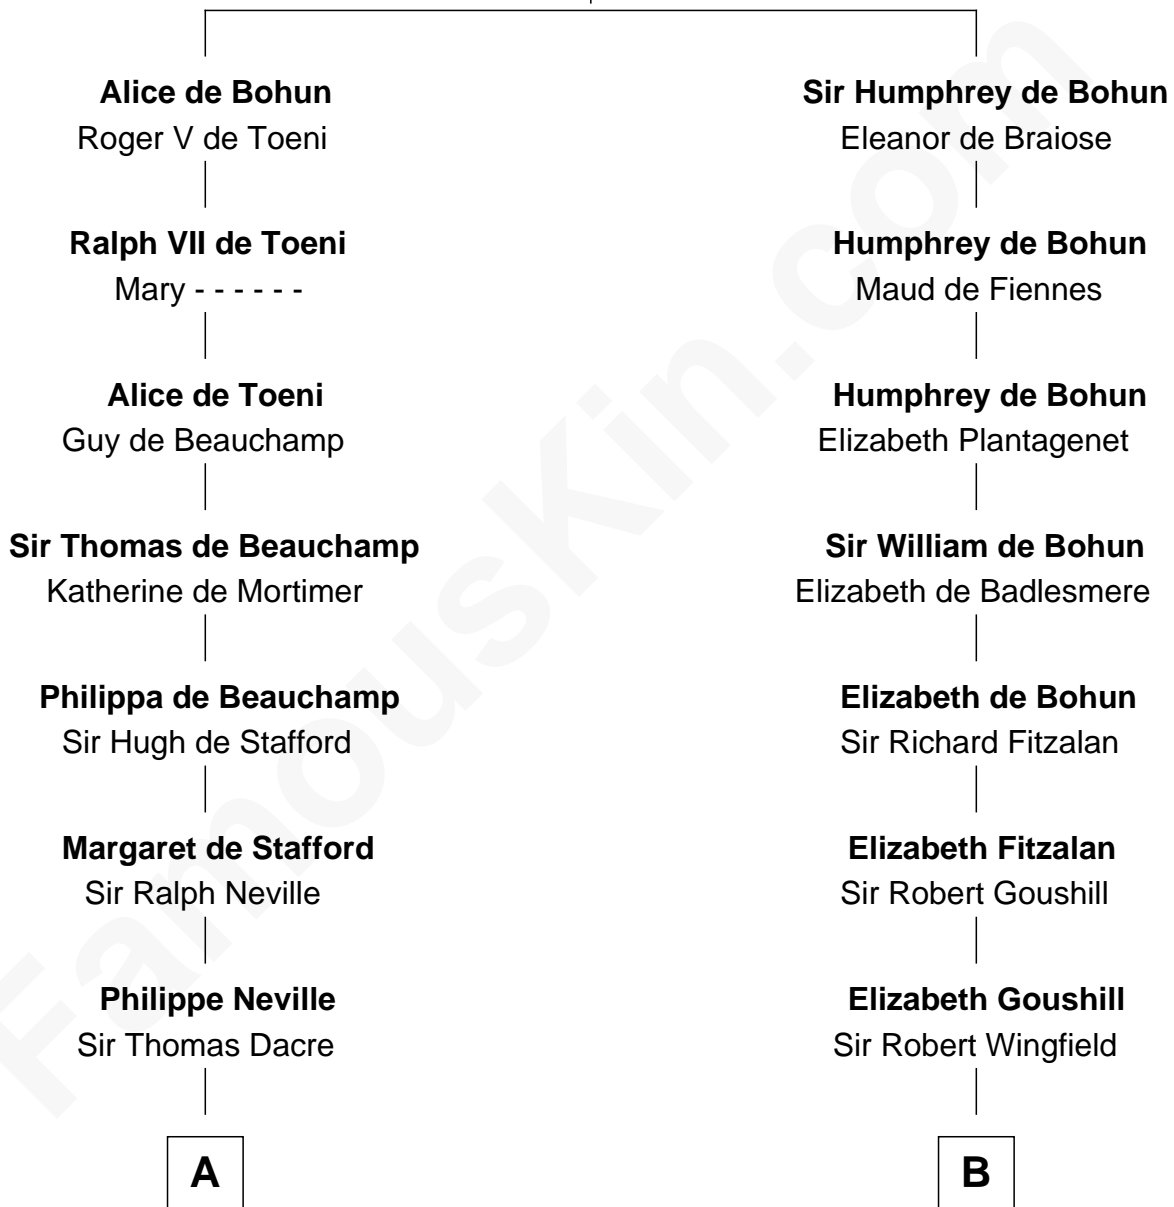

# FamousKin.com Relationship Chart of

**George Mason**

*Father of the U.S. Bill of Rights*

18th cousin 2 times removed of

**Gloria Vanderbilt**

*Fashion Designer*

**Sir Humphrey de Bohun**

Maud of Eu

**A**

**Joan Dacre**  
Thomas Clifford

**Matilda Clifford**  
Sir Edmund Sutton

**Thomas Dudley**  
Grace Threlkeld

**Winifred Dudley**  
Anthony Blencowe

**Richard Blencowe**  
Apollonia Tolson

**Sir Henry Blencowe**  
Grace Sandford