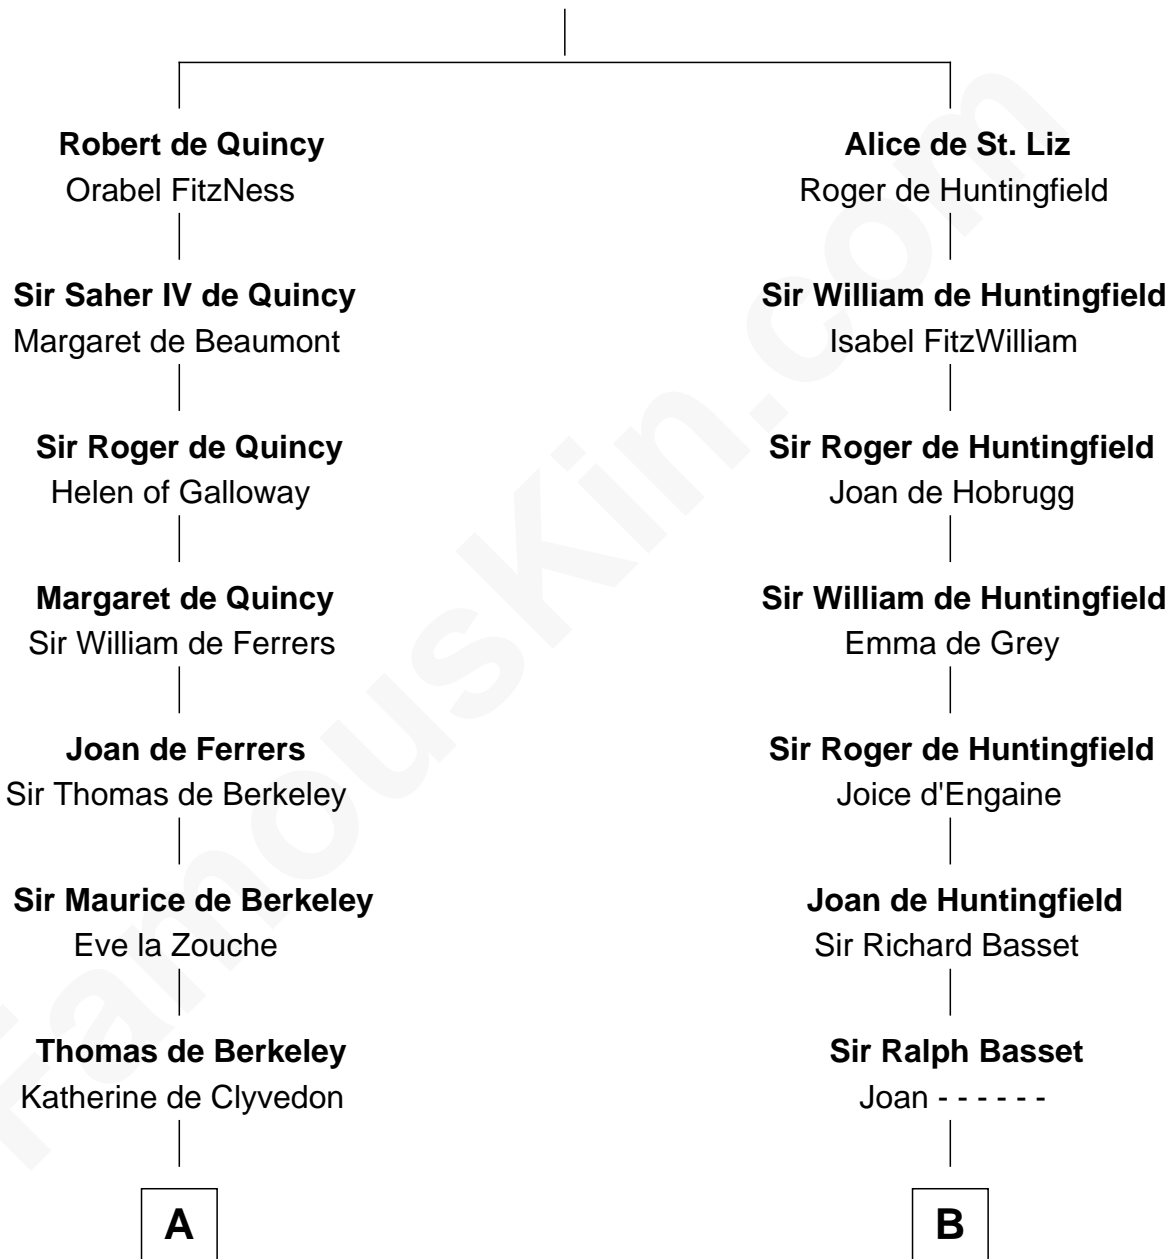

# FamousKin.com Relationship Chart of

**George Mason**

*Father of the U.S. Bill of Rights*

19th cousin 1 time removed of

**William Greene**

*2nd Governor of Rhode Island*

**Saher I de Quincy**

Maud de St. Liz

**C**

**Stephens Thompson**

Dorothea Tanton

**Ann Thompson**

George Mason

**George Mason**

*Father of Bill of Rights*

**D**

**Annis Almy**

John Greene

**Samuel Greene**

Mary Gorton

**William Greene**

Catharine Greene

**William Greene**

*2nd Governor of Rhode Island*