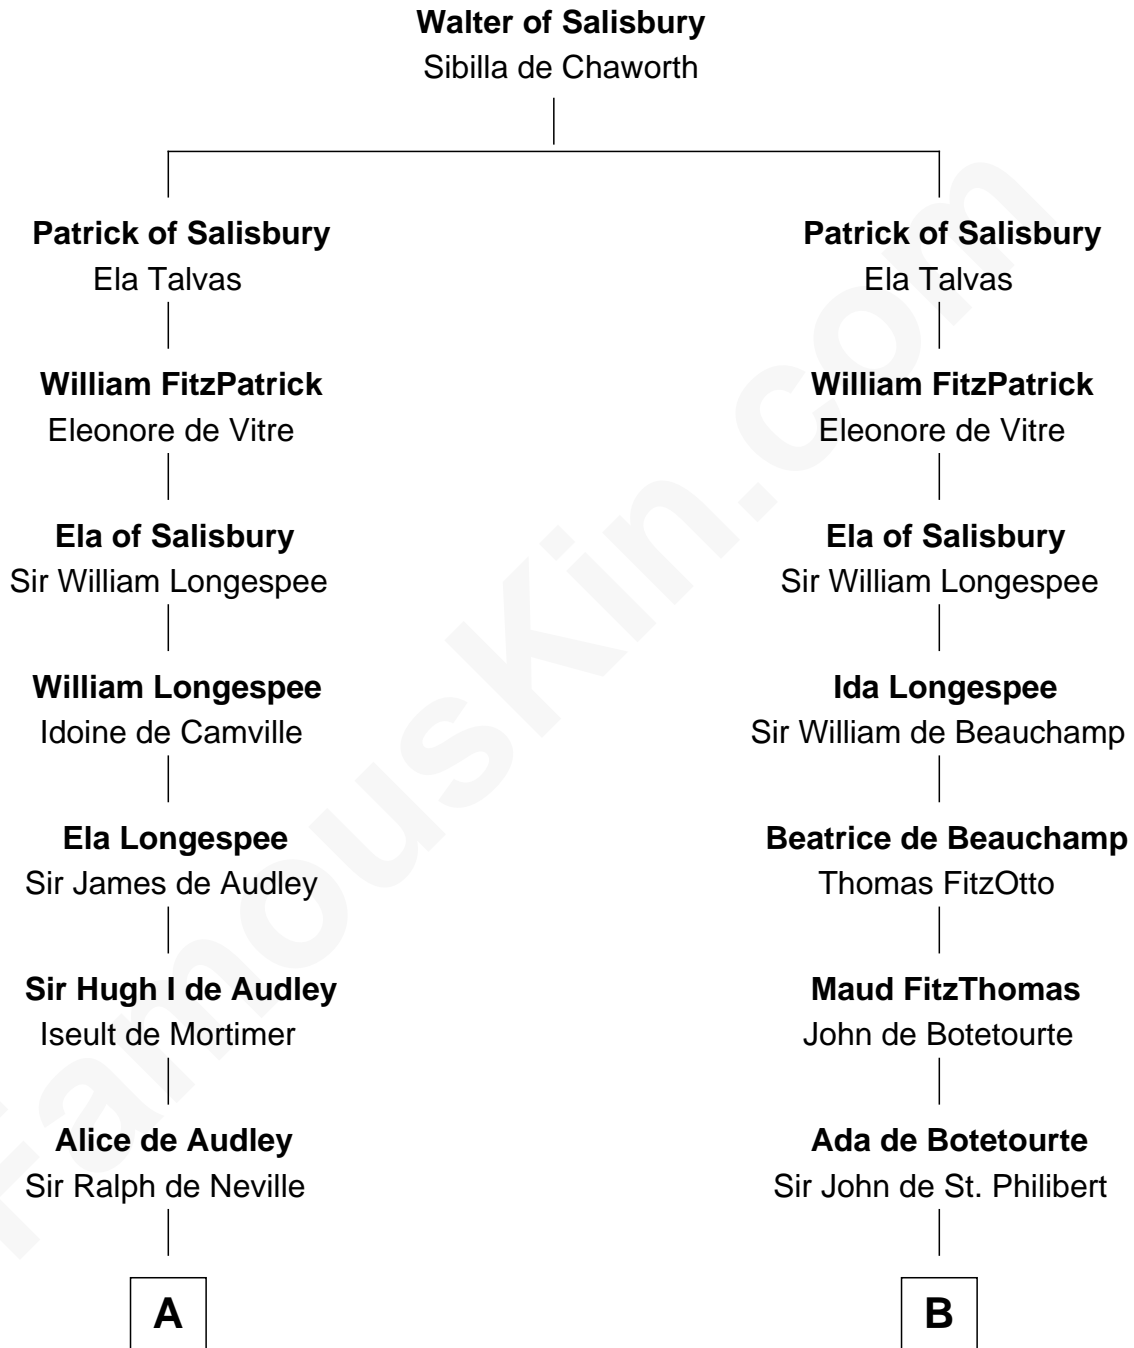

# FamousKin.com Relationship Chart of

**George Mason**

*Father of the U.S. Bill of Rights*

21st cousin of

**William Greene**

*2nd Governor of Rhode Island*

**C**

**Elizabeth Blencowe**

Henry Thompson

**Sir William Thompson**

Mary Stephens

**Stephens Thompson**

Dorothea Tanton

**Ann Thompson**

George Mason

**George Mason**