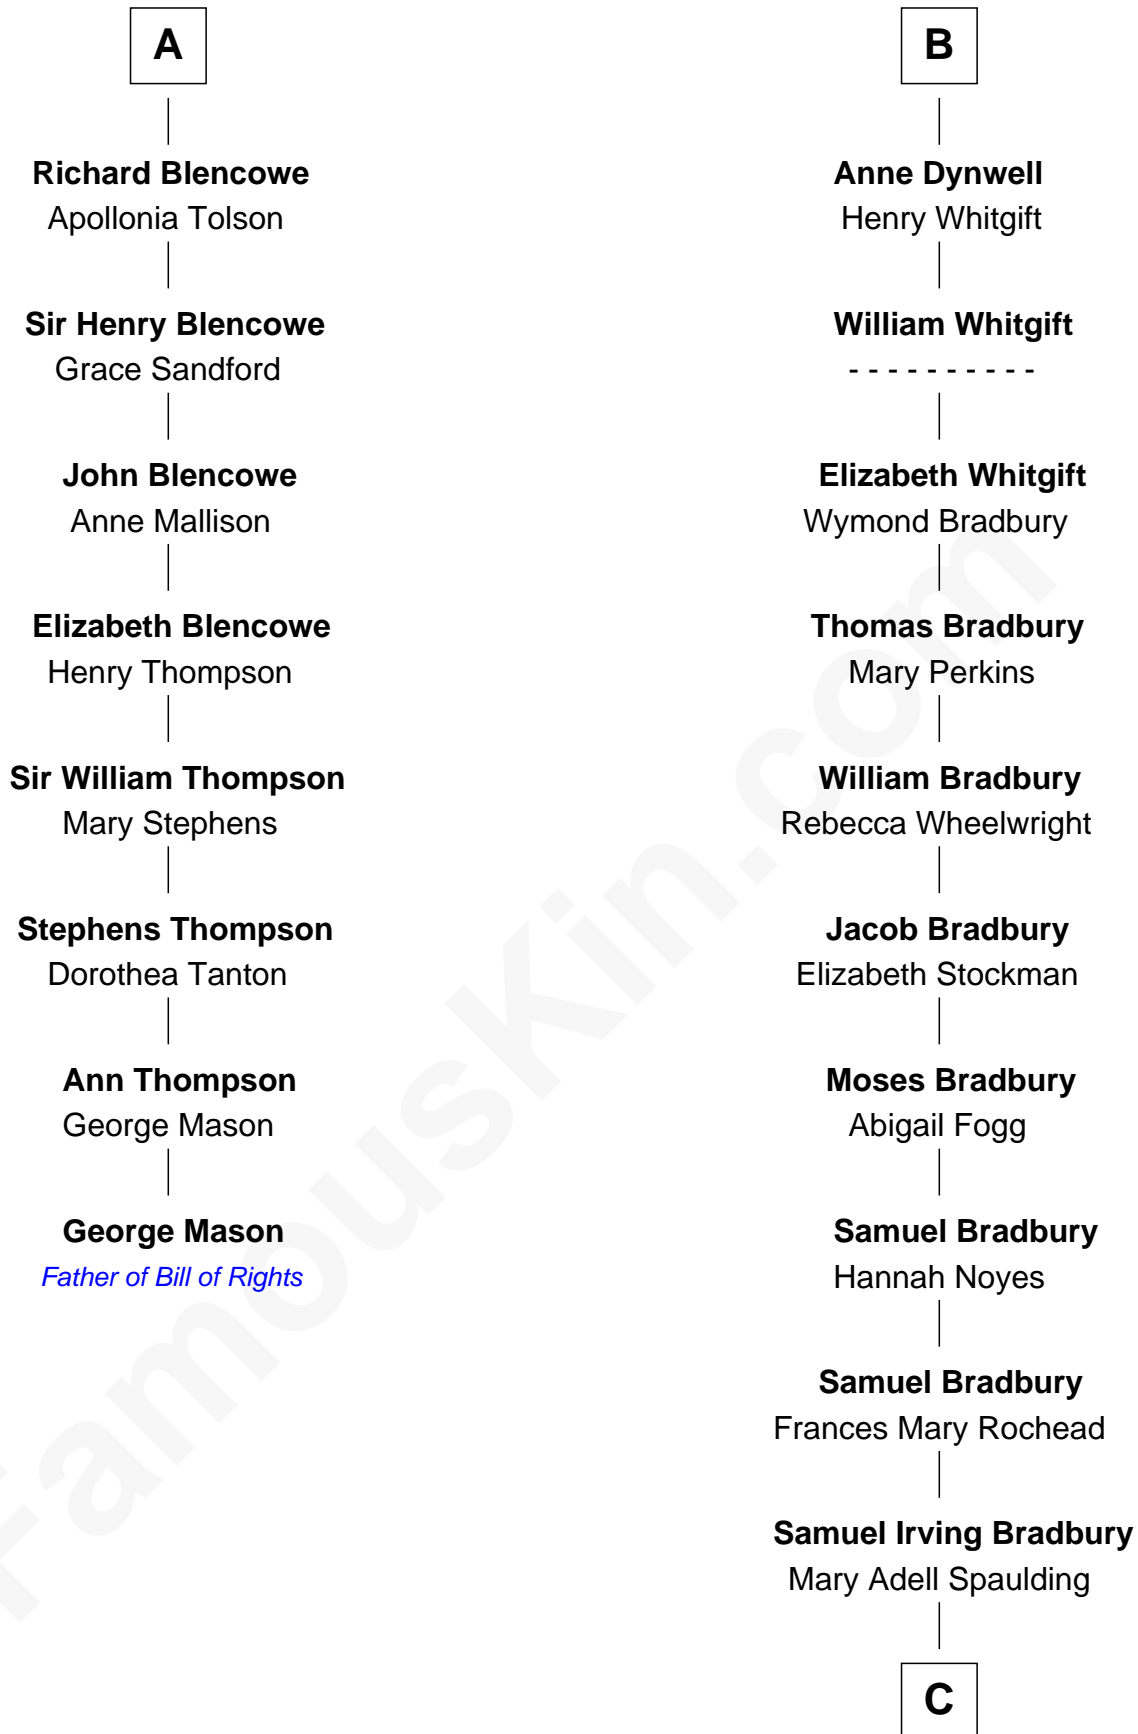

## Relationship Chart of

**George Mason**

*Father of the U.S. Bill of Rights*

14th cousin 5 times removed of

**Ray Bradbury**

*Author of The Martian Chronicles*

**Sir Thomas de Beauchamp**

Katherine de Mortimer

**Matilda Clifford**

Sir Edmund Sutton

**Thomas Dudley**

Grace Threlkeld

**Winifred Dudley**

Anthony Blencowe

**A**

**Maud de Beauchamp**

Sir Roger de Clifford

**Katherine de Clifford**

Sir Ralph de Greystoke

**Maud de Greystoke**

Eudo de Welles

**Sir Lionel de Welles**

Joan de Waterton

**Margaret de Welles**

Sir Thomas Dymoke

**Jane Dymoke**

John Fulnetby

**Katherine Fulnetby**

William Dynwell

**B**

**C**

—  
**Samuel Hinkston Bradbury**