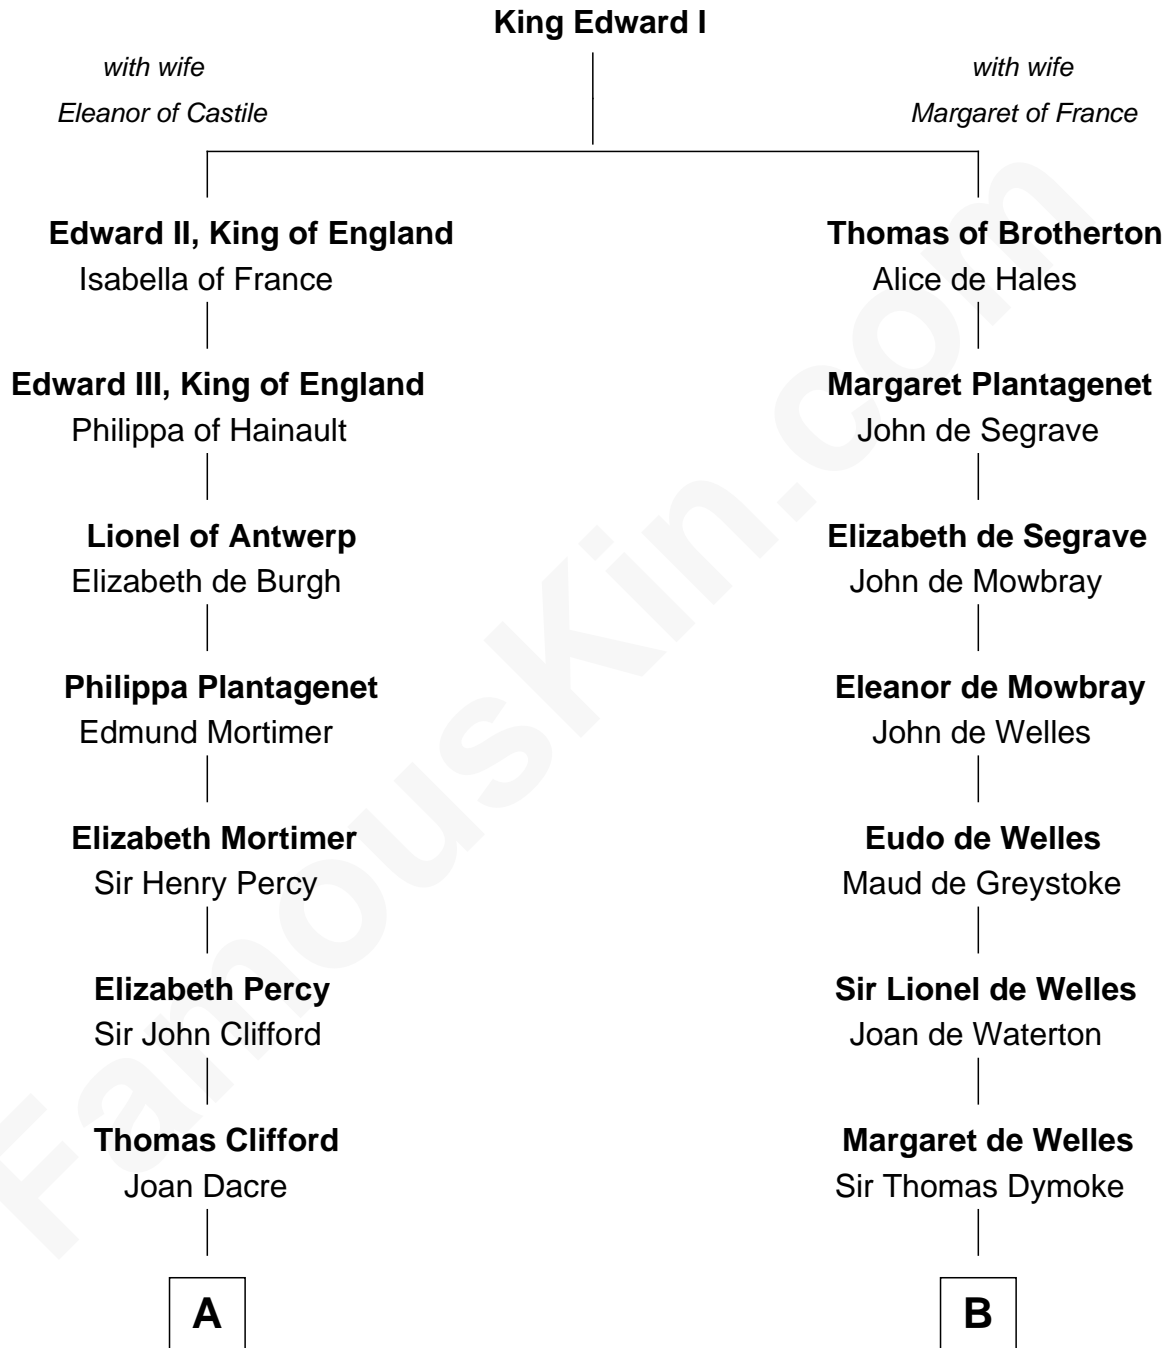

## Relationship Chart of

### George Mason

*Father of the U.S. Bill of Rights*

17th cousin 4 times removed of

### Ray Bradbury

*Author of The Martian Chronicles*

**C**

**Samuel Bradbury**

Frances Mary Rohead

**Samuel Irving Bradbury**

Mary Adell Spaulding

**Samuel Hinkston Bradbury**