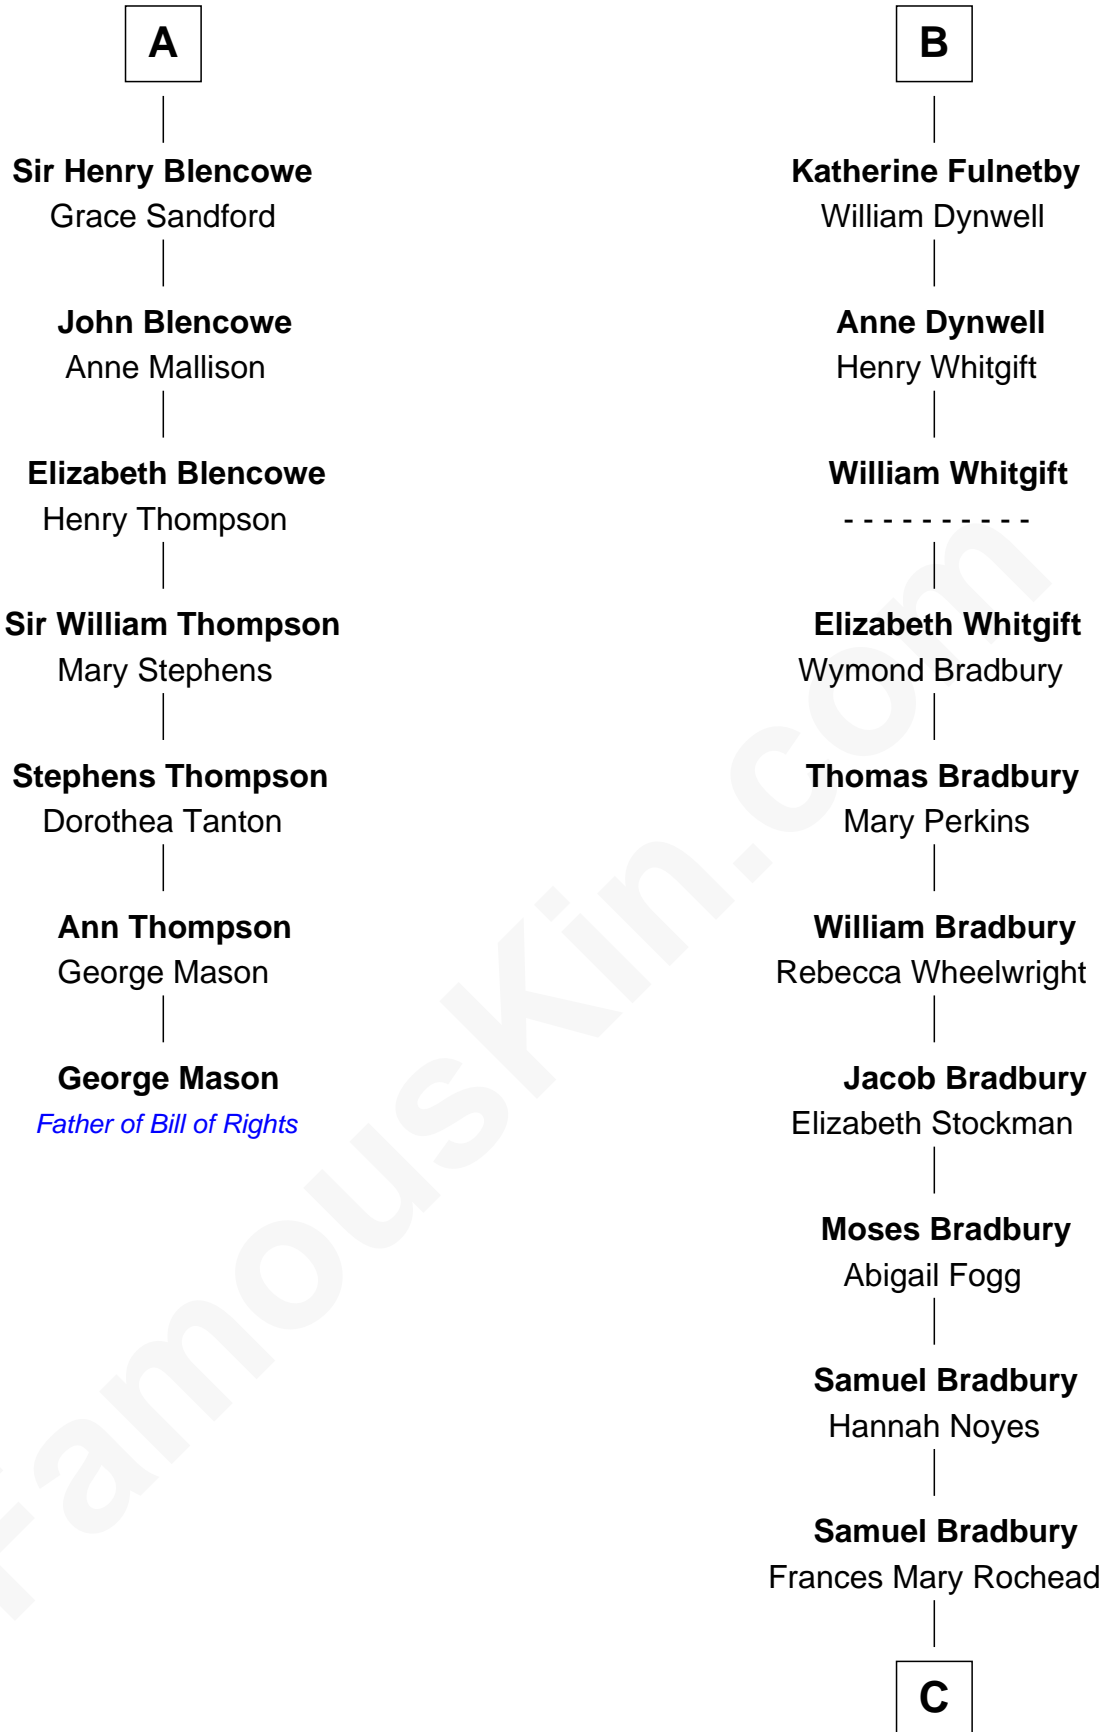

FamousKin.com Relationship Chart of

George Mason

Father of the U.S. Bill of Rights

13th cousin 7 times removed of

Ray Bradbury

Author of The Martian Chronicles

Sir Maurice de Berkeley

Eve la Zouche

Joan de Waterton

Margaret de Welles

Sir Thomas Dymoke

Jane Dymoke

John Fulnetby

B

C

—
Samuel Irving Bradbury