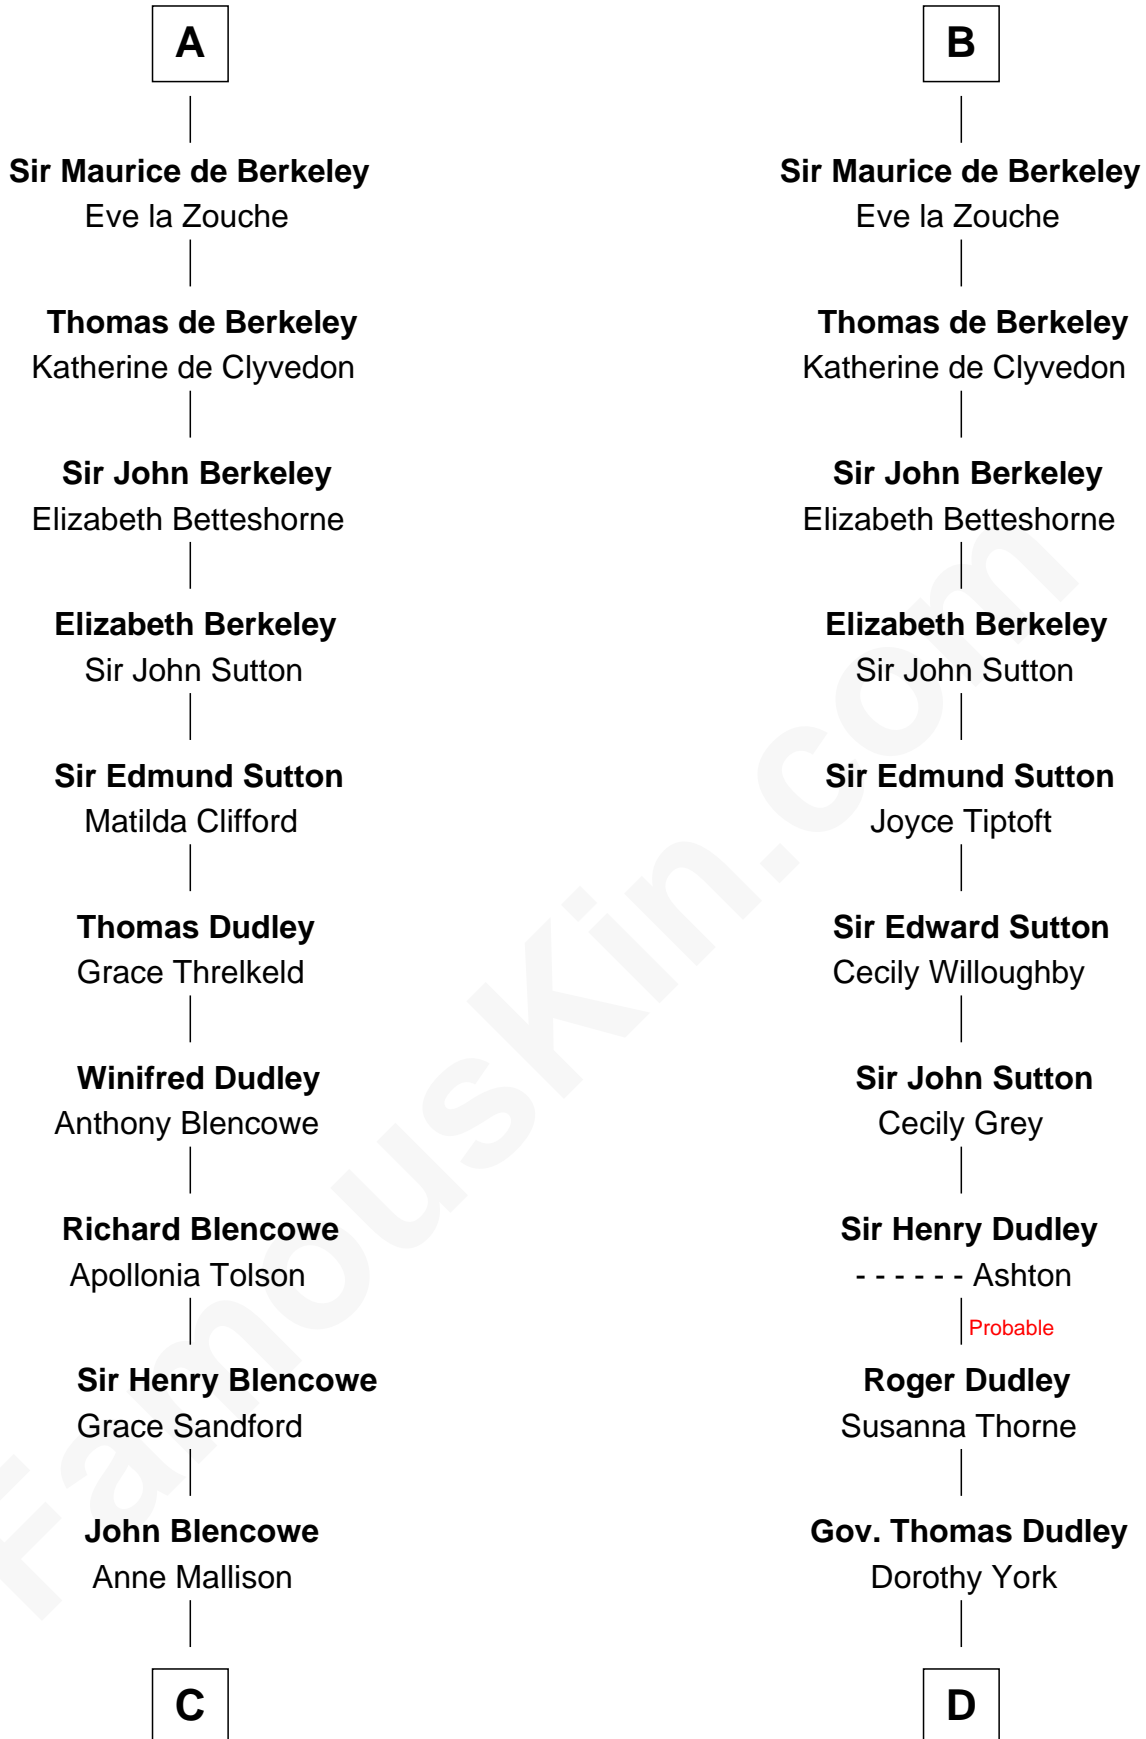

# FamousKin.com Relationship Chart of

**George Mason**

*Father of the U.S. Bill of Rights*

21st cousin of

**John Langdon**

*Signer of the U.S. Constitution*

**C**

**Elizabeth Blencowe**

Henry Thompson

**Sir William Thompson**

Mary Stephens

**Stephens Thompson**

Dorothea Tanton

**Ann Thompson**

George Mason

**George Mason**

*Father of Bill of Rights*

**D**

**Rev. Samuel Dudley**

Elizabeth - - - - -

**Elizabeth Dudley**

Kinsley Hall

**Josiah Hall**

Mary Woodbury