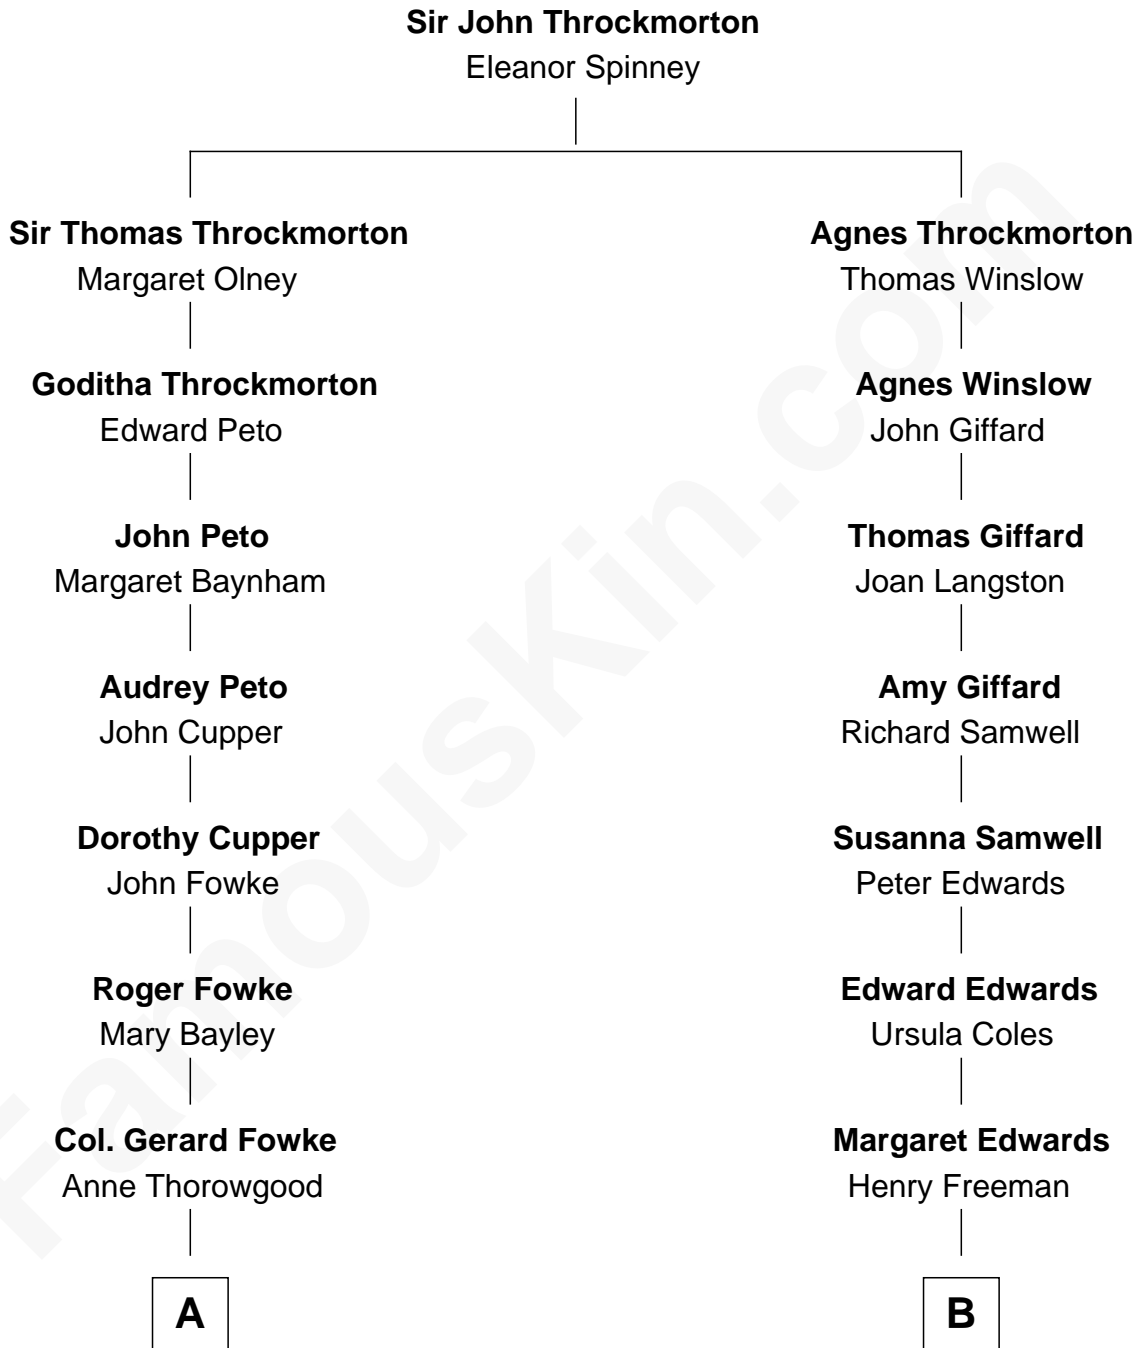

# FamousKin.com Relationship Chart of

**George Mason**

*Father of the U.S. Bill of Rights*

9th cousin 8 times removed of

**Clarence Day**

*Author of Life with Father*

**A**

**Mary Fowke**  
George Mason

**George Mason**  
Ann Thompson

**George Mason**  
*Father of Bill of Rights*

**B**

**Alice Freeman**  
John Thompson

**Dorothy Thompson**  
Thomas Parke

**Dorothy Parke**  
Joseph Morgan

**Dorothy Morgan**  
Ebenezer Witter

**Elizabeth Witter**  
Benjamin Brewster

**William Brewster**  
Damaris Gates

**Drusilla Brewster**  
William Ely

**Mary Ely**  
Henry Day

**Benjamin Henry Day**  
Evelina Shepard

**Clarence Shepard Day**  
Lavinia Elizabeth Stockwell