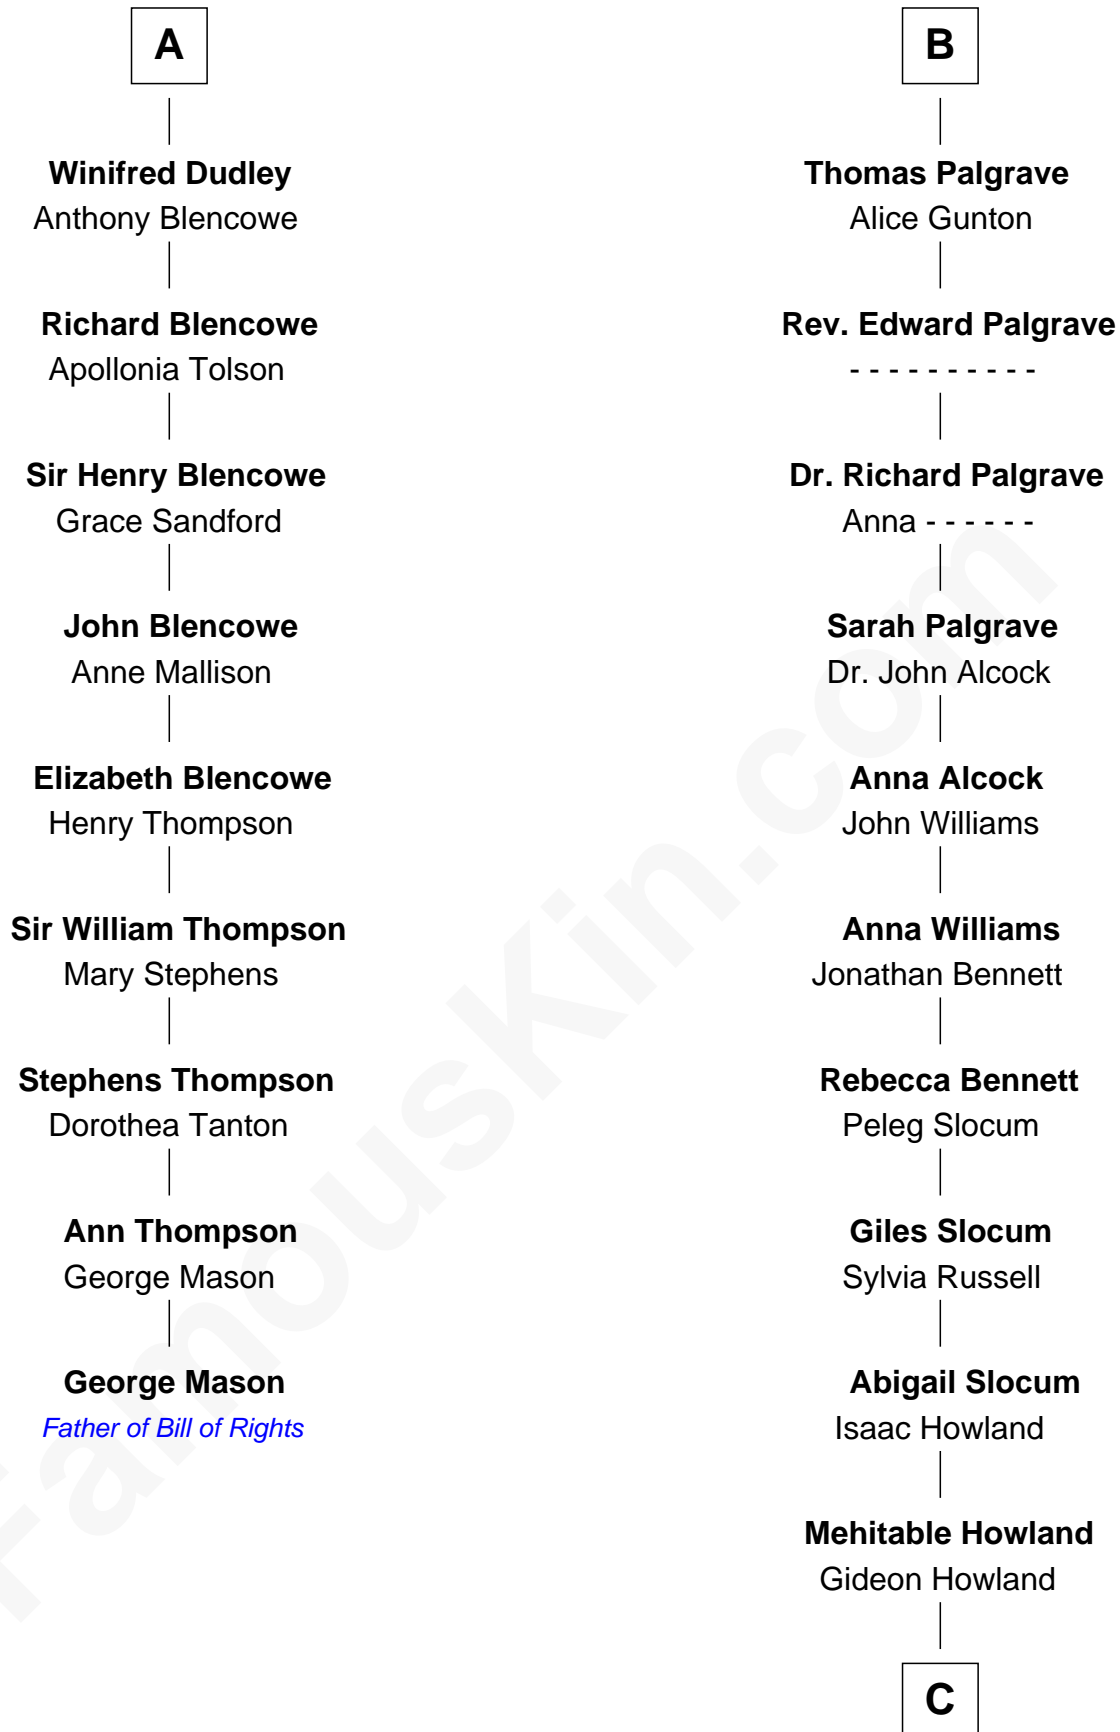

# FamousKin.com Relationship Chart of

**George Mason**

*Father of the U.S. Bill of Rights*

15th cousin 3 times removed of

**Hetty Green**

*"The Witch of Wall Street"*

**Henry Plantagenet**  
Maud de Chaworth

**Mary Plantagenet**  
Henry de Percy

**Sir Henry Percy**  
Margaret de Neville

**Sir Henry Percy**  
Elizabeth Mortimer

**Elizabeth Percy**  
Sir John Clifford

**Thomas Clifford**  
Joan Dacre

**Matilda Clifford**  
Sir Edmund Sutton

**Thomas Dudley**  
Grace Threlkeld

**A**

**Eleanor Plantagenet**  
Richard Fitzalan

**Sir Richard Fitzalan**  
Elizabeth de Bohun

**Elizabeth Fitzalan**  
Sir Robert Goushill

**Elizabeth Goushill**  
Sir Robert Wingfield

**Elizabeth Wingfield**  
Sir William Brandon

**Eleanor Brandon**  
John Glemham

**Anne Glemham**  
Henry Palgrave

**B**

C

Abby Slocum Howland

Edward Mott Robinson

Hetty Green