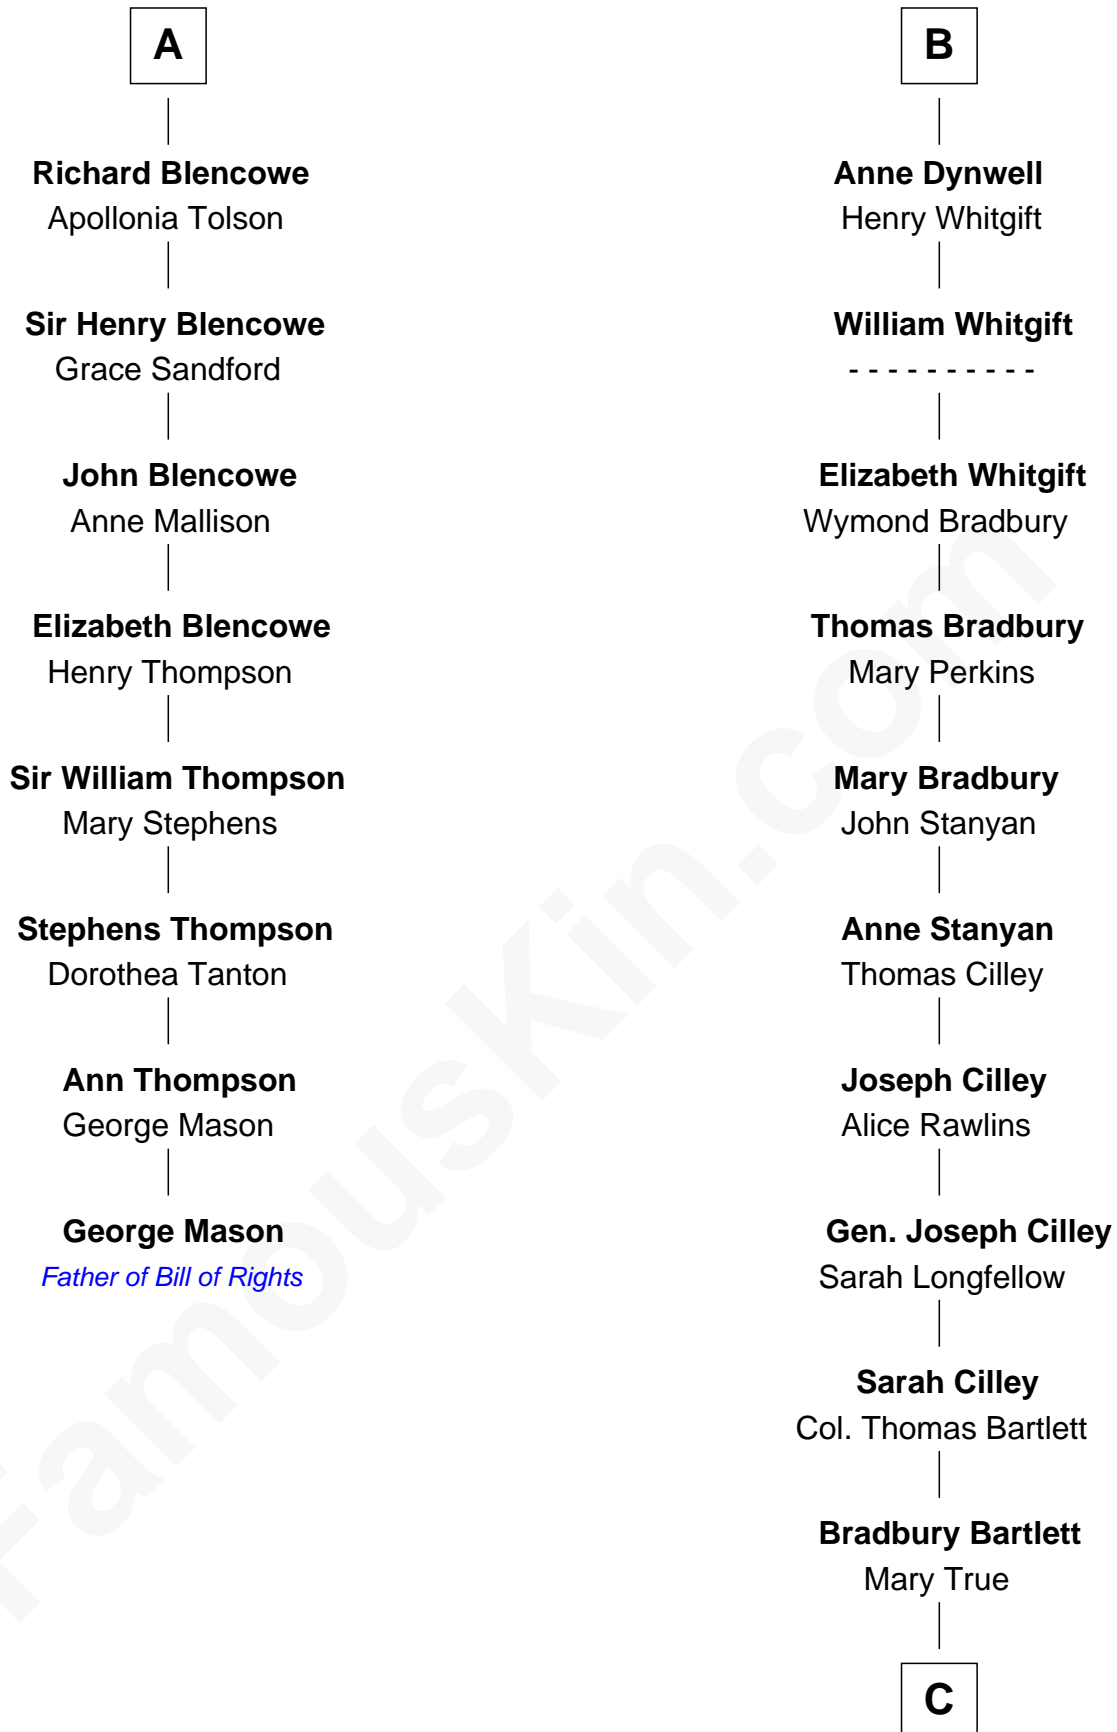

# FamousKin.com Relationship Chart of

**George Mason**

*Father of the U.S. Bill of Rights*

14th cousin 6 times removed of

**Alan Shepard**

*Mercury and Apollo Astronaut*

**Sir Thomas de Beauchamp**

Katherine de Mortimer

Sir Roger de Clifford

**Katherine de Clifford**

Sir Ralph de Greystoke

**Maud de Greystoke**

Eudo de Welles

**Sir Lionel de Welles**

Joan de Waterton

**Margaret de Welles**

Sir Thomas Dymoke

**Jane Dymoke**

John Fulnetby

**Katherine Fulnetby**

William Dynwell

**B**

**C**

**Thomas Bradbury Bartlett**  
Victoria Elizabeth Williams Cilley

**Annie Elizabeth Bartlett**  
Frederick Johnson Shepard

**Alan Bartlett Shepard**  
Pauline Renza Emerson

**Alan Shepard**  
*Mercury and Apollo Astronaut*

FamousKin.com