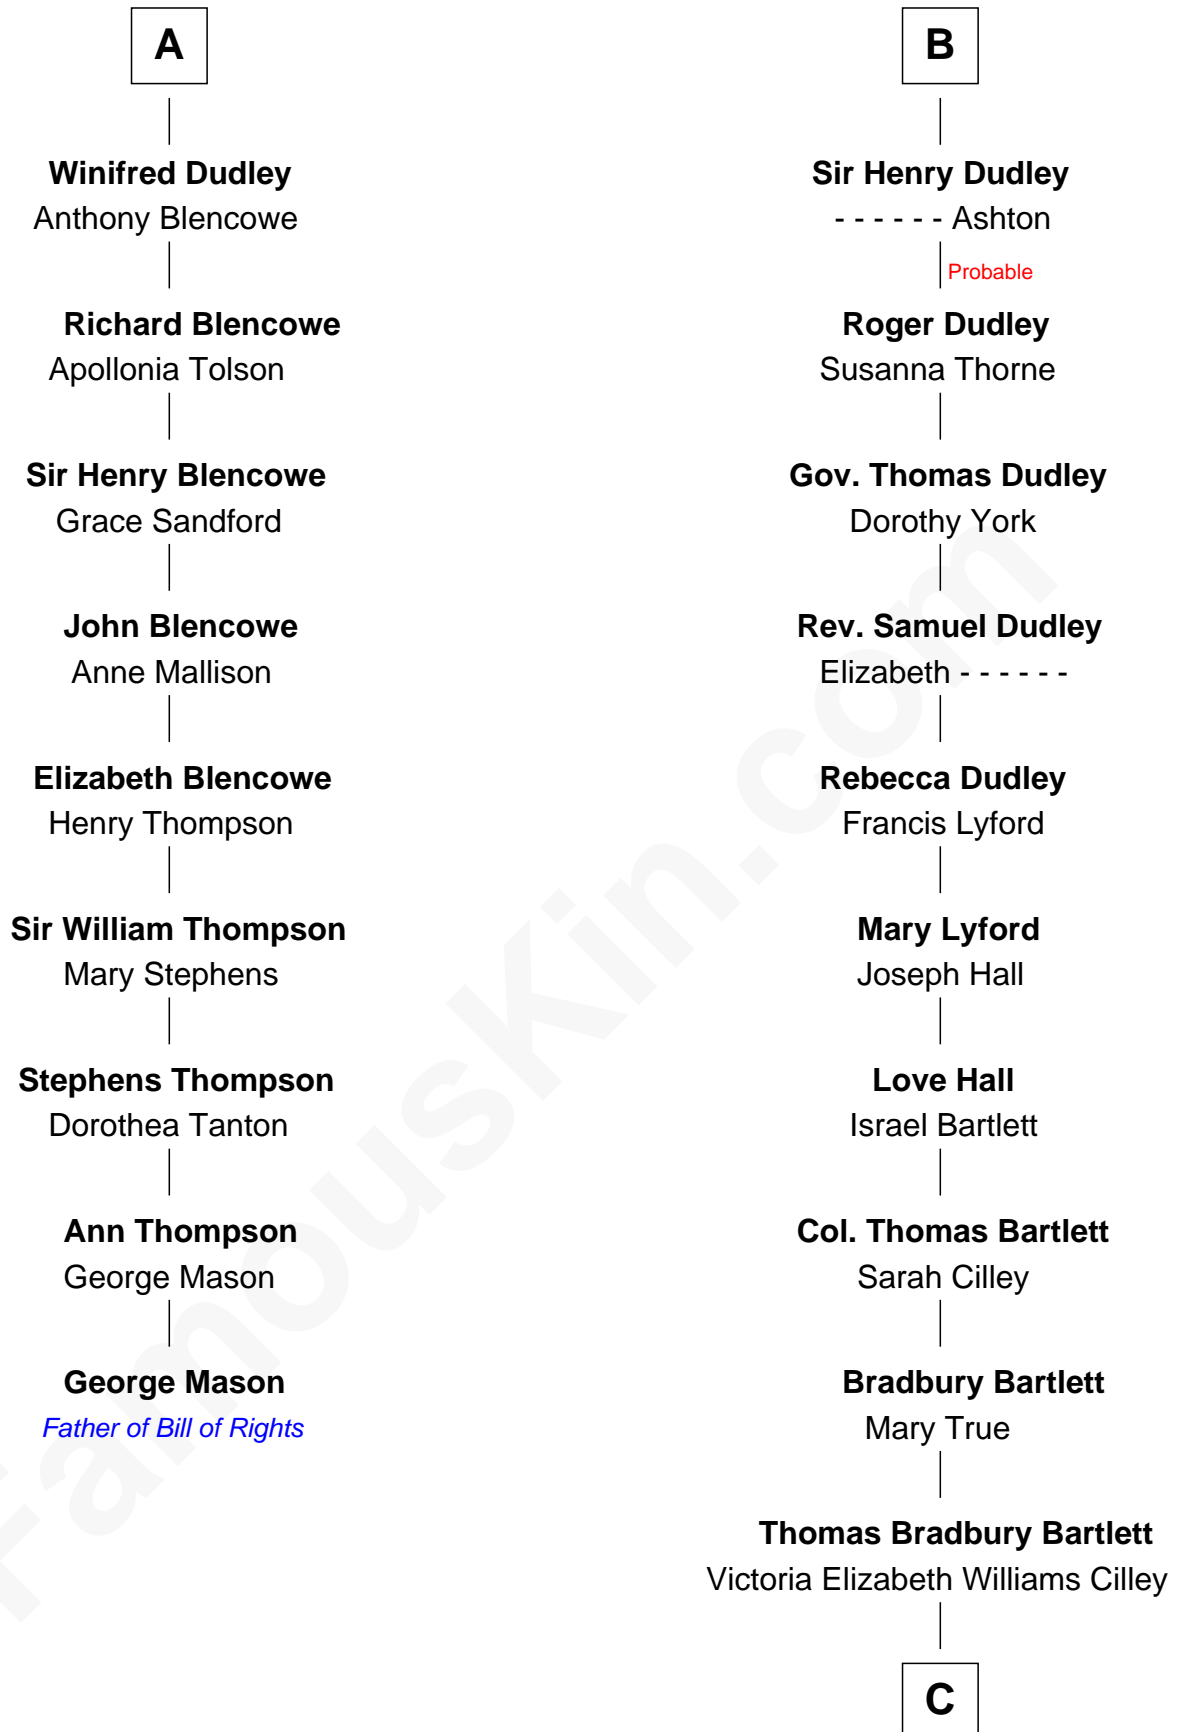

FamousKin.com Relationship Chart of

George Mason

Father of the U.S. Bill of Rights

15th cousin 4 times removed of

Alan Shepard

Mercury and Apollo Astronaut

Henry Plantagenet

Maud de Chaworth

Sir Edmund Sutton

Sir Edward Sutton

Cecily Willoughby

Sir John Sutton

Cecily Grey

B

C

Annie Elizabeth Bartlett
Frederick Johnson Shepard

Alan Bartlett Shepard
Pauline Renza Emerson

Alan Shepard
Mercury and Apollo Astronaut

FamousKin.com