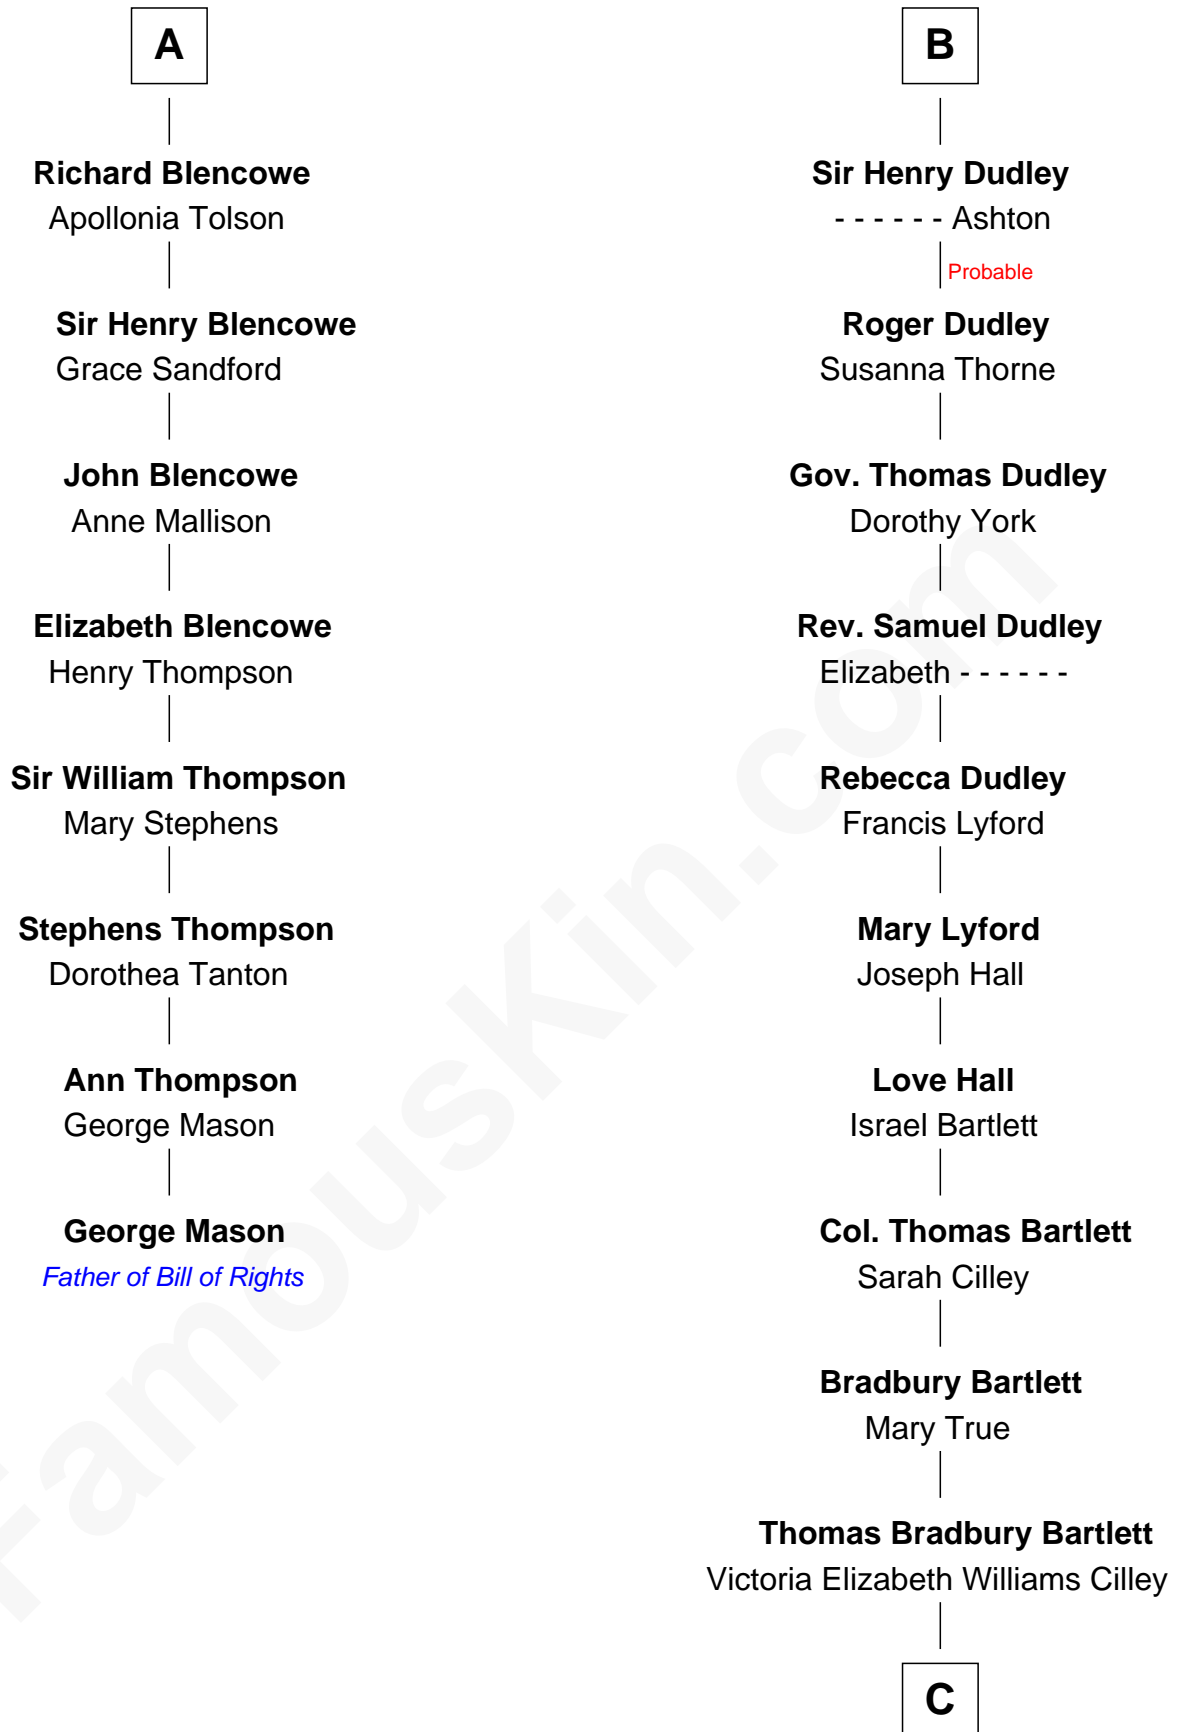

FamousKin.com Relationship Chart of

George Mason

Father of the U.S. Bill of Rights

14th cousin 5 times removed of

Alan Shepard

Mercury and Apollo Astronaut

Ralph de Stafford

Margaret de Audley

Winifred Dudley
Anthony Blencowe

A

Beatrice de Stafford
Thomas de Ros

Margaret de Ros
Sir Reynold Grey

Margaret Grey
Sir William Bonville

William Bonville
Elizabeth Harington

William Bonville
Katherine Neville

Cecily Bonville
Thomas Grey

Cecily Grey
Sir John Sutton

B

C

Annie Elizabeth Bartlett
Frederick Johnson Shepard

Alan Bartlett Shepard
Pauline Renza Emerson

Alan Shepard
Mercury and Apollo Astronaut

FamousKin.com