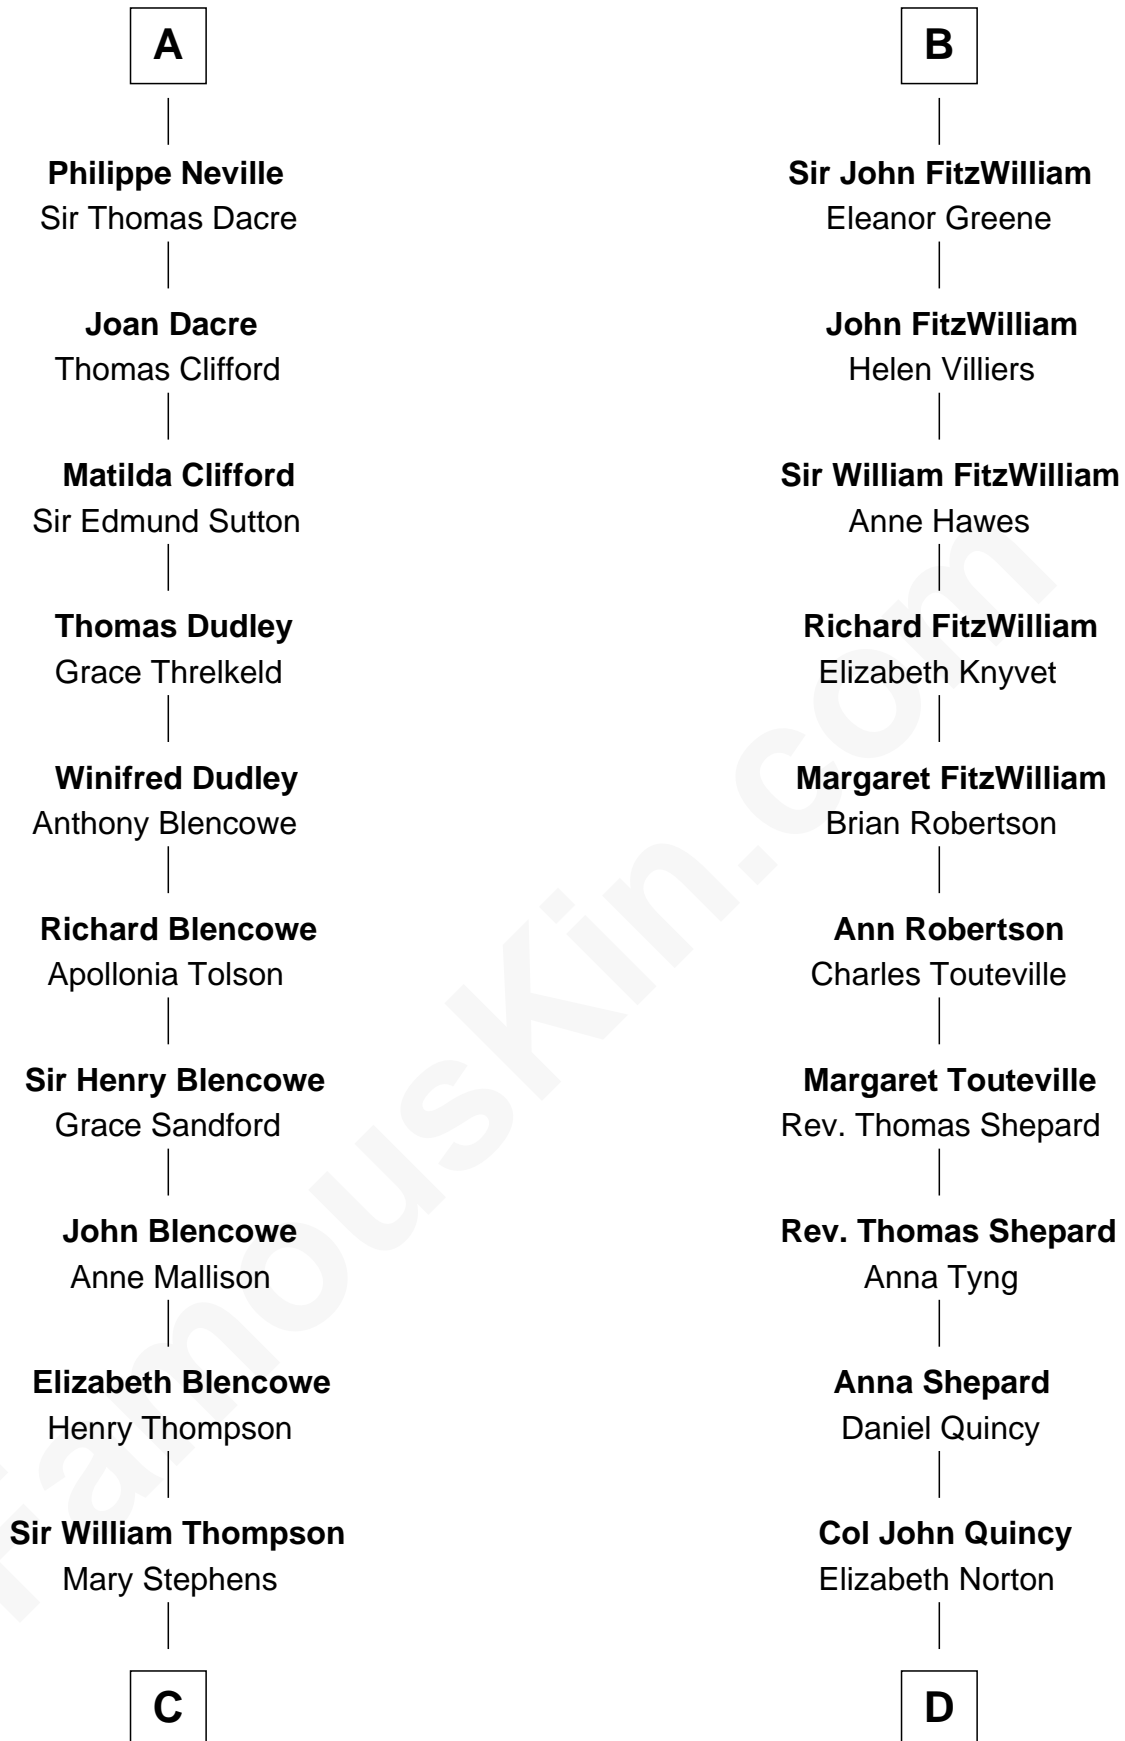

# FamousKin.com Relationship Chart of

**George Mason**

*Father of the U.S. Bill of Rights*

19th cousin of

**John Quincy Adams**

*6th U.S. President*

**William d'Aubenev**

Mabel of Chester

Sir Robert de Tateshale

**Robert de Tateshale**

Nichole de Grey

**Joan de Tateshale**

Robert de Driby

**Alice de Driby**

Sir William de Bernake

**Sir John Bernake**

Joan Marmion

**Maud de Bernacke**

Sir Ralph de Cromwell

**Maude de Cromwell**

Sir William FitzWilliam

**B**

**C**

**Stephens Thompson**

Dorothea Tanton

**Ann Thompson**

George Mason

**George Mason**

*Father of Bill of Rights*

**D**

**Elizabeth Quincy**

Rev. William Smith