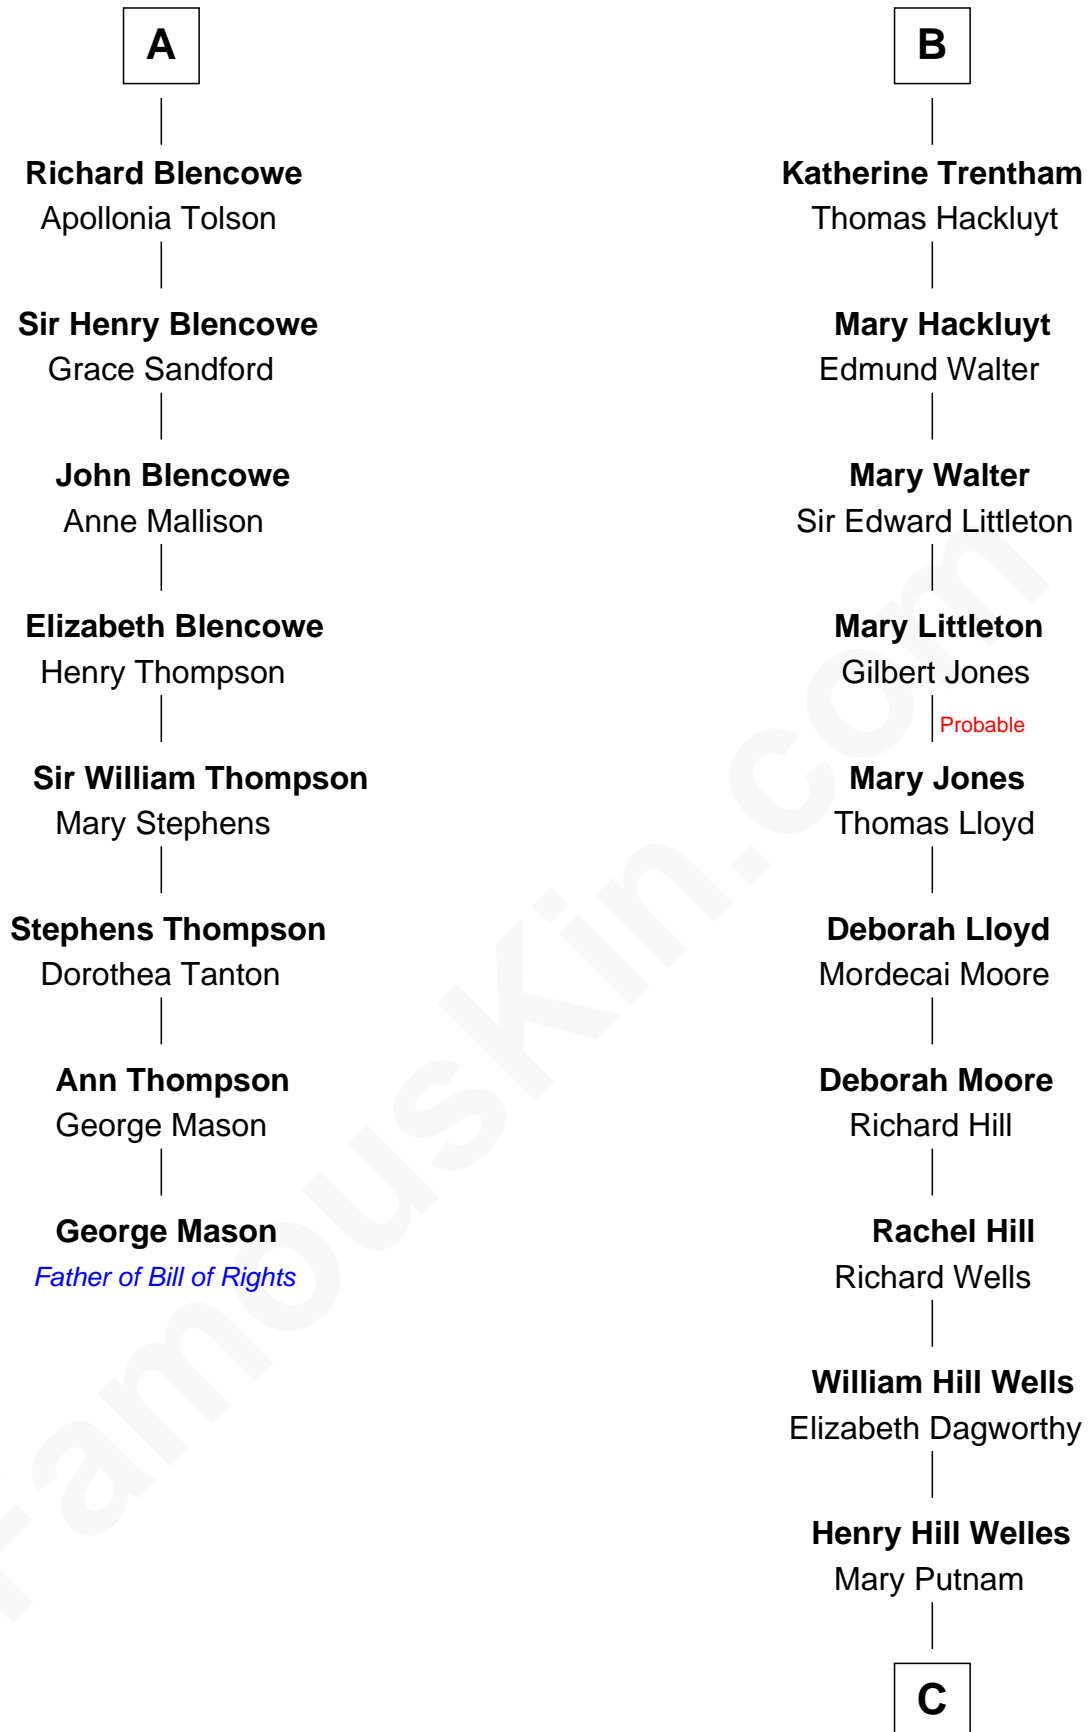

# FamousKin.com Relationship Chart of

**George Mason**

*Father of the U.S. Bill of Rights*

14th cousin 5 times removed of

**Orson Welles**

*Radio, Stage, and Movie Actor*

**Ralph de Stafford**

Margaret de Audley

**Thomas Dudley**  
Grace Threlkeld

**Winifred Dudley**  
Anthony Blencowe

**A**

**Elizabeth de Stafford**  
John de Ferrers

**Robert de Ferrers**  
Margaret Despencer

**Sir Edmund Ferrers**  
Ellen Roche

**Sir William Ferrers**  
Elizabeth Belknap

**Anne Ferrers**  
Sir Walter Devereux

**Elizabeth Devereux**  
Sir Richard Corbet

**Elizabeth Corbet**  
Thomas Trentham

**B**

**C**

**Richard Jones Welles**

Mary Blanche Head

**Richard Head Welles**