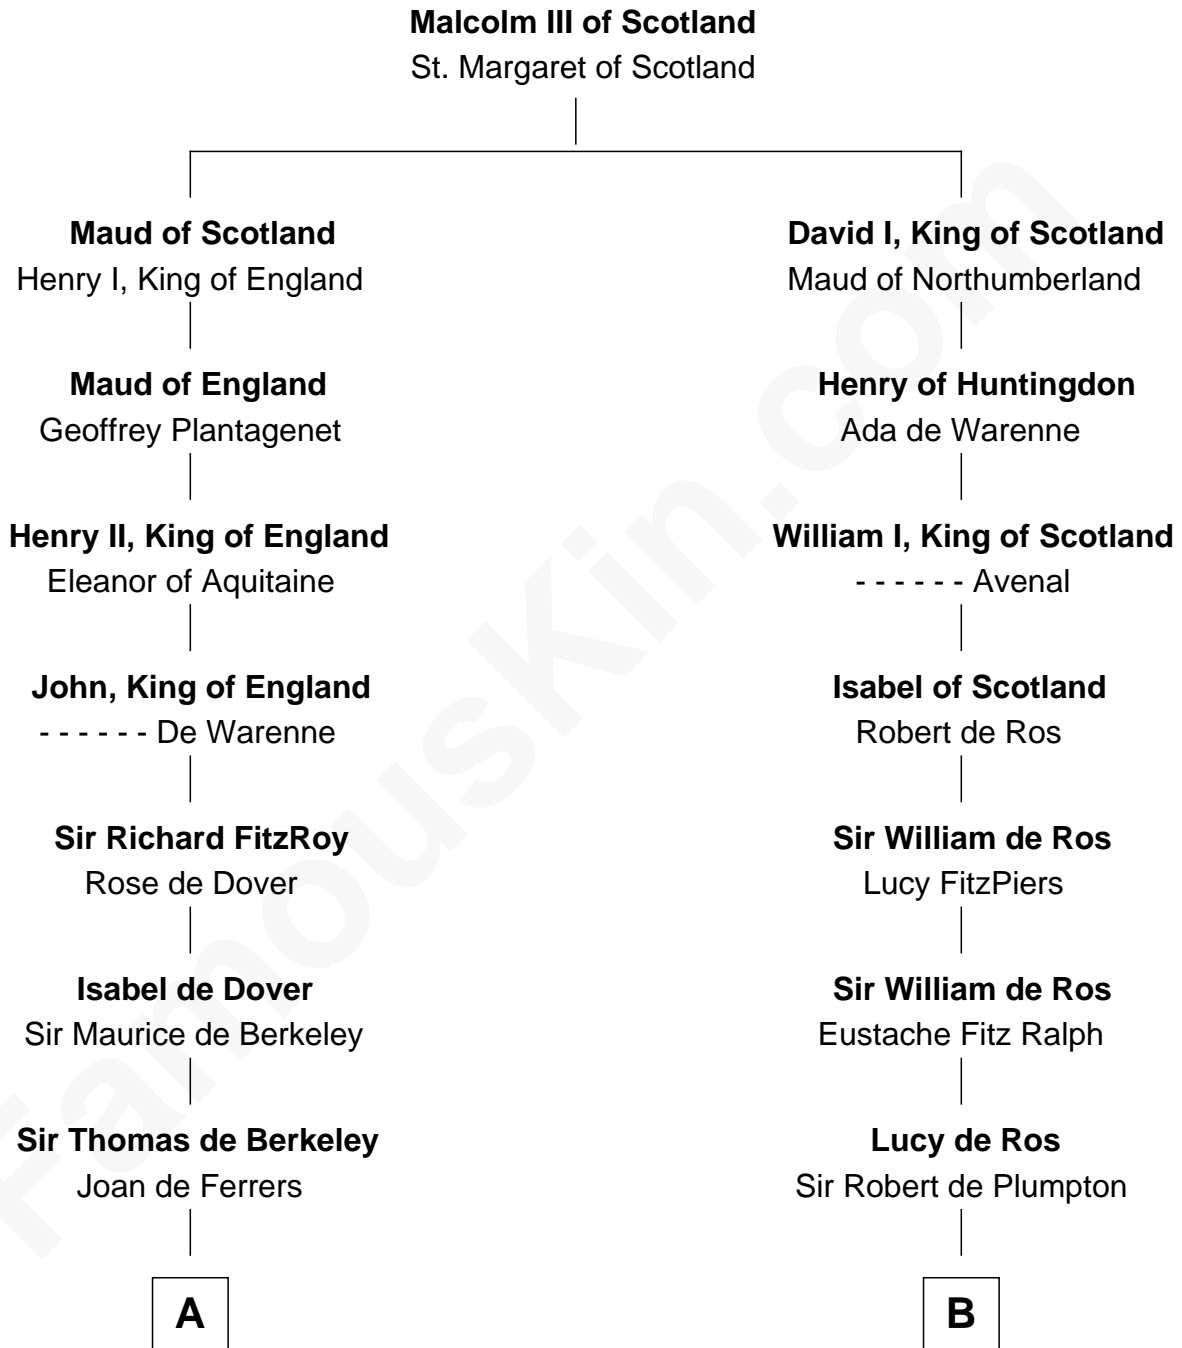

# FamousKin.com Relationship Chart of

**George Mason**

*Father of the U.S. Bill of Rights*

21st cousin of

**John Hancock**

*Signer of the Declaration of Independence*

**C**

**Elizabeth Blencowe**

Henry Thompson

**Sir William Thompson**

Mary Stephens

**Stephens Thompson**

Dorothea Tanton

**Ann Thompson**

George Mason

**George Mason**