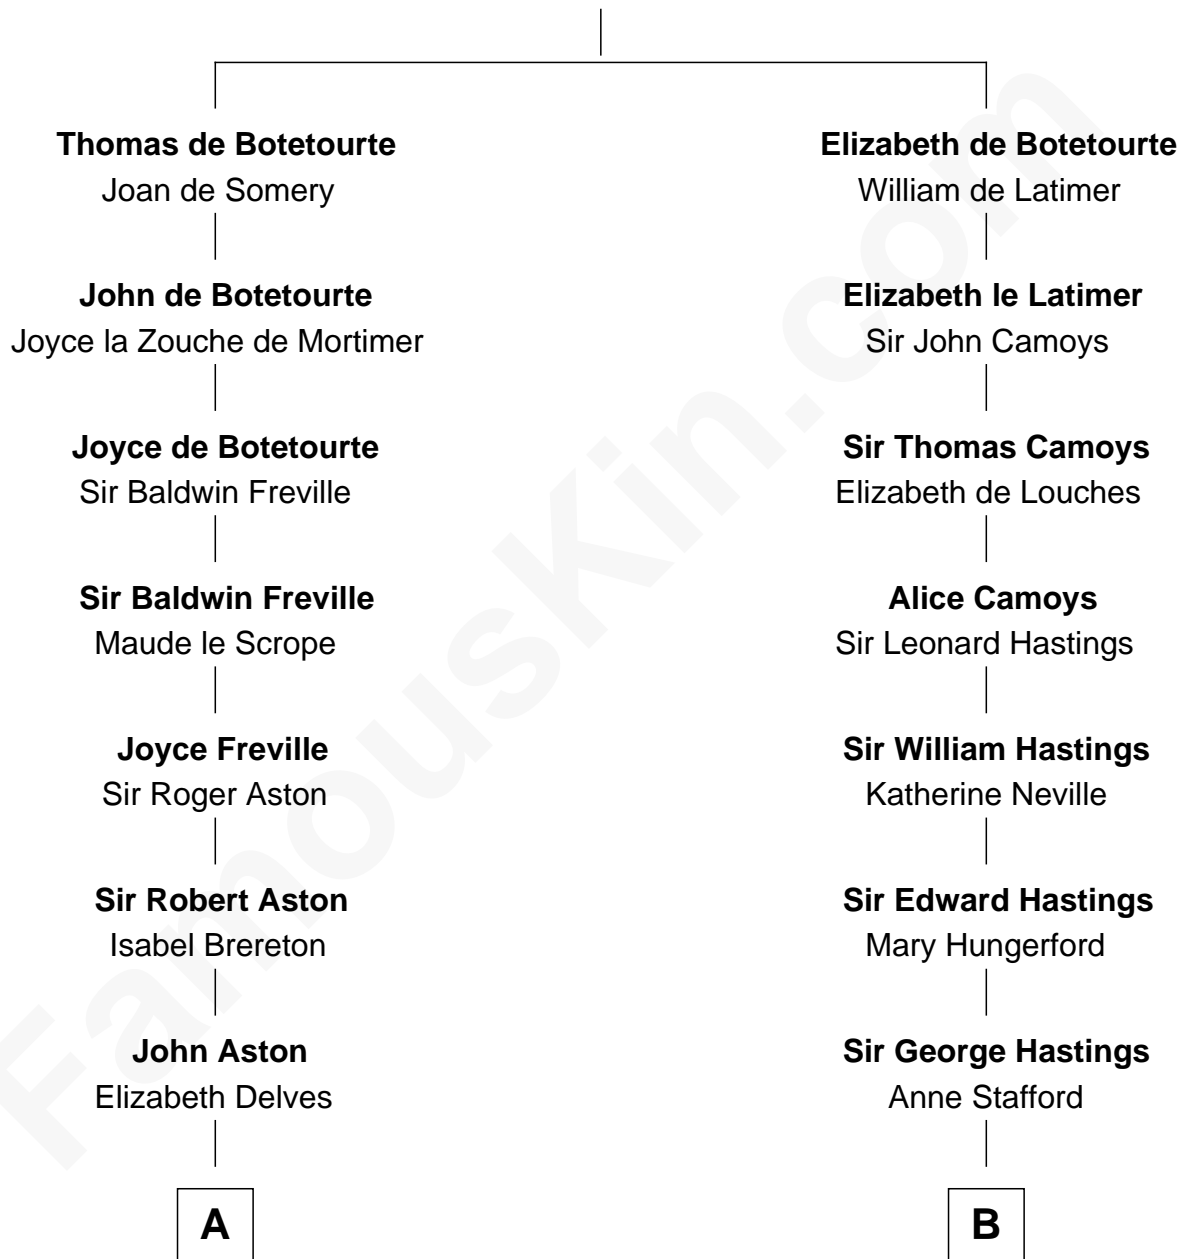

FamousKin.com Relationship Chart of

George Mason

Father of the U.S. Bill of Rights

16th cousin 1 time removed of

Charles Darwin

Theory of Evolution

John de Botetourte

Maud FitzThomas

A

Margaret Aston
John Kinnersley

Isabel Kinnersley
John Bradshaw

Anne Bradshaw
John Fowke

Francis Fowke
Jane Raynsford

John Fowke
Dorothy Cupper

Roger Fowke
Mary Bayley

Col. Gerard Fowke
Anne Thorowgood

Mary Fowke
George Mason

George Mason
Ann Thompson

George Mason
Father of Bill of Rights

B

Dorothy Hastings
Sir Richard Devereux

Walter Devereux
Lettice Knollys

Penelope Devereux
Robert Rich

Henry Rich
Isabel Cope