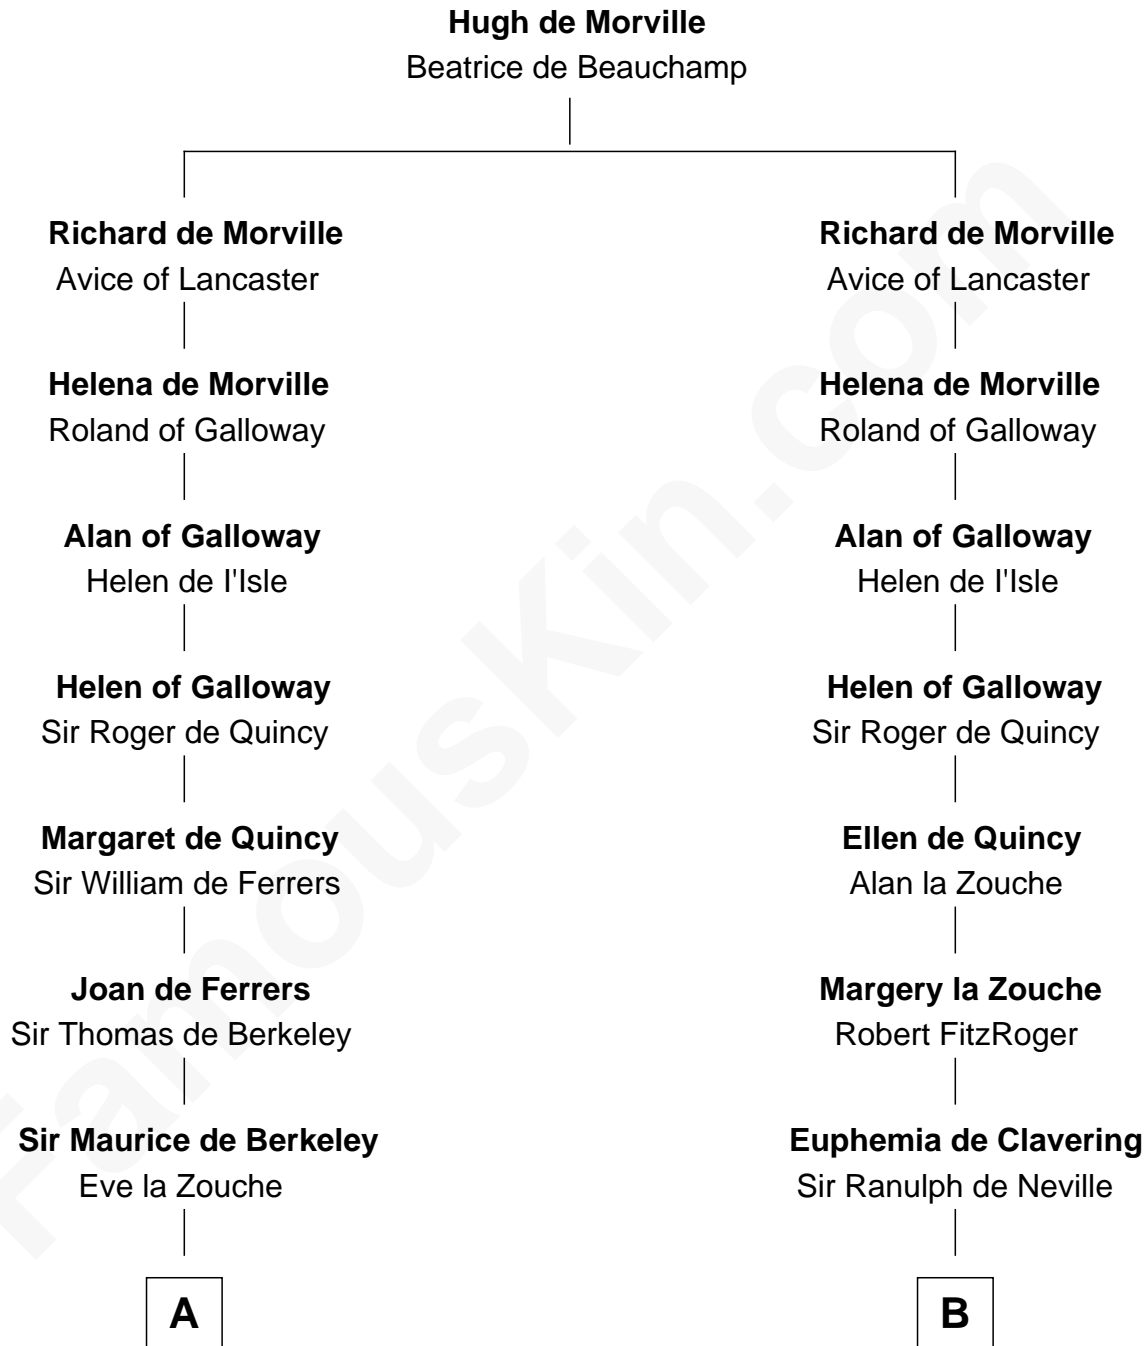

Catherine Parr

6th Wife of King Henry VIII